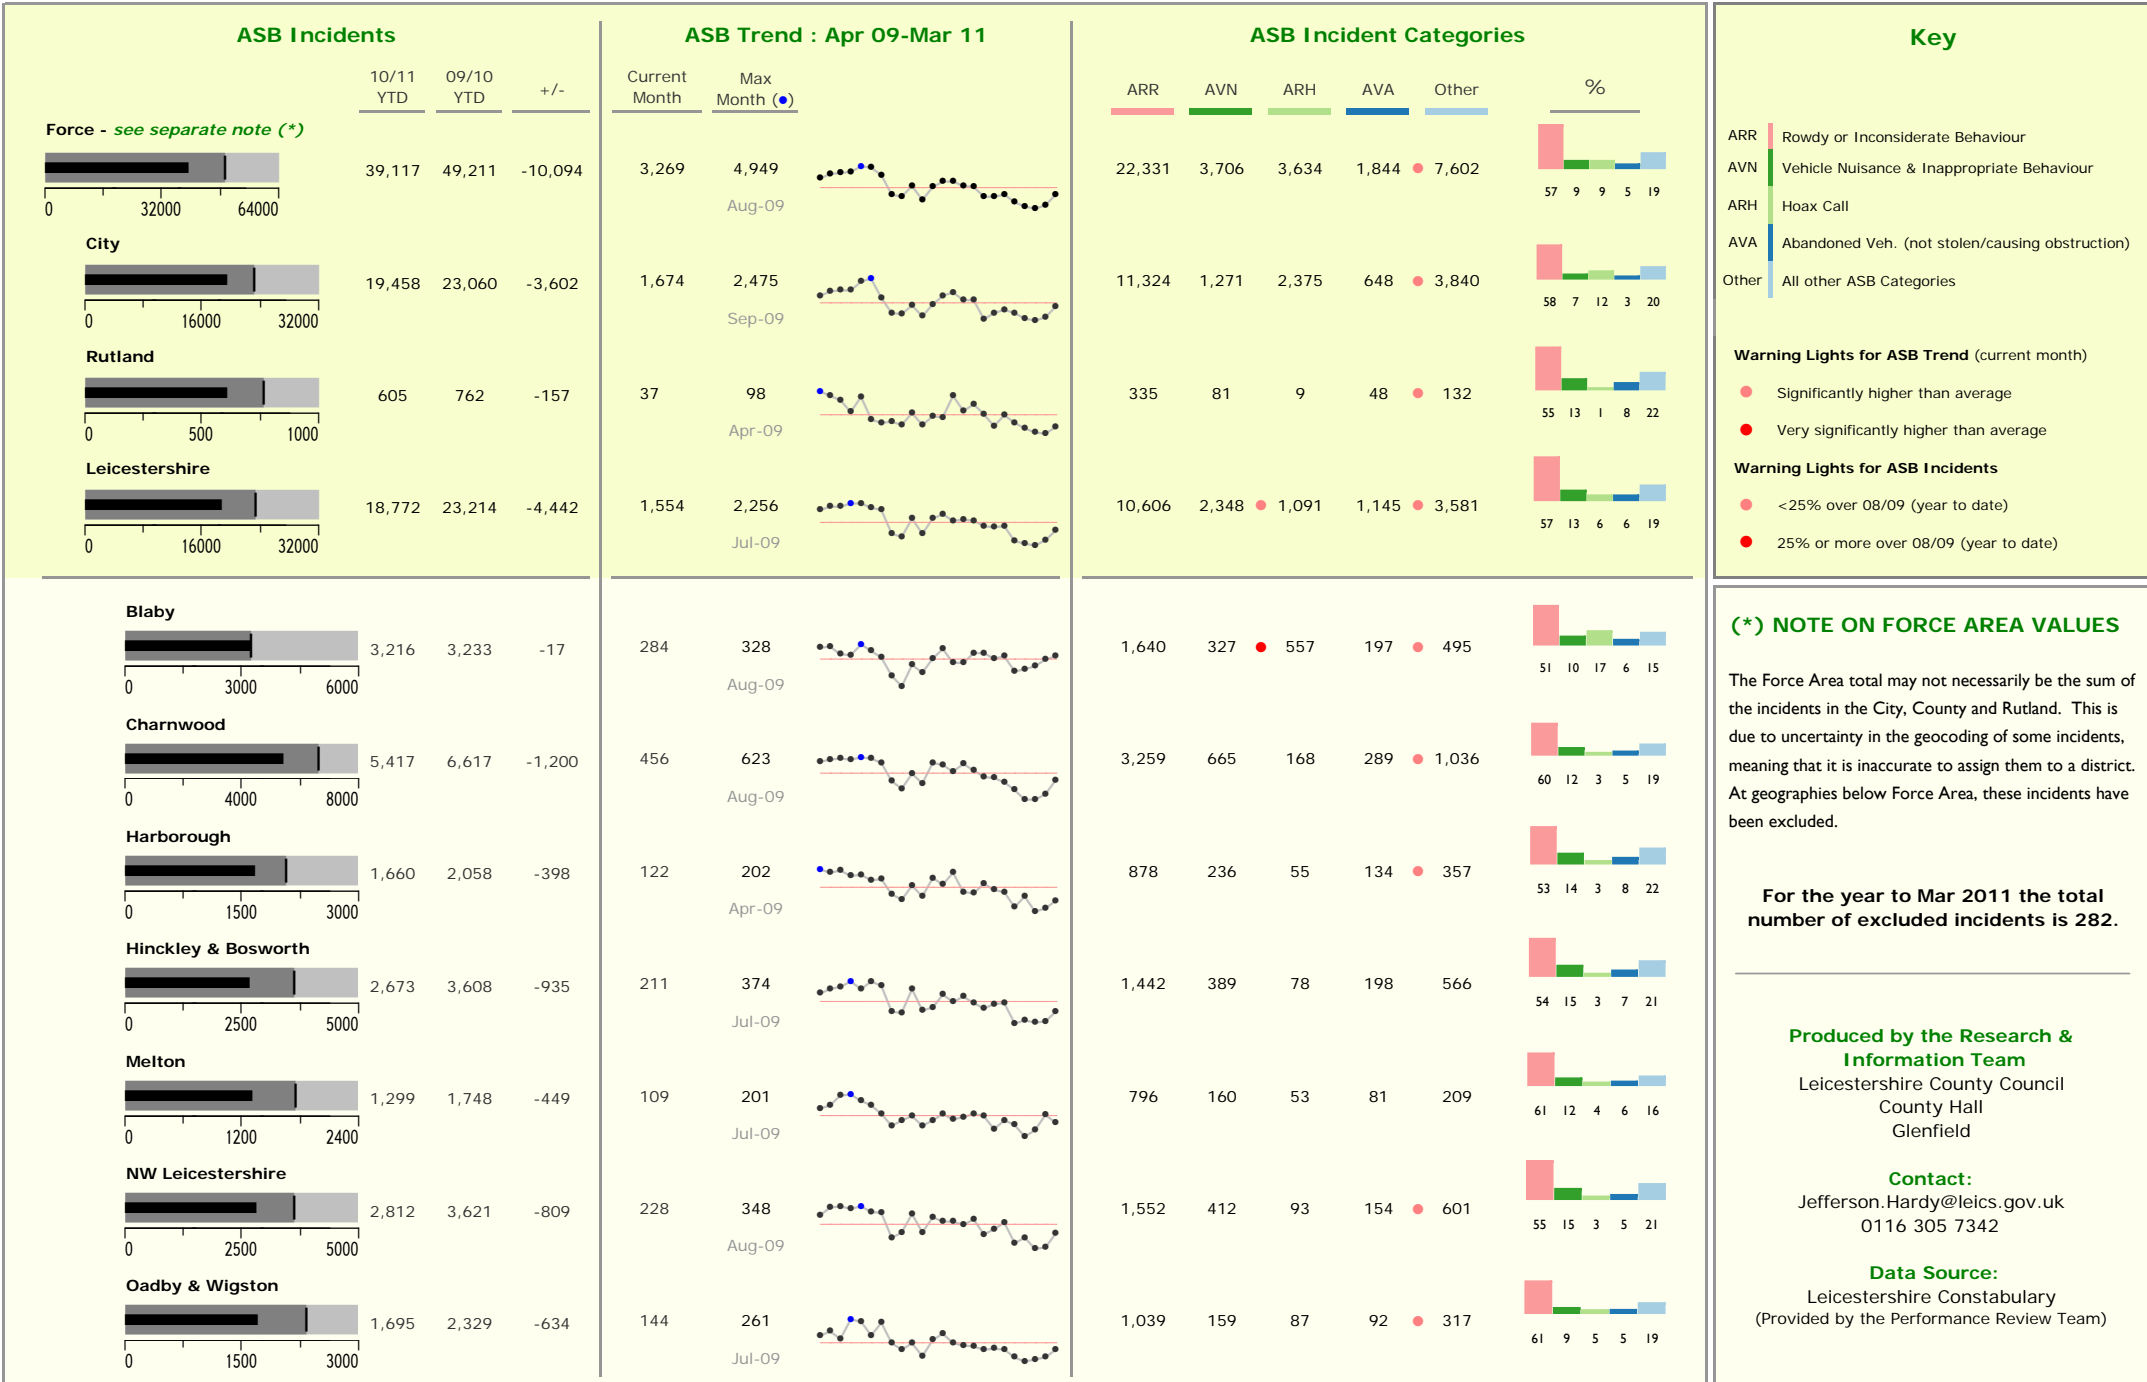

Anti-Social Behaviour Dashboard : March 2011

Key

- ARR Rowdy or Inconsiderate Behaviour
- AVN Vehicle Nuisance & Inappropriate Behaviour
- ARH Hoax Call
- AVA Abandoned Veh. (not stolen/causing obstruction)
- Other All other ASB Categories

Warning Lights for ASB Trend (current month)

- Significantly higher than average
- Very significantly higher than average

Warning Lights for ASB Incidents

- <25% over 08/09 (year to date)
- 25% or more over 08/09 (year to date)

(*) NOTE ON FORCE AREA VALUES

The Force Area total may not necessarily be the sum of the incidents in the City, County and Rutland. This is due to uncertainty in the geocoding of some incidents, meaning that it is inaccurate to assign them to a district. At geographies below Force Area, these incidents have been excluded.

For the year to Mar 2011 the total number of excluded incidents is 282.

Produced by the Research & Information Team

Leicestershire County Council
County Hall
Glenfield

Contact:

Jefferson.Hardy@leics.gov.uk
0116 305 7342