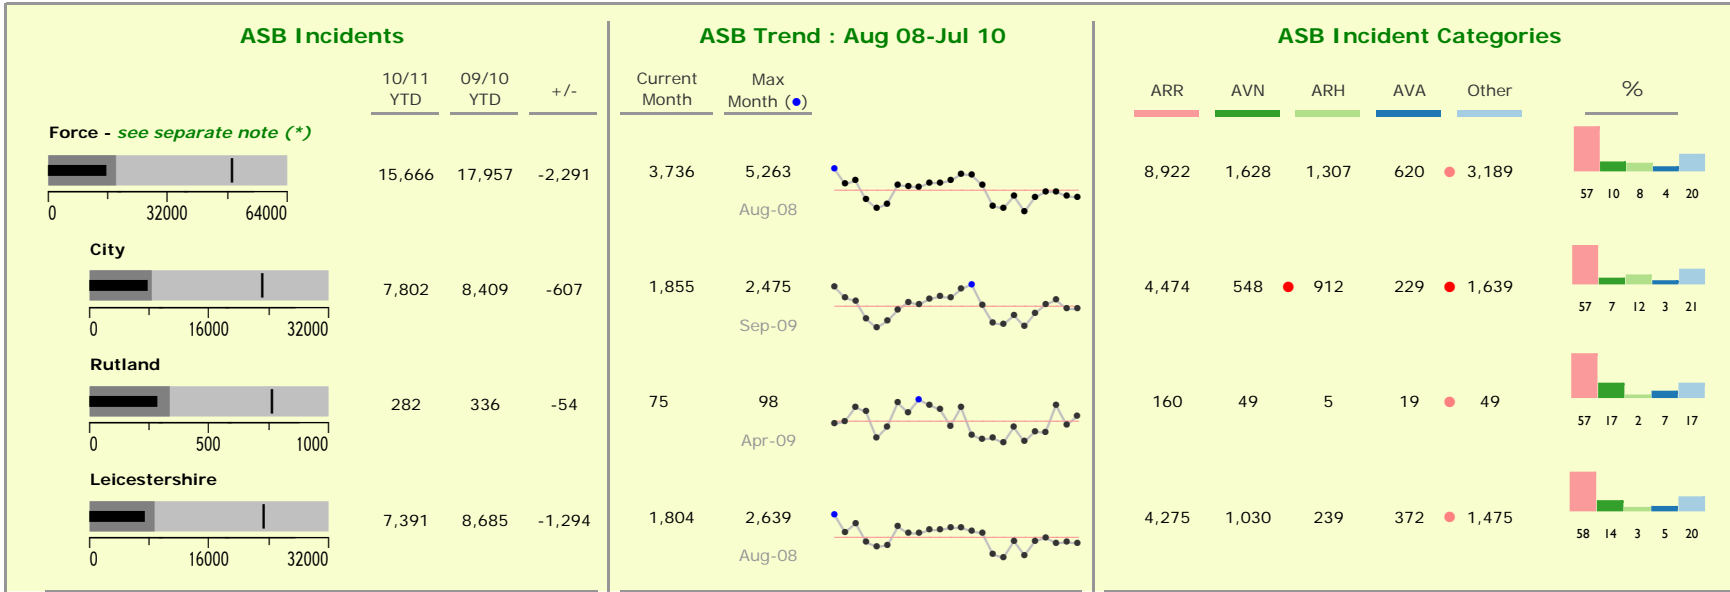

# Anti-Social Behaviour Dashboard : July 2010

**(\*) NOTE ON FORCE AREA VALUES**

The Force Area total may not necessarily be the sum of the incidents in the City, County and Rutland. This is due to uncertainty in the geocoding of some incidents, meaning that it is inaccurate to assign them to a district. At geographies below Force Area, these incidents have been excluded.

**For the year to July 2010 the total number of excluded incidents is 191.**

**Produced by the Research & Information Team**  
 Leicestershire County Council  
 County Hall  
 Glenfield

**Contact:**  
 Lisa.Cunningham@leics.gov.uk  
 0116 305 7036

**Data Source:**  
 Leicestershire Constabulary  
 (Provided by the Performance Review Team)