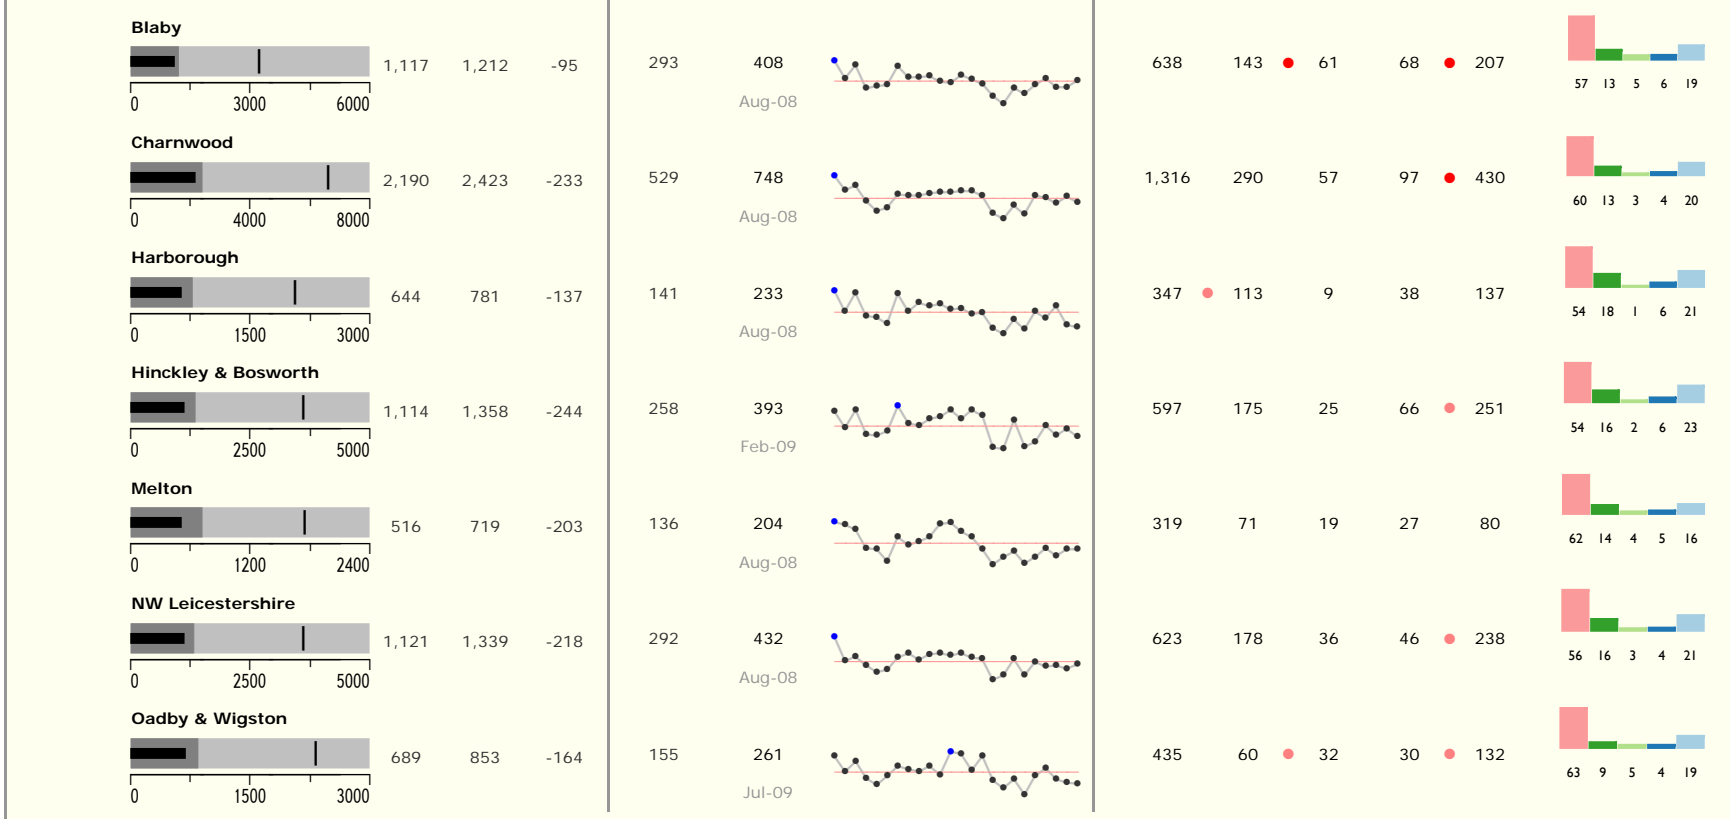

# Anti-Social Behaviour Dashboard : July 2010

**(\*) NOTE ON FORCE AREA VALUES**

The Force Area total may not necessarily be the sum of the incidents in the City, County and Rutland. This is due to uncertainty in the geocoding of some incidents, meaning that it is inaccurate to assign them to a district. At geographies below Force Area, these incidents have been excluded.

**For the year to July 2010 the total number of excluded incidents is 191.**

**Produced by the Research & Information Team**  
 Leicestershire County Council  
 County Hall  
 Glenfield

**Contact:**  
 Lisa.Cunningham@leics.gov.uk  
 0116 305 7036

**Data Source:**  
 Leicestershire Constabulary  
 (Provided by the Performance Review Team)