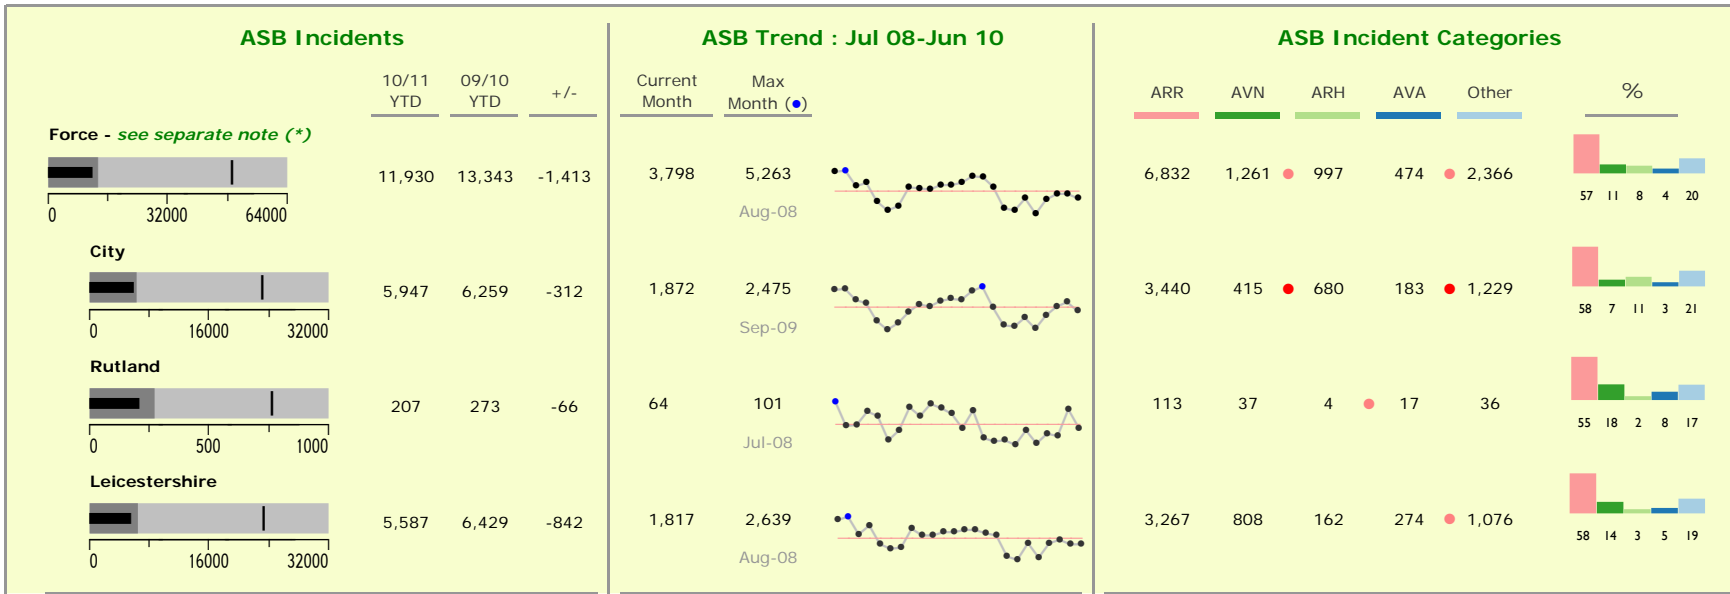

Anti-Social Behaviour Dashboard : June 2010

(*) NOTE ON FORCE AREA VALUES

The Force Area total may not necessarily be the sum of the incidents in the City, County and Rutland. This is due to uncertainty in the geocoding of some incidents, meaning that it is inaccurate to assign them to a district. At geographies below Force Area, these incidents have been excluded.

For the year to June 2010 the total number of excluded incidents is 189.

Produced by the Research & Information Team
 Leicestershire County Council
 County Hall
 Glenfield

Contact:
 Lisa.Cunningham@leics.gov.uk
 0116 305 7036

Data Source:
 Leicestershire Constabulary
 (Provided by the Performance Review Team)