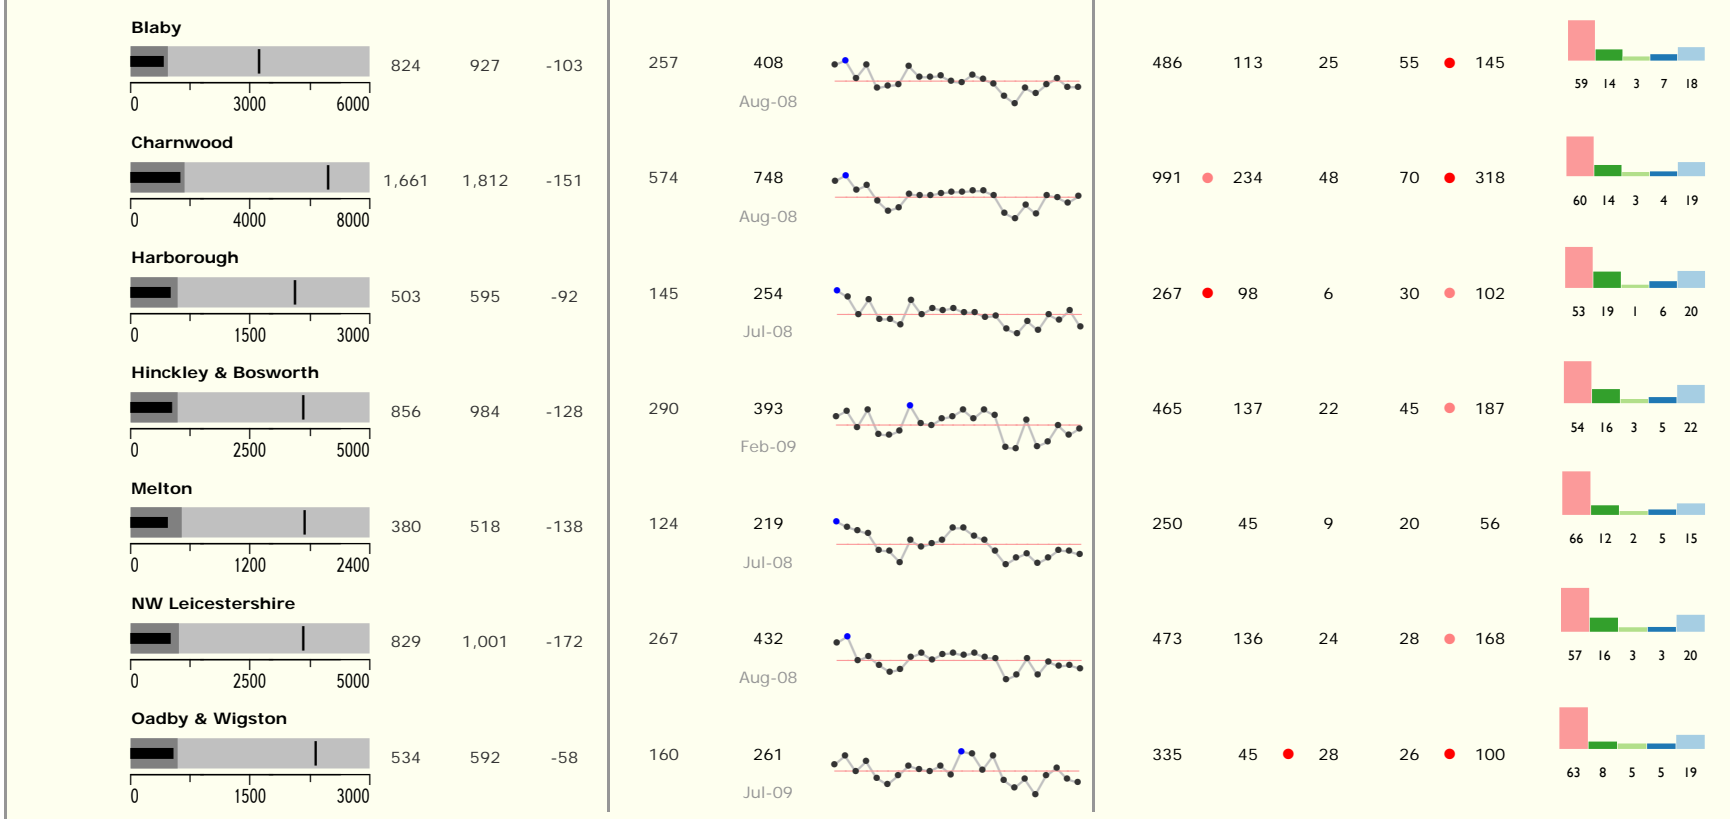

Anti-Social Behaviour Dashboard : June 2010

(*) NOTE ON FORCE AREA VALUES

The Force Area total may not necessarily be the sum of the incidents in the City, County and Rutland. This is due to uncertainty in the geocoding of some incidents, meaning that it is inaccurate to assign them to a district. At geographies below Force Area, these incidents have been excluded.

For the year to June 2010 the total number of excluded incidents is 189.

Produced by the Research & Information Team
 Leicestershire County Council
 County Hall
 Glenfield

Contact:
 Lisa.Cunningham@leics.gov.uk
 0116 305 7036

Data Source:
 Leicestershire Constabulary
 (Provided by the Performance Review Team)