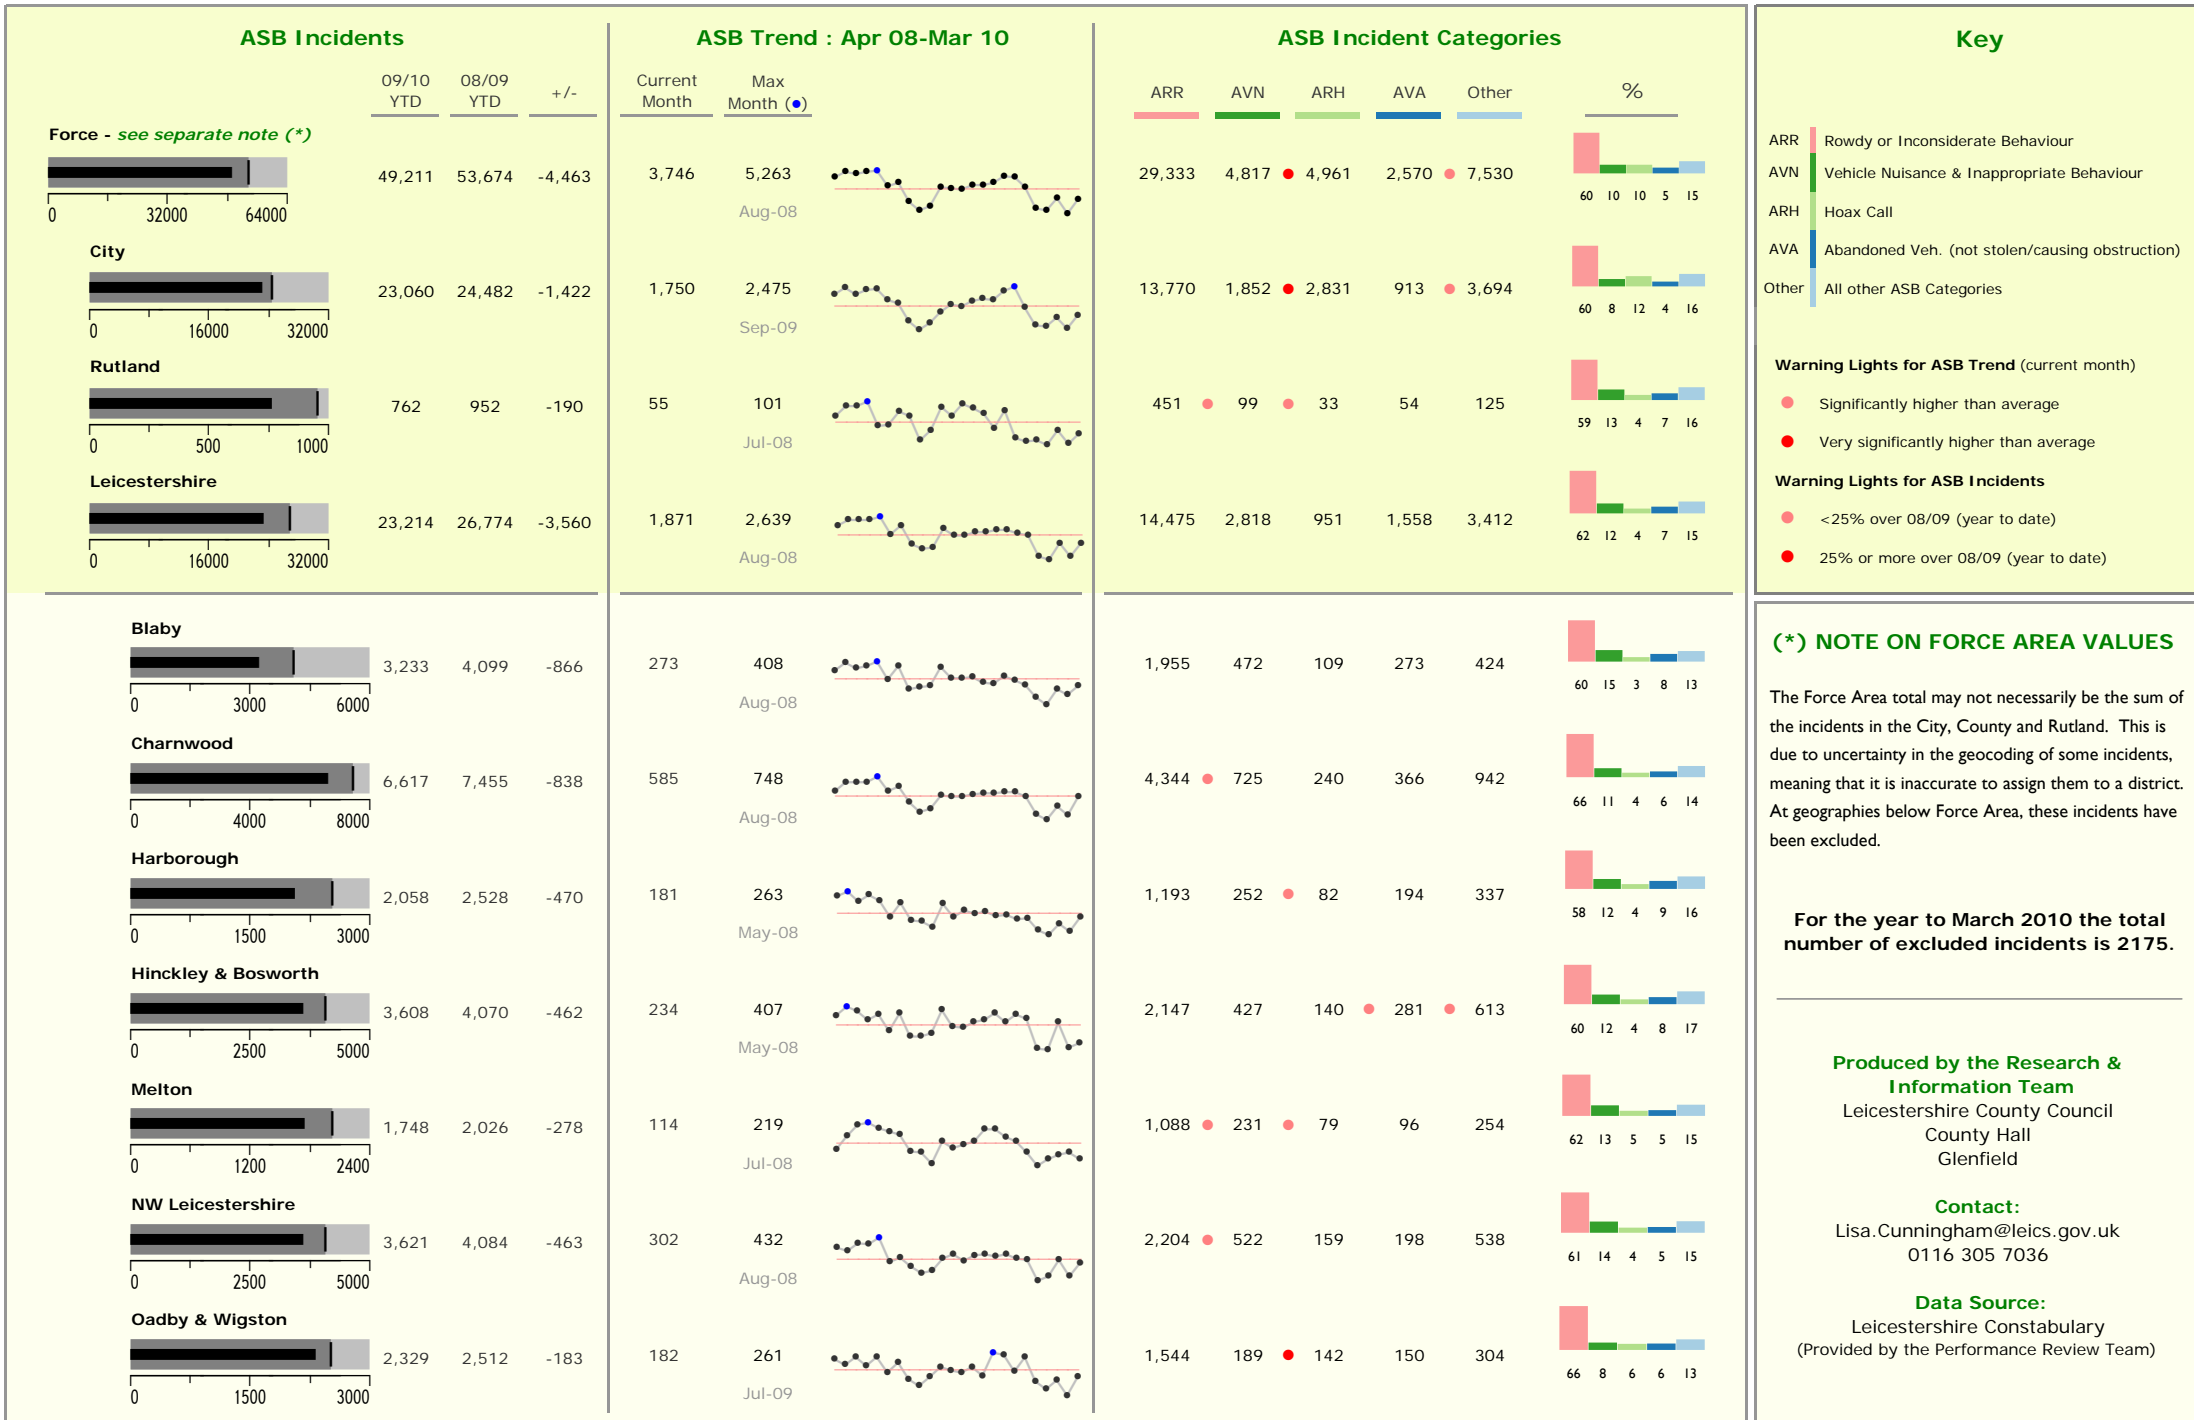

# Anti-Social Behaviour Dashboard : March 2010

### Key

- ARR Rowdy or Inconsiderate Behaviour
- AVN Vehicle Nuisance & Inappropriate Behaviour
- ARH Hoax Call
- AVA Abandoned Veh. (not stolen/causing obstruction)
- Other All other ASB Categories

**Warning Lights for ASB Trend (current month)**

- Significantly higher than average
- Very significantly higher than average

**Warning Lights for ASB Incidents**

- <25% over 08/09 (year to date)
- 25% or more over 08/09 (year to date)

**(\*) NOTE ON FORCE AREA VALUES**

The Force Area total may not necessarily be the sum of the incidents in the City, County and Rutland. This is due to uncertainty in the geocoding of some incidents, meaning that it is inaccurate to assign them to a district. At geographies below Force Area, these incidents have been excluded.