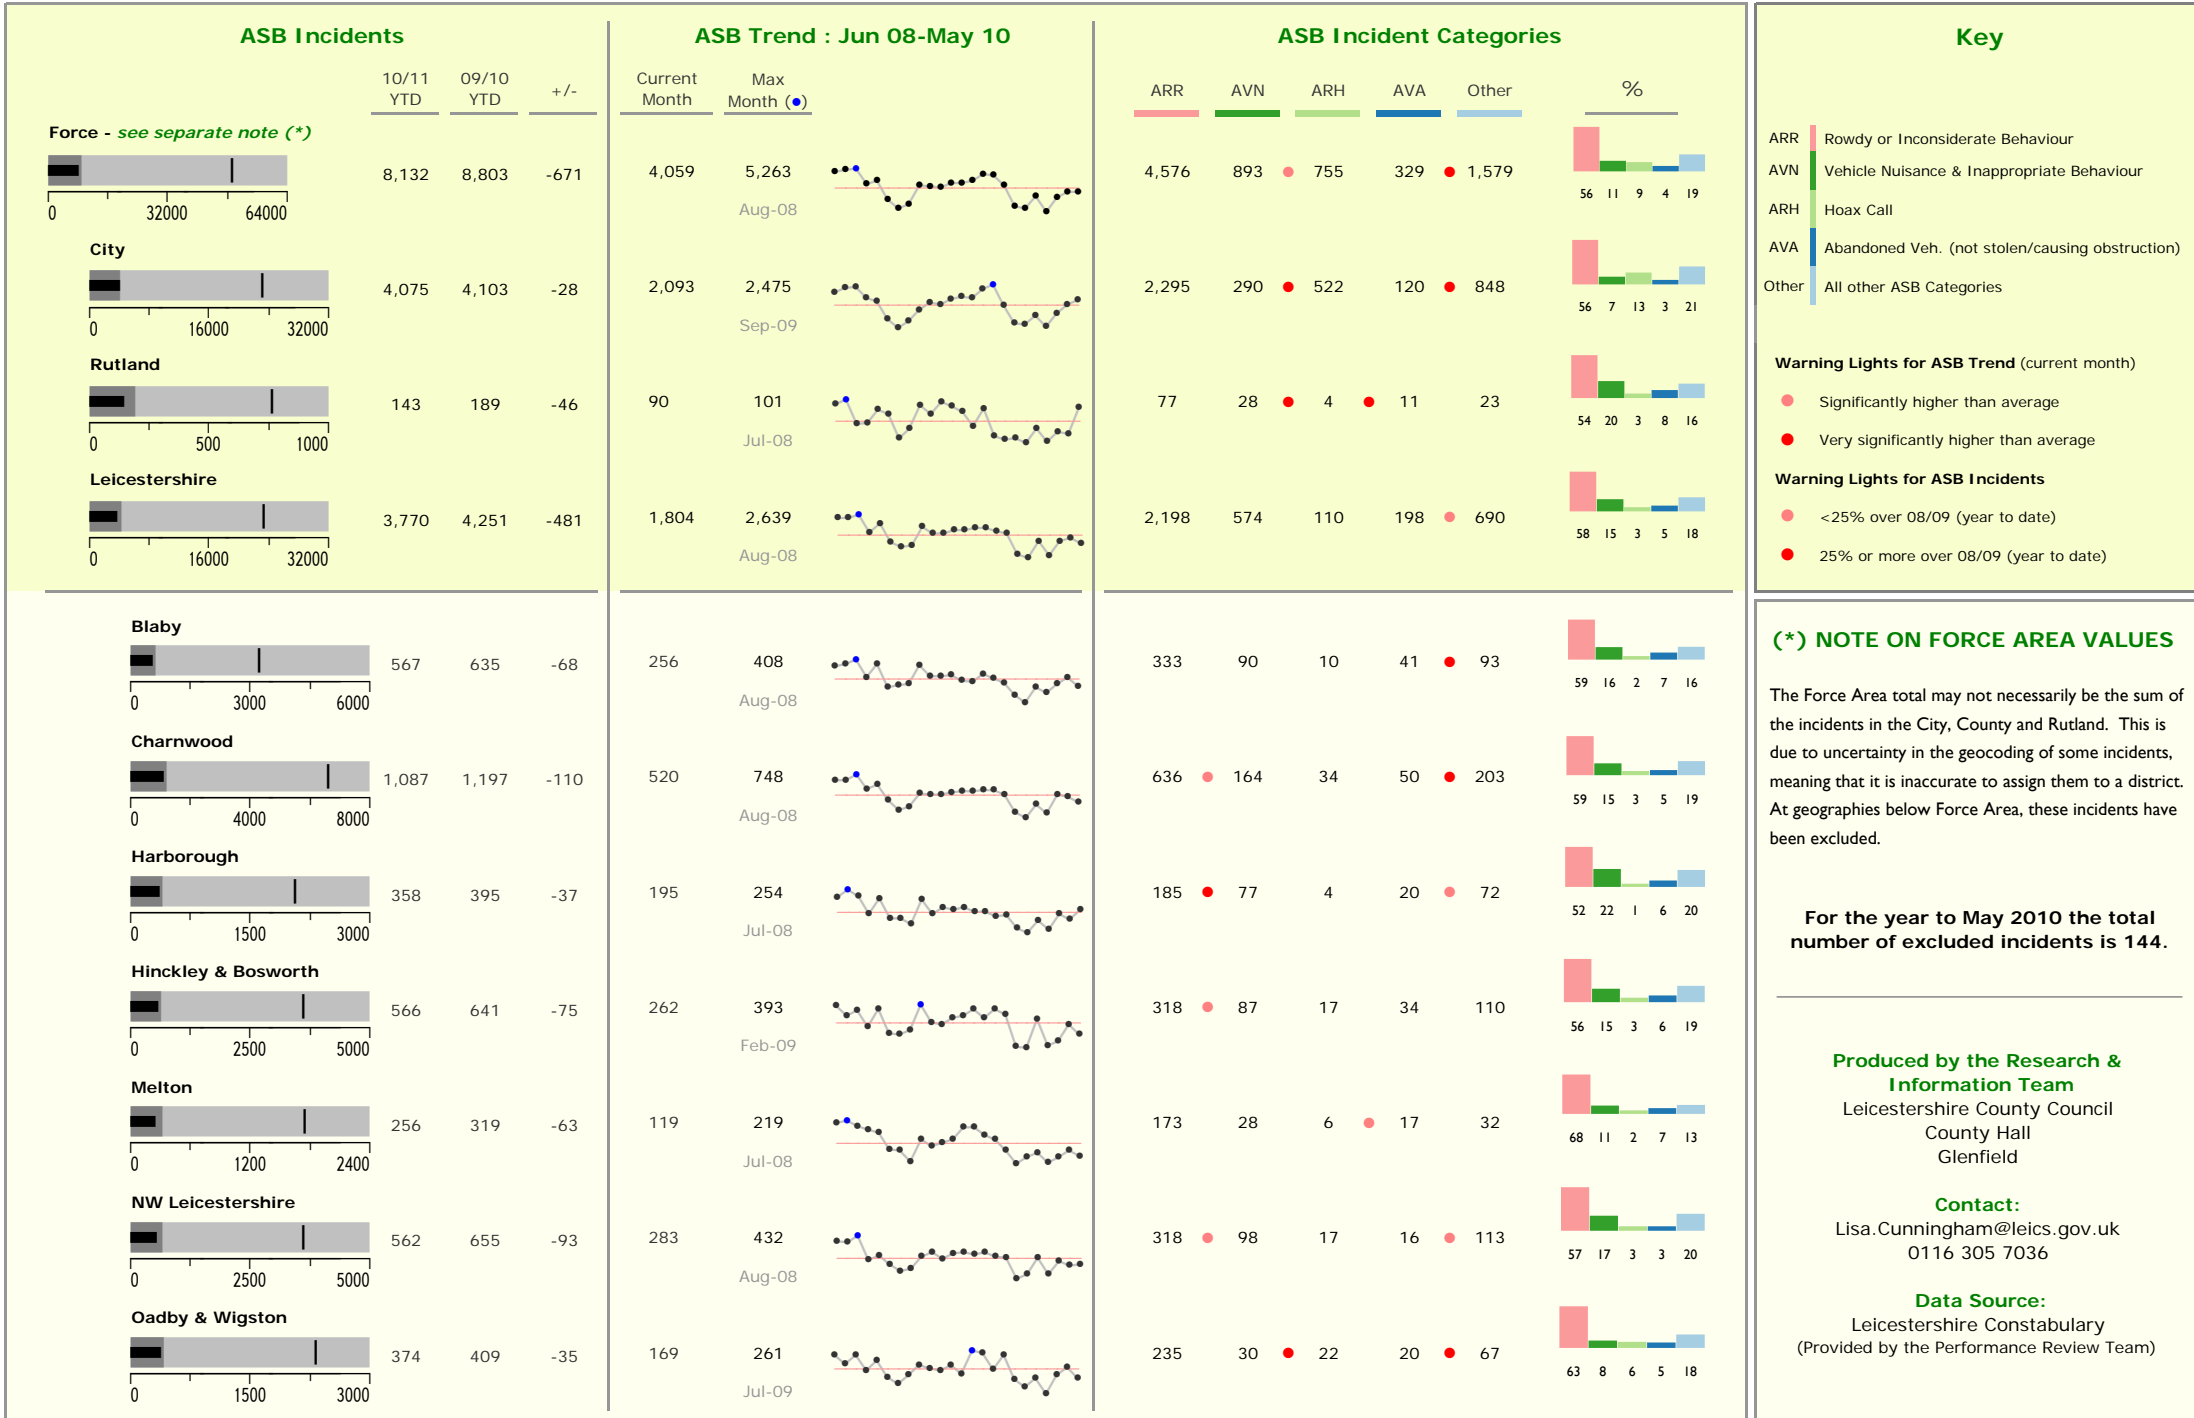

Anti-Social Behaviour Dashboard : May 2010

Key

ARR Rowdy or Inconsiderate Behaviour
 AVN Vehicle Nuisance & Inappropriate Behaviour
 ARH Hoax Call
 AVA Abandoned Veh. (not stolen/causing obstruction)
 Other All other ASB Categories

Warning Lights for ASB Trend (current month)

- Significantly higher than average
- Very significantly higher than average

Warning Lights for ASB Incidents

- <25% over 08/09 (year to date)
- 25% or more over 08/09 (year to date)

(*) NOTE ON FORCE AREA VALUES

The Force Area total may not necessarily be the sum of the incidents in the City, County and Rutland. This is due to uncertainty in the geocoding of some incidents, meaning that it is inaccurate to assign them to a district. At geographies below Force Area, these incidents have been excluded.

For the year to May 2010 the total number of excluded incidents is 144.

Produced by the Research & Information Team
 Leicestershire County Council
 County Hall
 Glenfield

Contact:
 Lisa.Cunningham@leics.gov.uk
 0116 305 7036