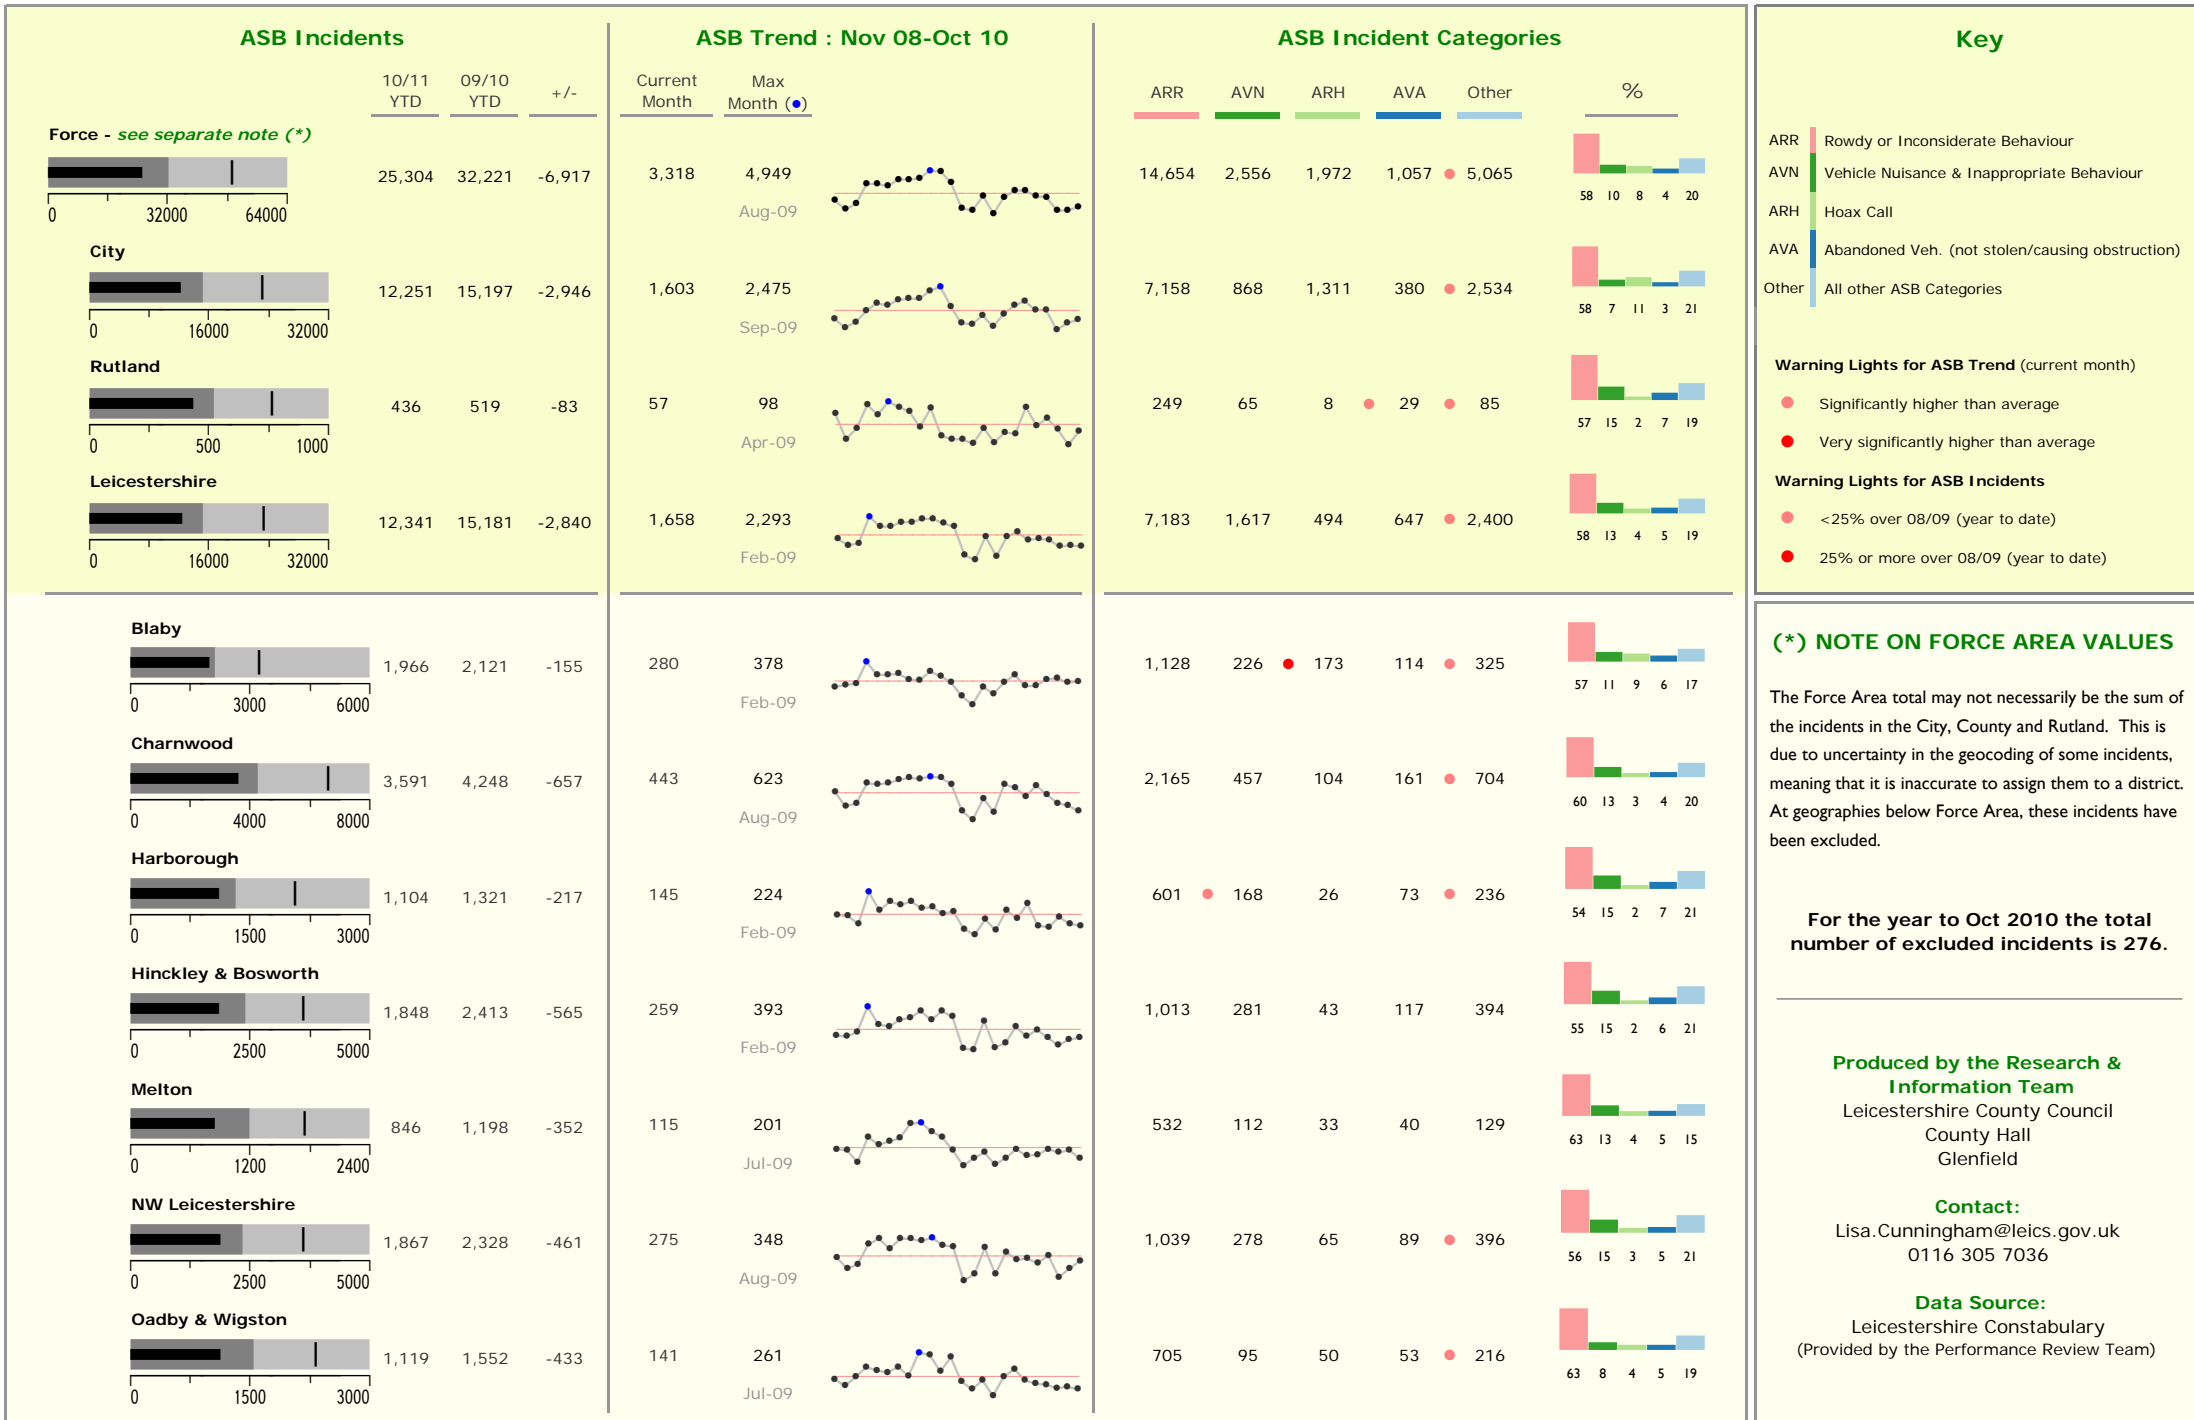

# Anti-Social Behaviour Dashboard : October 2010

### Key

- ARR Rowdy or Inconsiderate Behaviour
- AVN Vehicle Nuisance & Inappropriate Behaviour
- ARH Hoax Call
- AVA Abandoned Veh. (not stolen/causing obstruction)
- Other All other ASB Categories

**Warning Lights for ASB Trend (current month)**

- Significantly higher than average
- Very significantly higher than average

**Warning Lights for ASB Incidents**

- <25% over 08/09 (year to date)
- 25% or more over 08/09 (year to date)

**(\*) NOTE ON FORCE AREA VALUES**

The Force Area total may not necessarily be the sum of the incidents in the City, County and Rutland. This is due to uncertainty in the geocoding of some incidents, meaning that it is inaccurate to assign them to a district. At geographies below Force Area, these incidents have been excluded.