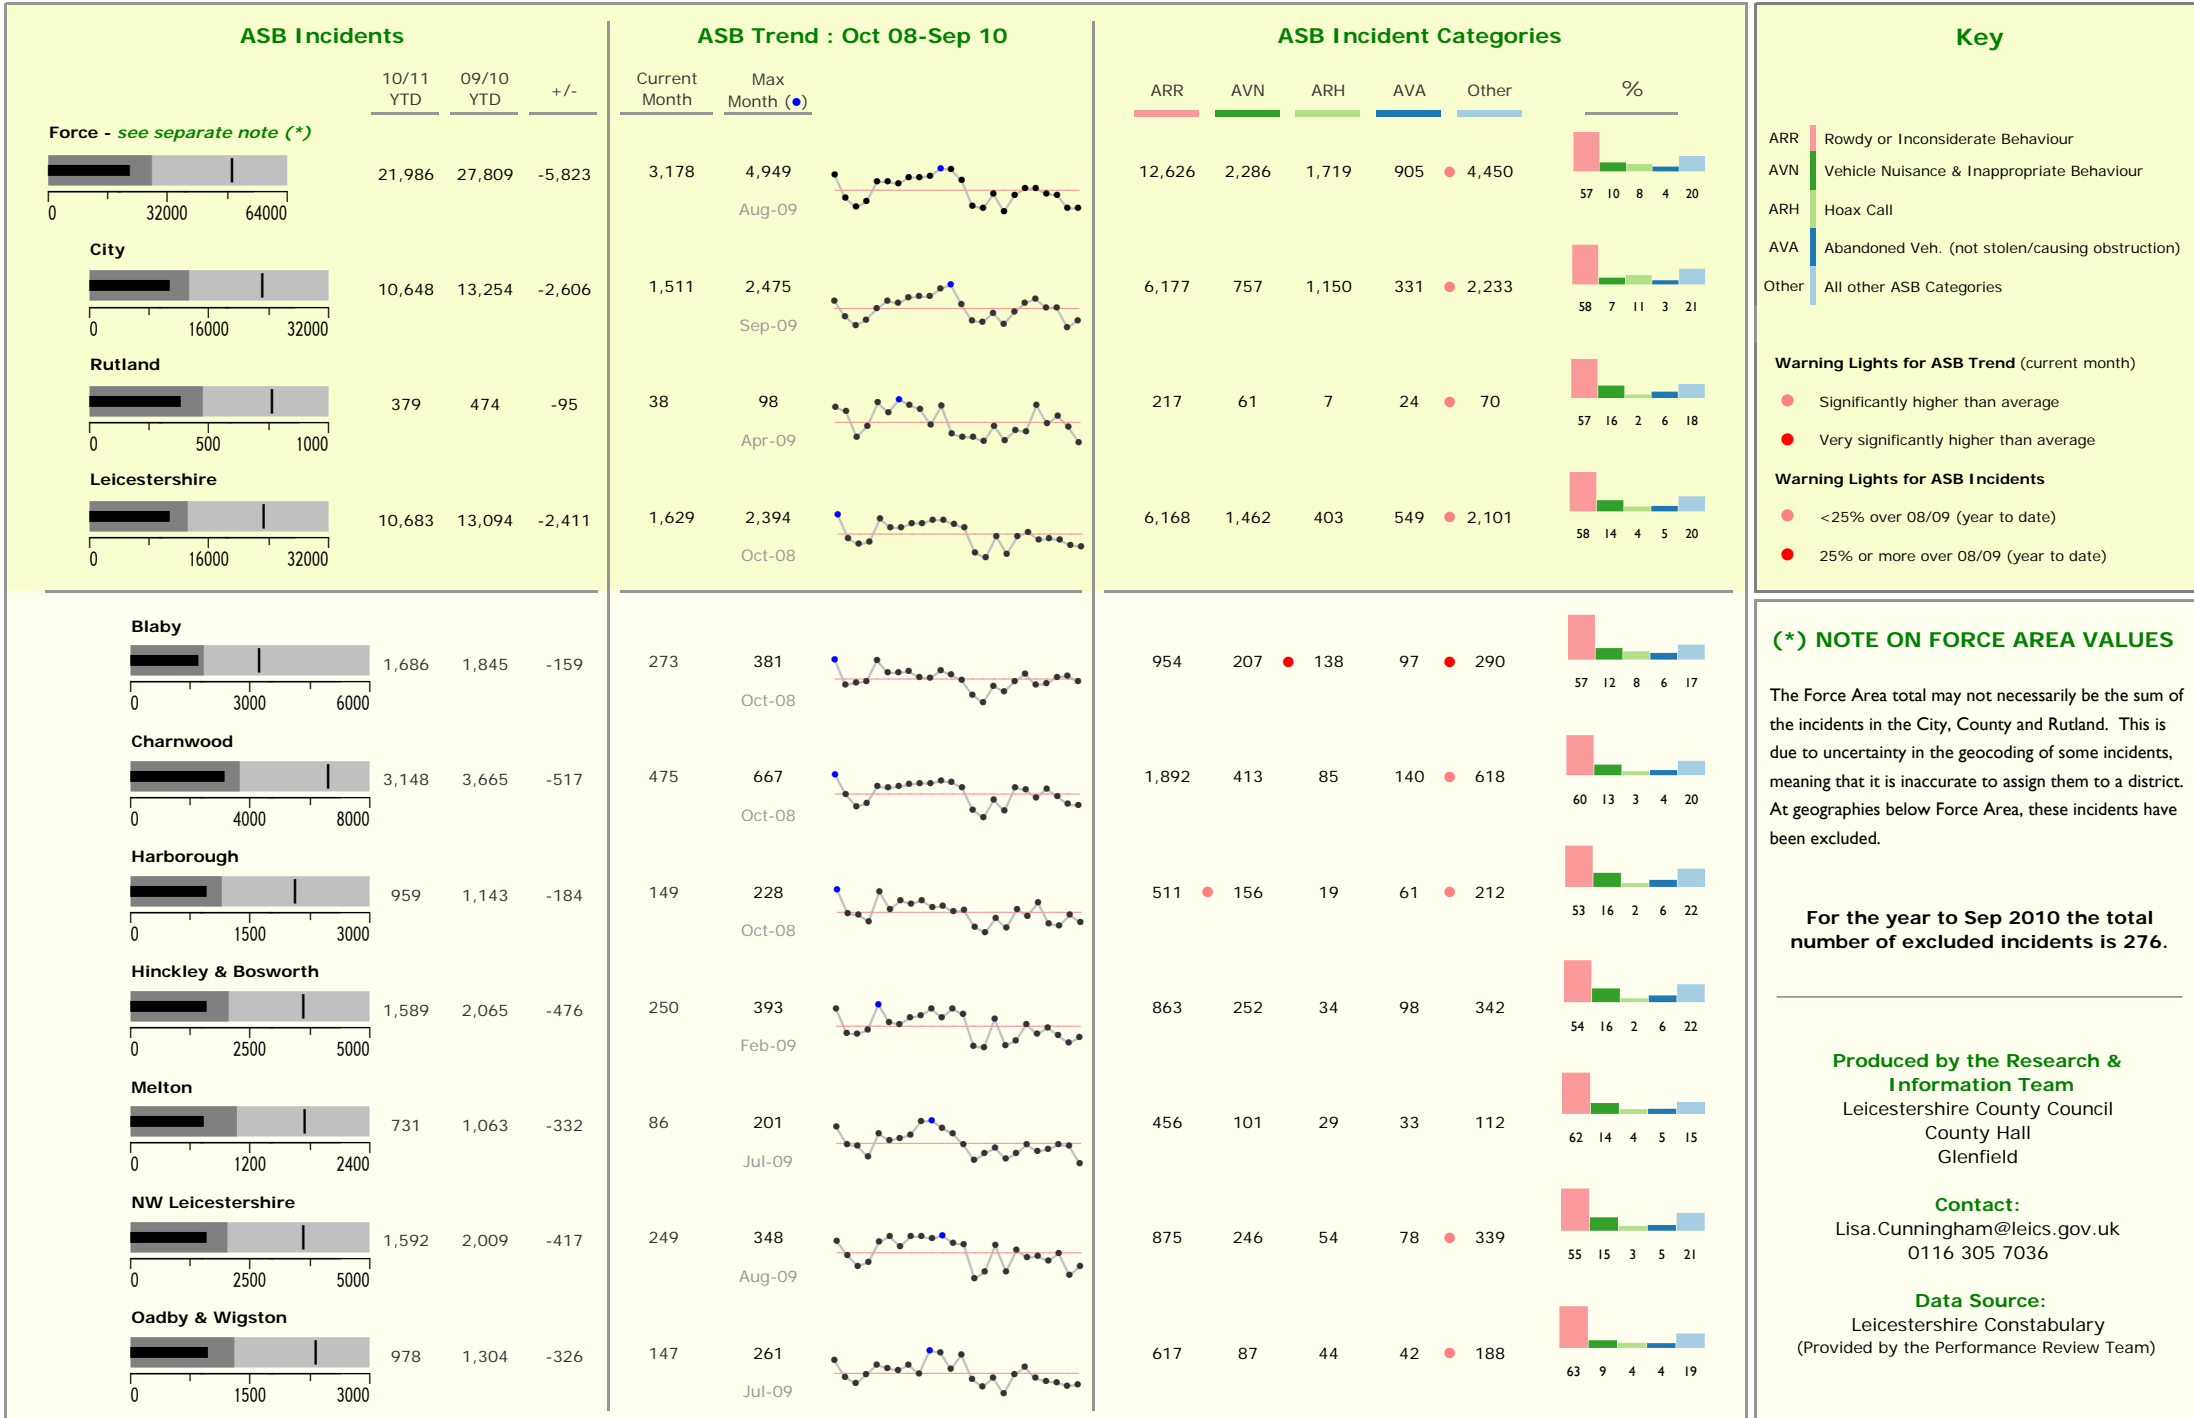

Anti-Social Behaviour Dashboard : September 2010

Key

- ARR Rowdy or Inconsiderate Behaviour
- AVN Vehicle Nuisance & Inappropriate Behaviour
- ARH Hoax Call
- AVA Abandoned Veh. (not stolen/causing obstruction)
- Other All other ASB Categories

Warning Lights for ASB Trend (current month)

- Significantly higher than average
- Very significantly higher than average

Warning Lights for ASB Incidents

- <25% over 08/09 (year to date)
- 25% or more over 08/09 (year to date)

(*) NOTE ON FORCE AREA VALUES

The Force Area total may not necessarily be the sum of the incidents in the City, County and Rutland. This is due to uncertainty in the geocoding of some incidents, meaning that it is inaccurate to assign them to a district. At geographies below Force Area, these incidents have been excluded.

For the year to Sep 2010 the total number of excluded incidents is 276.

Produced by the Research & Information Team
 Leicestershire County Council
 County Hall
 Glenfield

Contact:
 Lisa.Cunningham@leics.gov.uk
 0116 305 7036