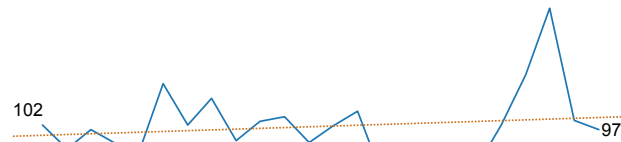

Anti-Social Behaviour Dashboard : September 2013 for Force Area, Leicestershire, Leicester and Rutland

Choose ASB Type

Environmental ASB

Designed by Karen Earp, Research & Insight Team , Leicestershire County Council,
Contact: karen.earp@leics.gov.uk , 0116 305 7260

	<u>FY</u> <u>2012/13</u>	<u>Rolling</u> <u>YTD</u>	<u>+/-</u>	
Leicester	1,059	1,191	132	↑
Leicestershire	1,098	1,357	259	↑
Rutland	28	37	9	↑
Force	2,185	2,585	400	↑