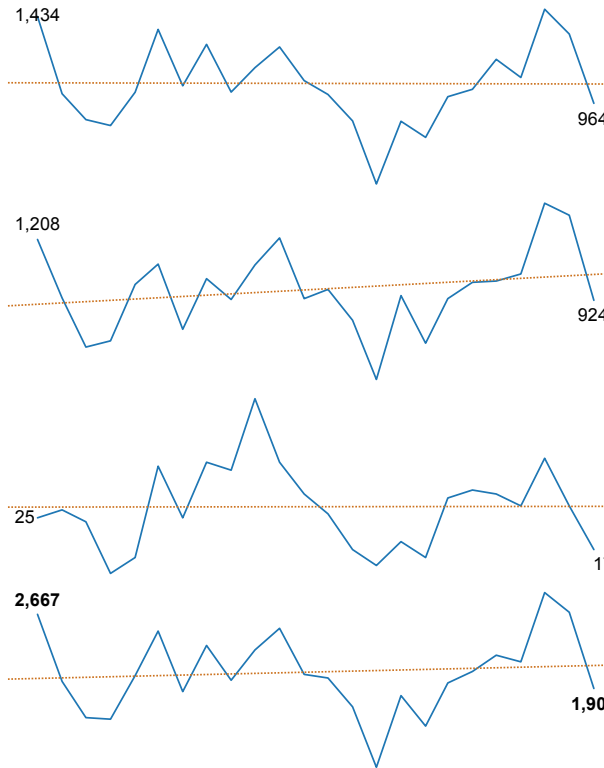

Anti-Social Behaviour Dashboard : September 2013 for Force Area, Leicestershire, Leicester and Rutland

Choose ASB Type

All

Designed by Karen Earp, Research & Insight Team , Leicestershire County Council,
Contact: karen.earp@leics.gov.uk , 0116 305 7260

	<u>FY</u> <u>2012/13</u>	<u>Rolling</u> <u>YTD</u>	<u>+/-</u>	
Leicester	11,936	12,178	242	↑
Leicestershire	10,941	11,654	713	↑
Rutland	346	296	-50	↓
Force	23,223	24,128	905	↑