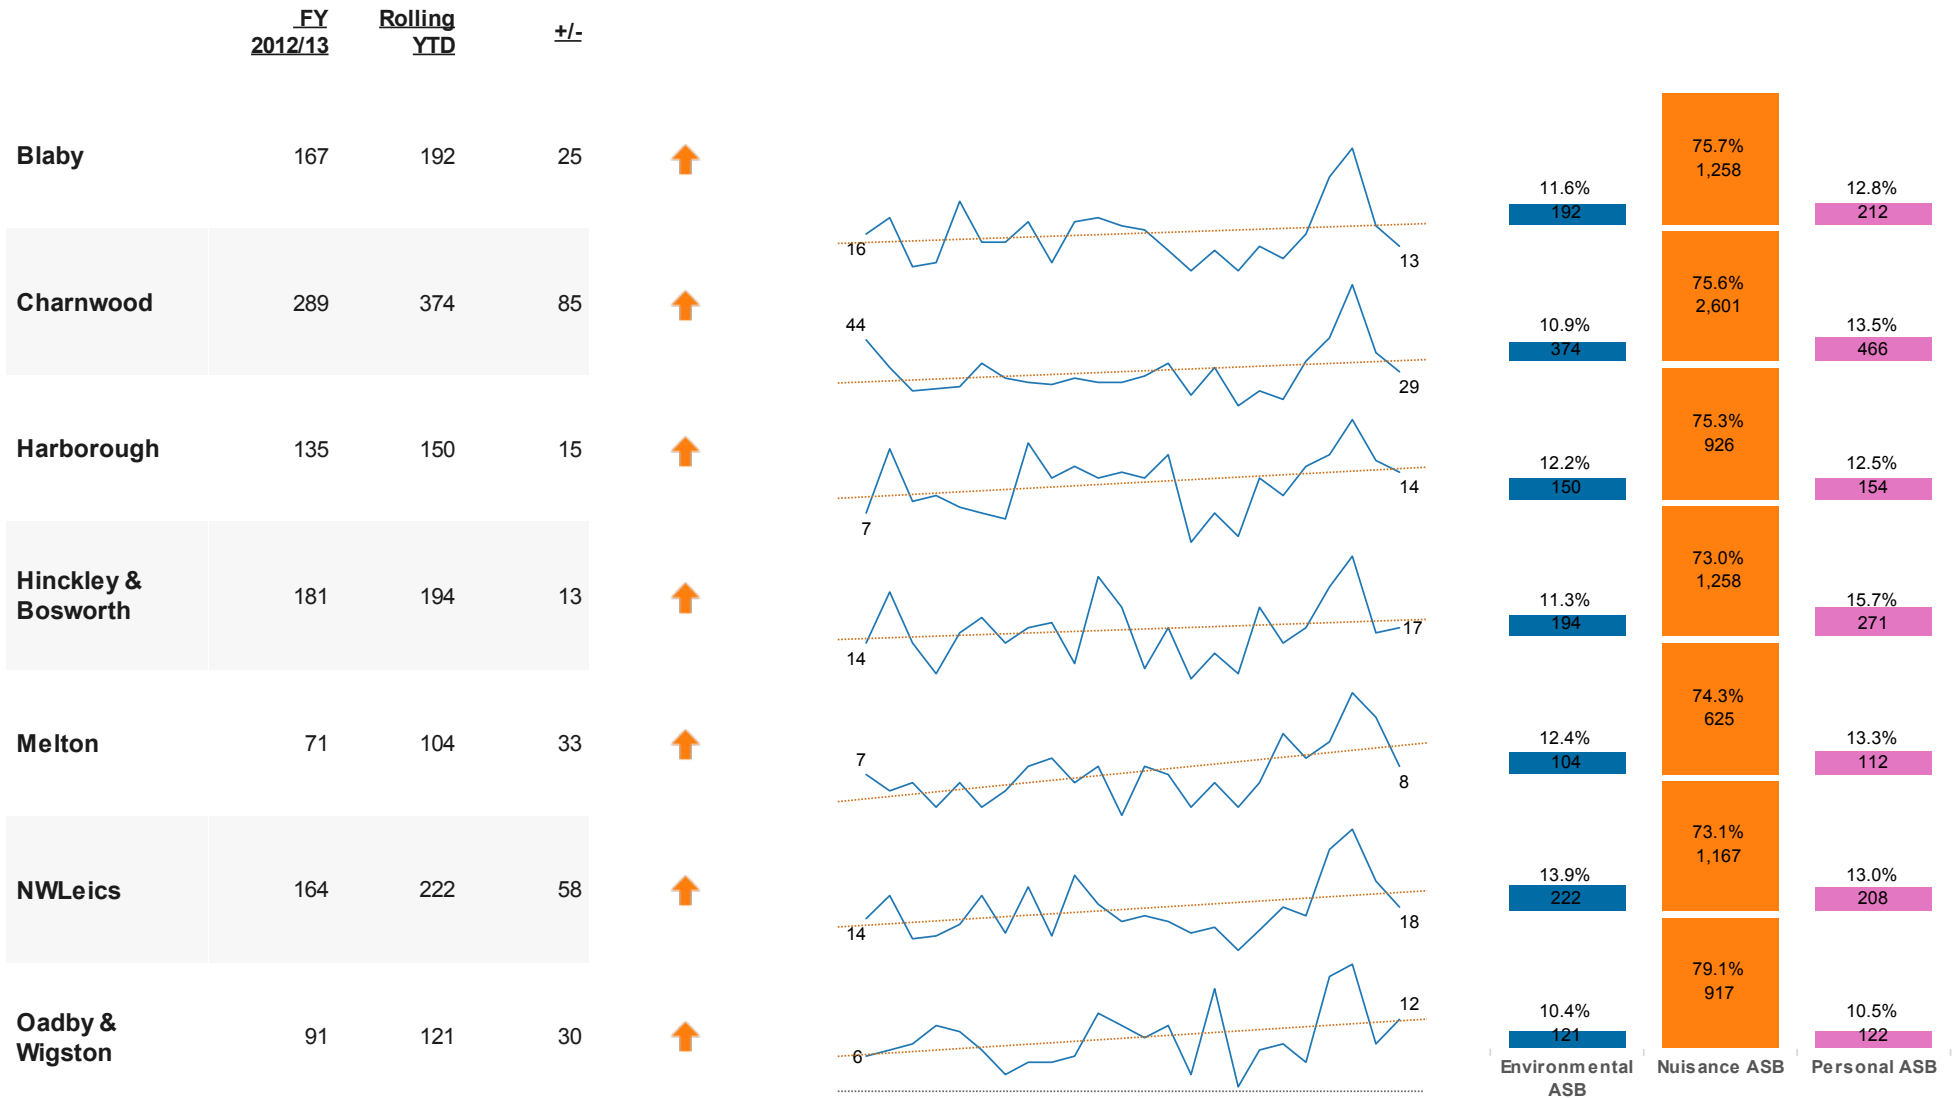

Anti-Social Behaviour Dashboard : September 2013 for Leicestershire Districts

Choose ASB Type

Environmental ASB

Designed by Karen Earp, Research & Insight Team , Leicestershire County Council,
Contact: karen.earp@leics.gov.uk , 0116 305 7260