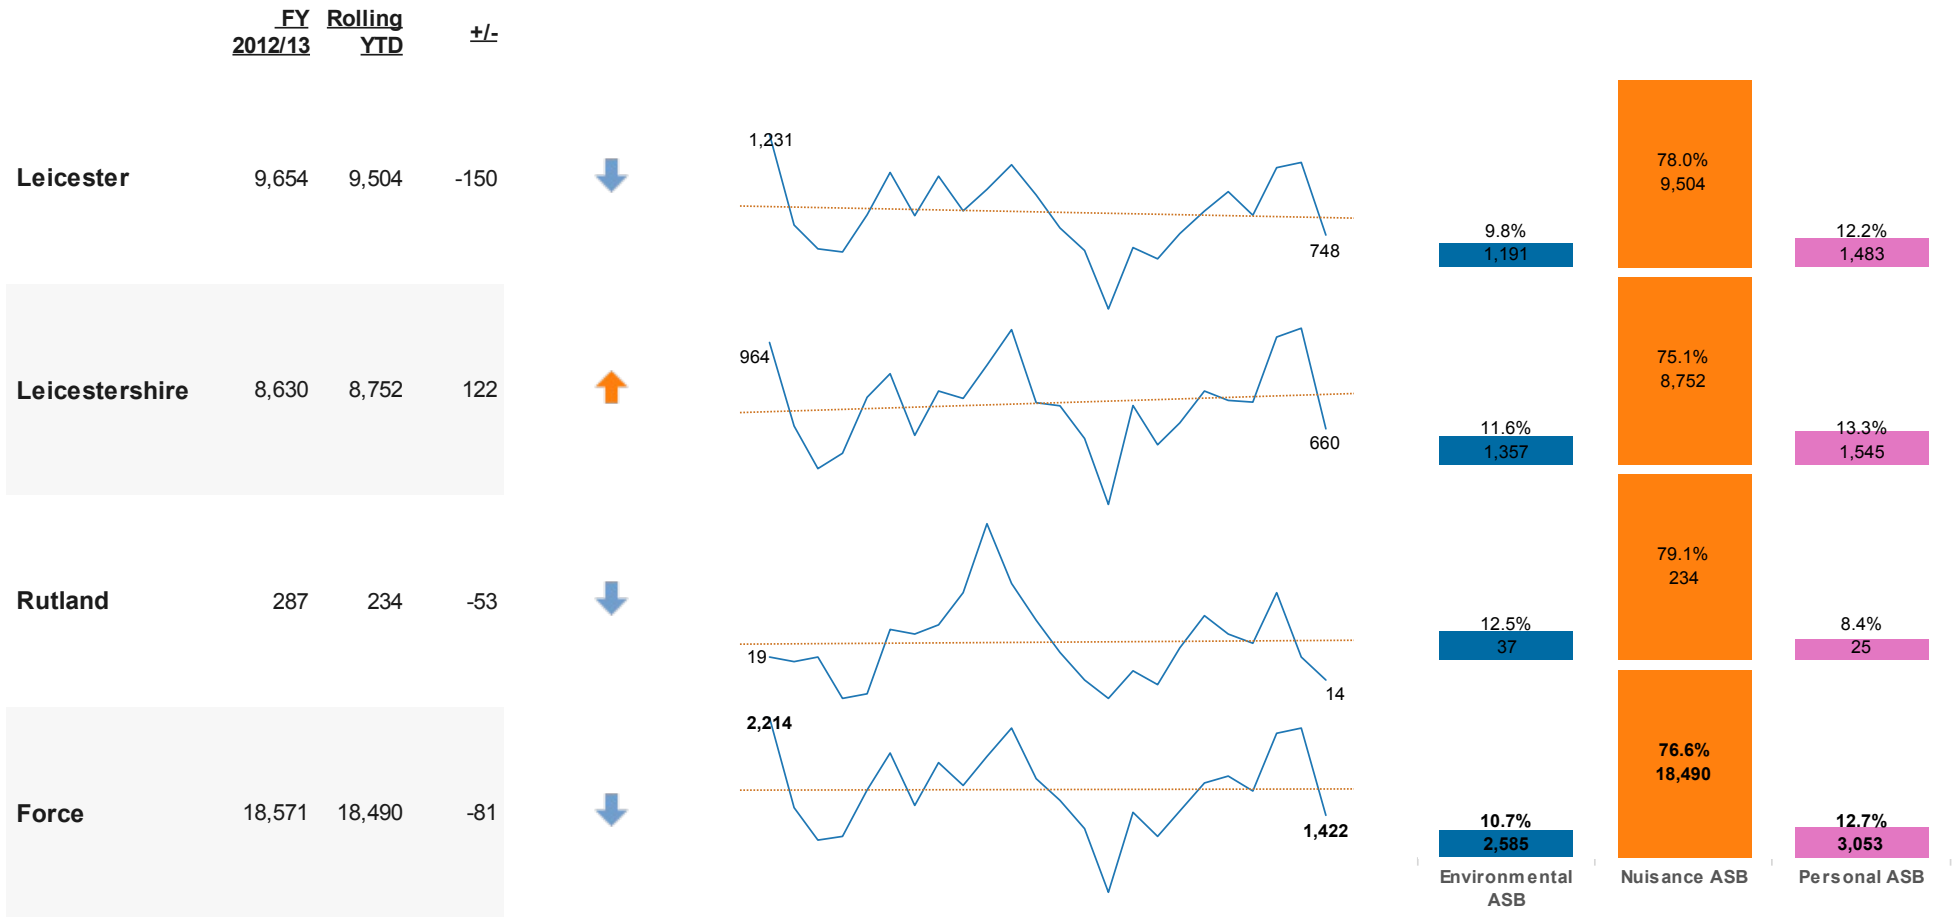

Anti-Social Behaviour Dashboard : September 2013 for Force Area, Leicestershire, Leicester and Rutland

Choose ASB Type

Nuisance ASB

Designed by Karen Earp, Research & Insight Team , Leicestershire County Council,
Contact: karen.earp@leics.gov.uk , 0116 305 7260