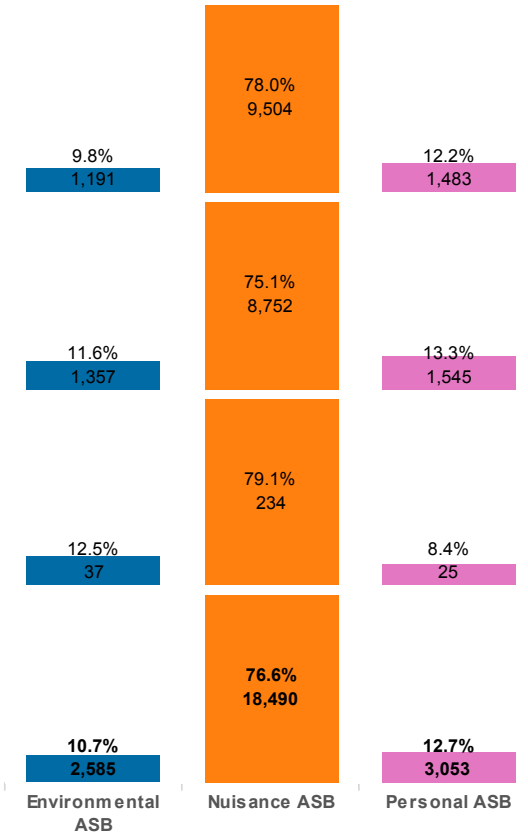

Anti-Social Behaviour Dashboard : September 2013 for Force Area, Leicestershire, Leicester and Rutland

Choose ASB Type

All

Designed by Karen Earp, Research & Insight Team , Leicestershire County Council,
Contact: karen.earp@leics.gov.uk , 0116 305 7260

	<u>FY</u> <u>2012/13</u>	<u>Rolling</u> <u>YTD</u>	<u>+/-</u>	
Leicester	11,936	12,178	242	↑
Leicestershire	10,941	11,654	713	↑
Rutland	346	296	-50	↓
Force	23,223	24,128	905	↑