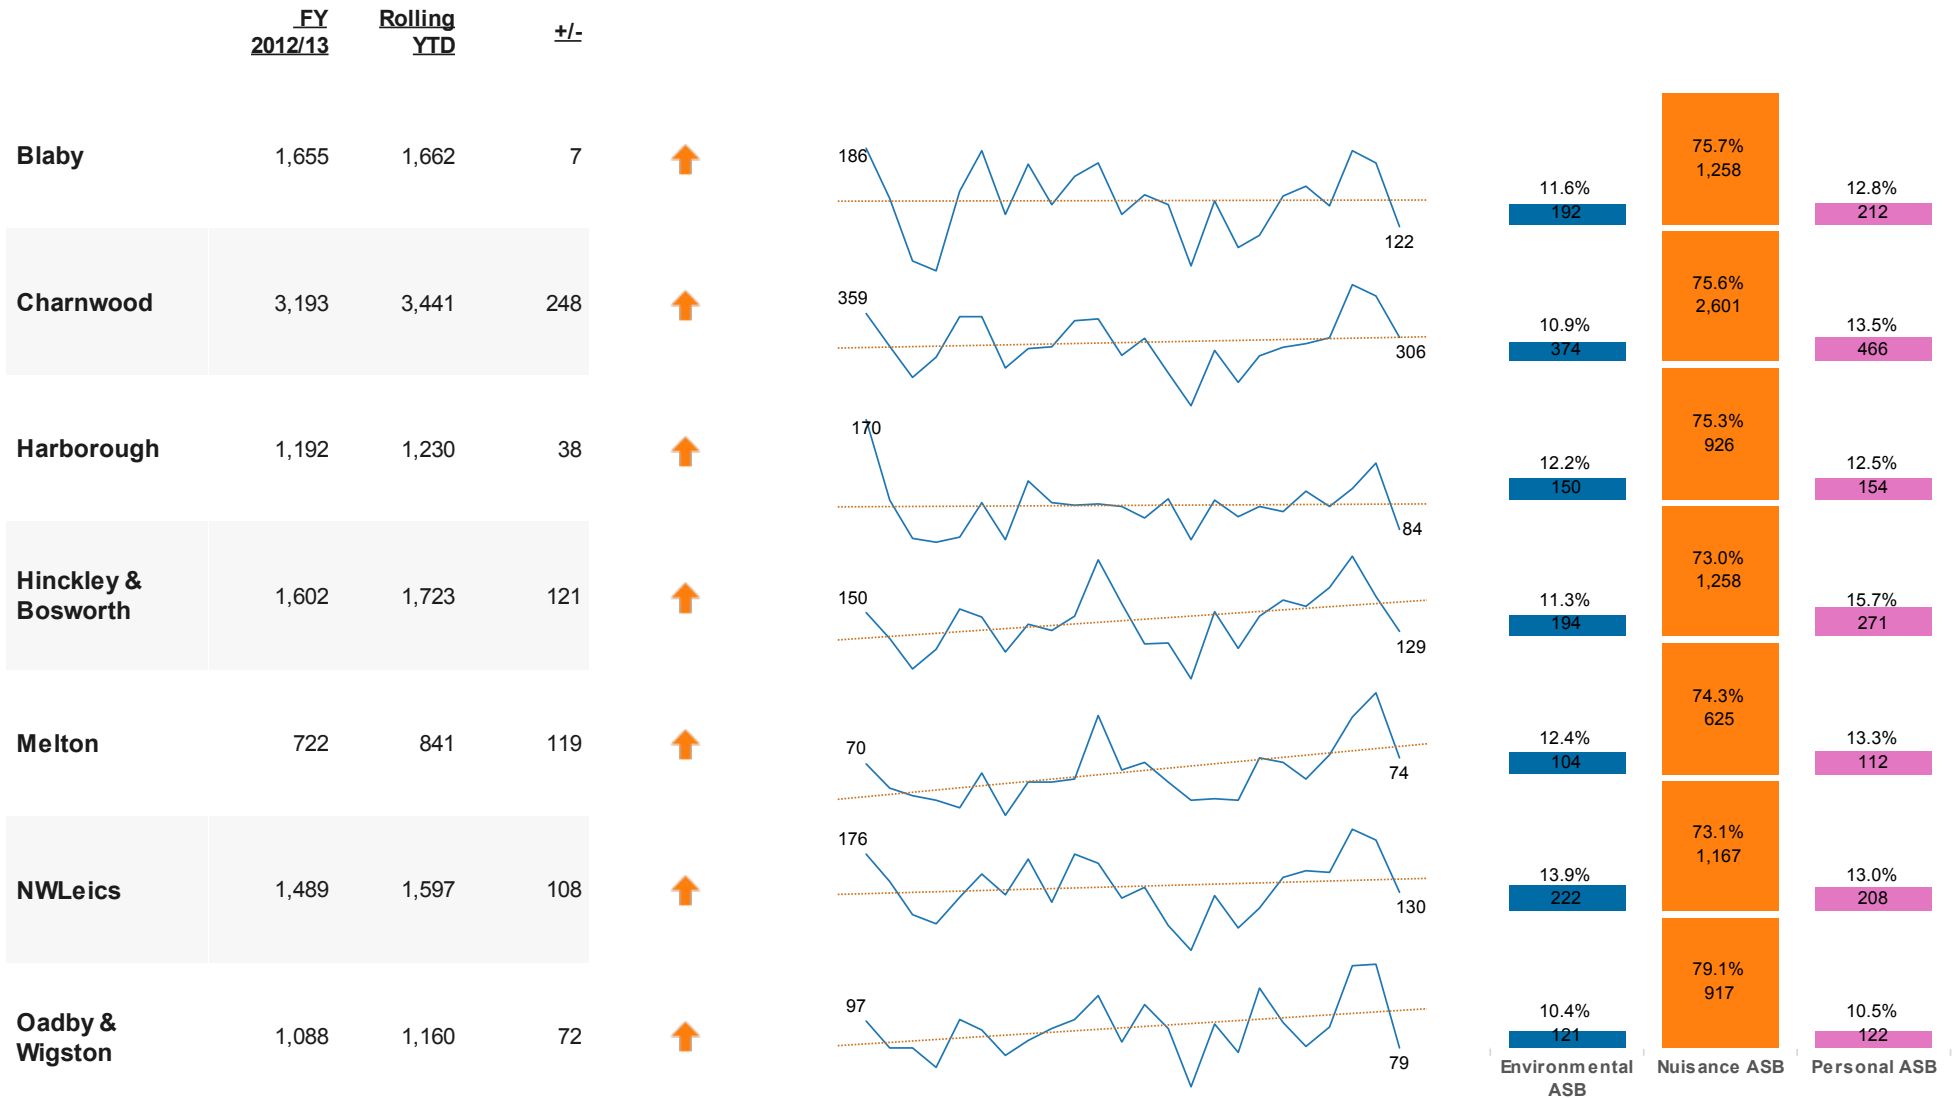

Anti-Social Behaviour Dashboard : September 2013 for Leicestershire Districts

Choose ASB Type

All

Designed by Karen Earp, Research & Insight Team , Leicestershire County Council,
Contact: karen.earp@leics.gov.uk , 0116 305 7260