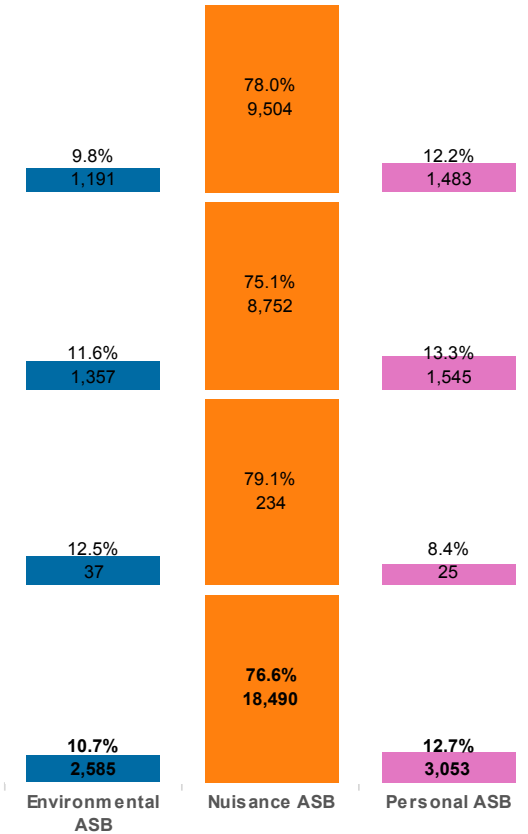

Anti-Social Behaviour Dashboard : September 2013 for Force Area, Leicestershire, Leicester and Rutland

Choose ASB Type

Environmental ASB

Designed by Karen Earp, Research & Insight Team , Leicestershire County Council,
Contact: karen.earp@leics.gov.uk , 0116 305 7260

	<u>FY</u> <u>2012/13</u>	<u>Rolling</u> <u>YTD</u>	<u>+/-</u>	
Leicester	1,059	1,191	132	↑
Leicestershire	1,098	1,357	259	↑
Rutland	28	37	9	↑
Force	2,185	2,585	400	↑