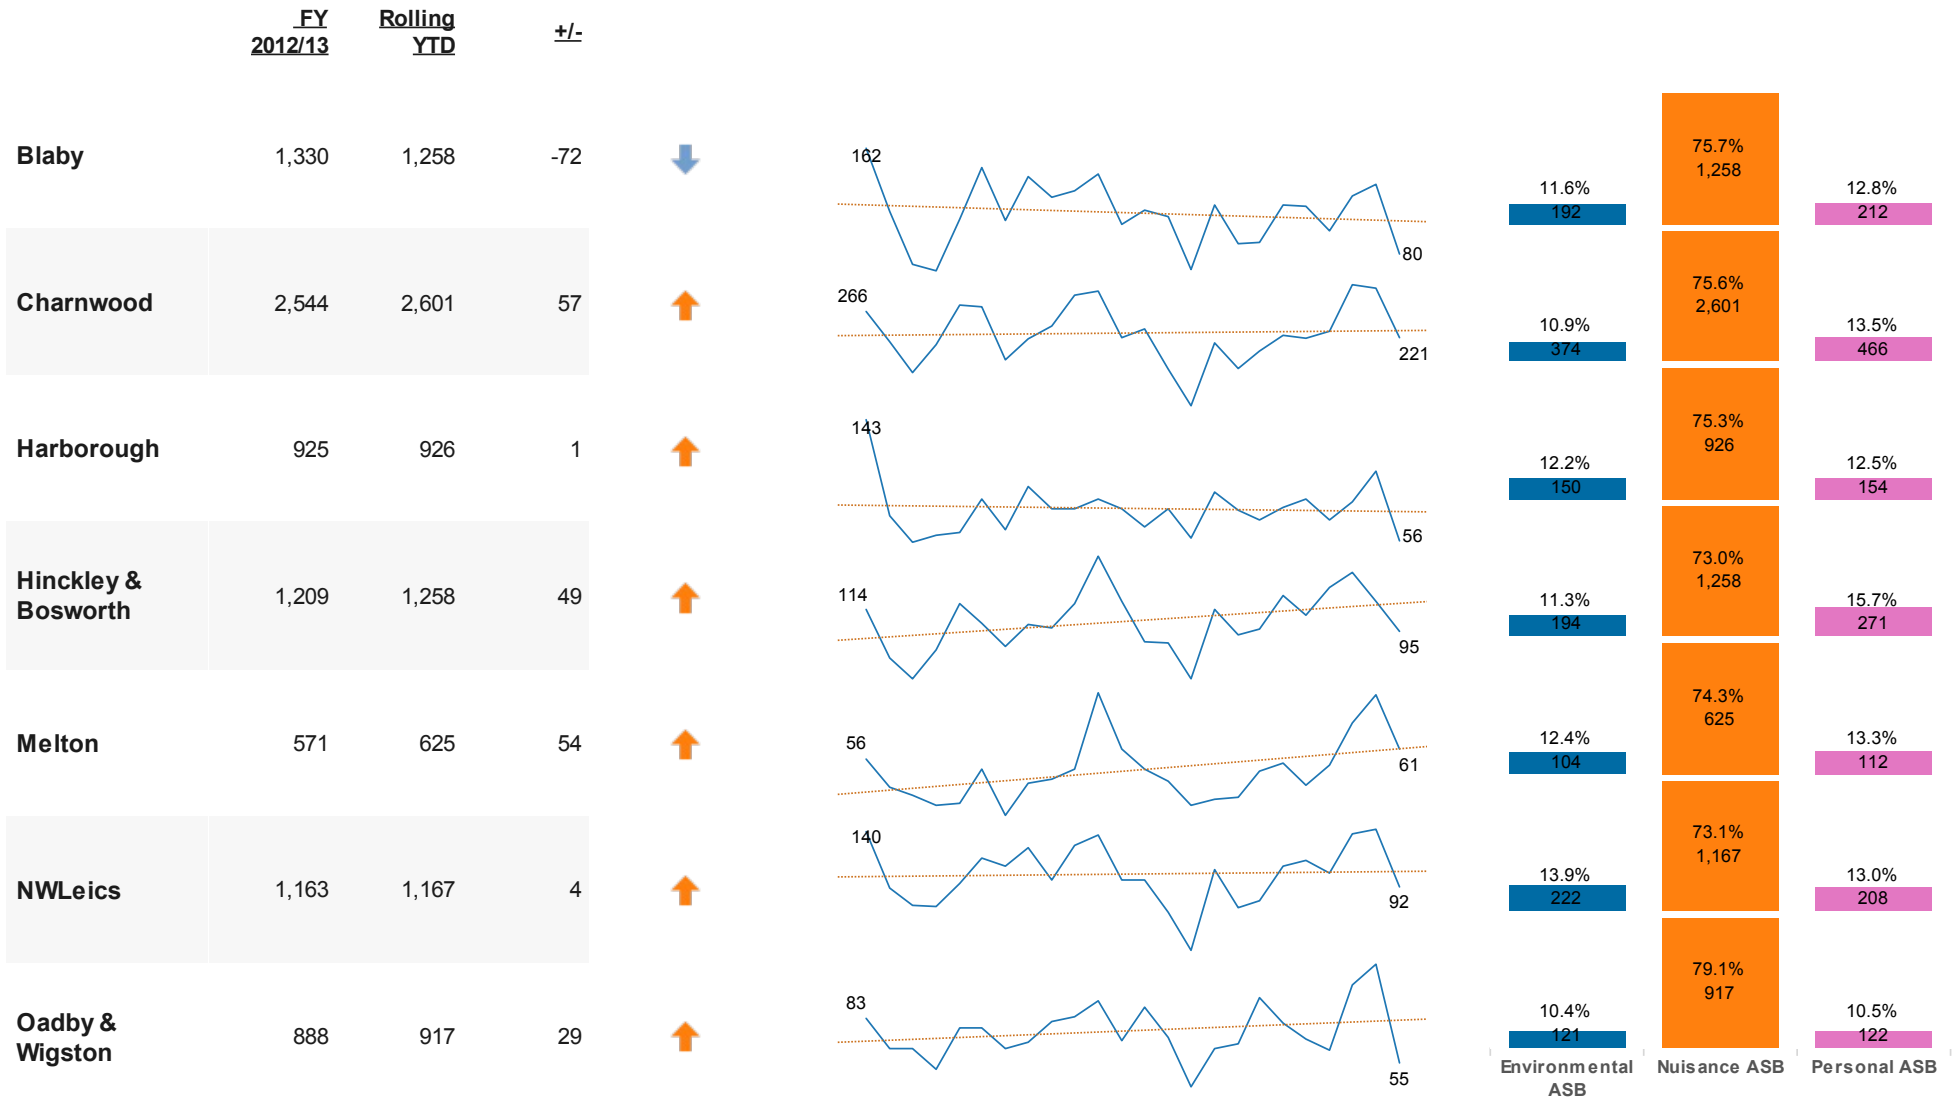

Anti-Social Behaviour Dashboard : September 2013 for Leicestershire Districts

Choose ASB Type

Nuisance ASB

Designed by Karen Earp, Research & Insight Team , Leicestershire County Council,
Contact: karen.earp@leics.gov.uk , 0116 305 7260