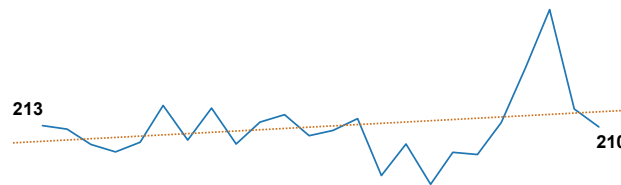

Anti-Social Behaviour Dashboard : September 2013 for Force Area, Leicestershire, Leicester and Rutland

Choose ASB Type

Environmental ASB

Designed by Karen Earp, Research & Insight Team , Leicestershire County Council,
Contact: karen.earp@leics.gov.uk , 0116 305 7260

	<u>FY</u> <u>2012/13</u>	<u>Rolling</u> <u>YTD</u>	<u>+/-</u>	
Leicester	1,059	1,191	132	↑
Leicestershire	1,098	1,357	259	↑
Rutland	28	37	9	↑
Force	2,185	2,585	400	↑