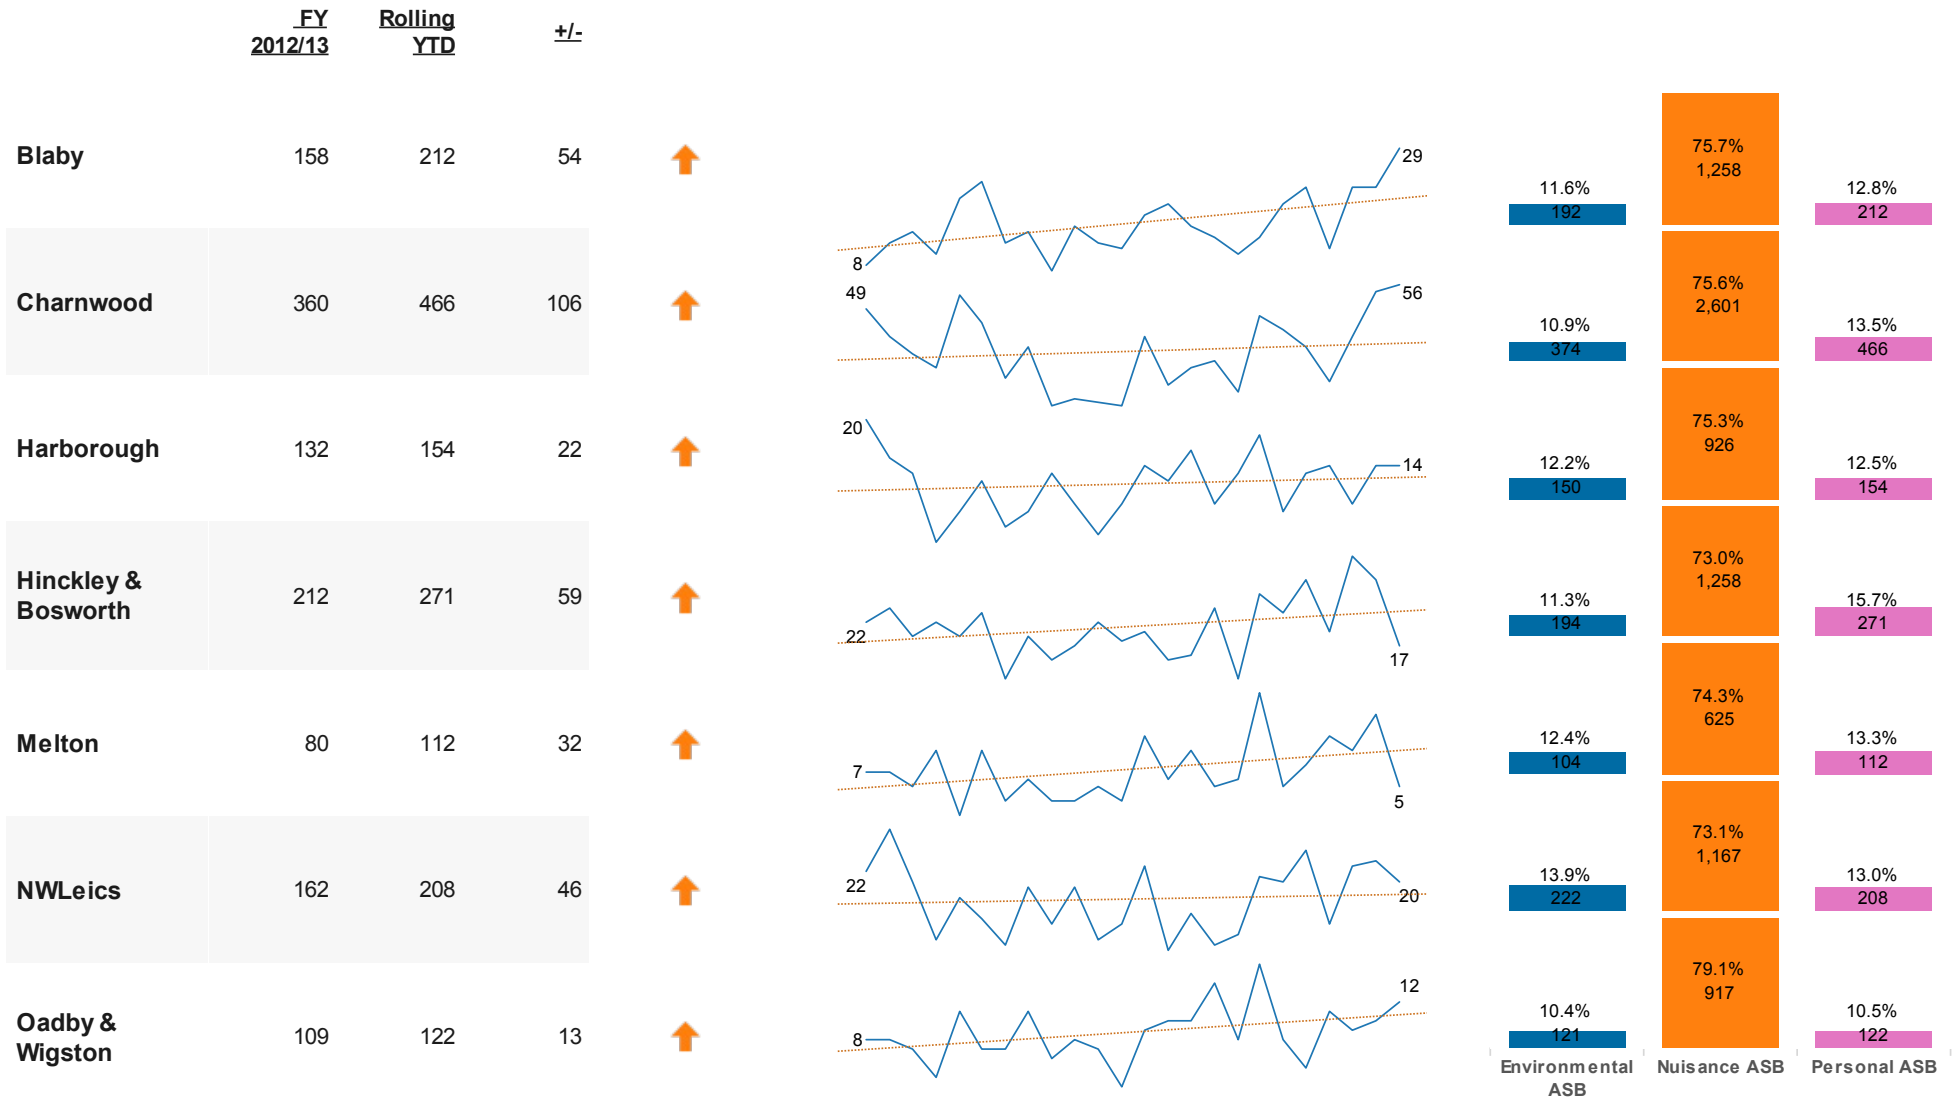

Anti-Social Behaviour Dashboard : September 2013 for Leicestershire Districts

Choose ASB Type

Personal ASB

Designed by Karen Earp, Research & Insight Team , Leicestershire County Council,
Contact: karen.earp@leics.gov.uk, 0116 305 7260