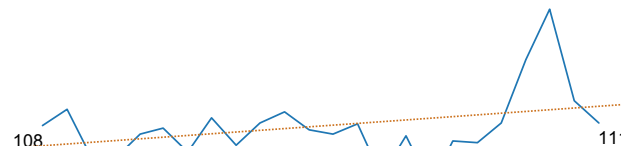

Anti-Social Behaviour Dashboard : September 2013 for Force Area, Leicestershire, Leicester and Rutland

Choose ASB Type

Environmental ASB

Designed by Karen Earp, Research & Insight Team , Leicestershire County Council,
Contact: karen.earp@leics.gov.uk , 0116 305 7260

	<u>FY</u> <u>2012/13</u>	<u>Rolling</u> <u>YTD</u>	<u>+/-</u>	
Leicester	1,059	1,191	132	↑
Leicestershire	1,098	1,357	259	↑
Rutland	28	37	9	↑
Force	2,185	2,585	400	↑