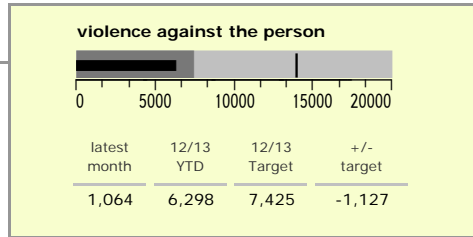

key

- over target by 25% or less
- more than 25% over target