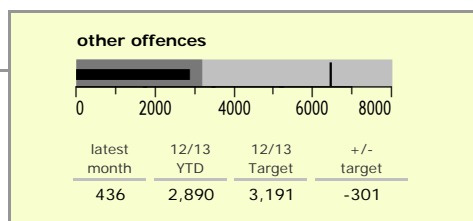

key

- over target by 25% or less
- more than 25% over target