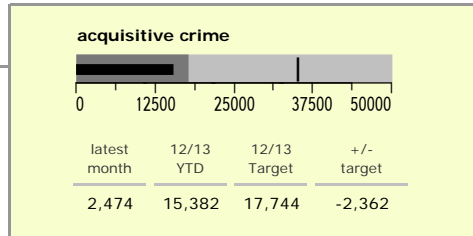

# Leicestershire Force Area : crime reduction dashboard 2012/13 : September 2012

### national indicators

NI15 : serious violent crime	0.25
NI20 : assault with less serious injury	3.99
NI16 : serious acquisitive crime	10.98

(Rate per 1,000 population)

### top 10 high crime areas

area	recorded offences 12/13 YTD
Castle-City Centre	2,401
Loughborough Centre West	352
Abb-Abbey Park	323
Bleys-Glenfield Hospital	307
Castle-De Montfort University	289
Castle-De Montfort Street	276
Loughborough Toothill Road	256
Melton Craven West	254
Hinckley Town Centre	251
Fosse Park	240