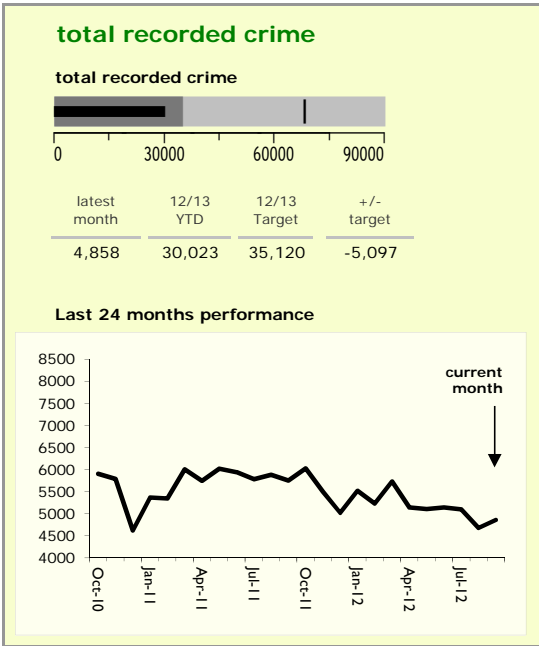

# Leicestershire Force Area : crime reduction dashboard 2012/13 : September 2012

### national indicators

NI15 : serious violent crime	0.25
NI20 : assault with less serious injury	3.99
NI16 : serious acquisitive crime	10.98

(Rate per 1,000 population)

### top 10 high crime areas

area	recorded offences 12/13 YTD
Castle-City Centre	2,401
Loughborough Centre West	352
Abb-Abbey Park	323
Bleys-Glenfield Hospital	307
Castle-De Montfort University	289
Castle-De Montfort Street	276
Loughborough Toothill Road	256
Melton Craven West	254
Hinckley Town Centre	251
Fosse Park	240