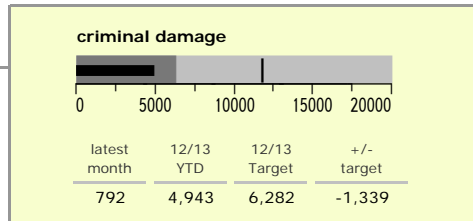

# Leicestershire Force Area : crime reduction dashboard 2012/13 : September 2012

### national indicators

NI15 : serious violent crime	0.25
NI20 : assault with less serious injury	3.99
NI16 : serious acquisitive crime	10.98

(Rate per 1,000 population)

### top 10 high crime areas

area	recorded offences 12/13 YTD
Castle-City Centre	2,401
Loughborough Centre West	352
Abb-Abbey Park	323
Bleys-Glenfield Hospital	307
Castle-De Montfort University	289
Castle-De Montfort Street	276
Loughborough Toothill Road	256
Melton Craven West	254
Hinckley Town Centre	251
Fosse Park	240