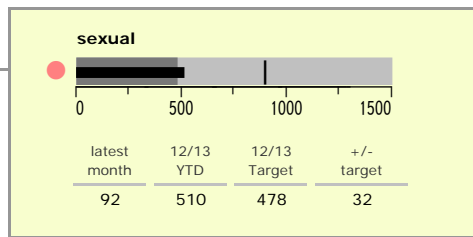

key

- over target by 25% or less
- more than 25% over target