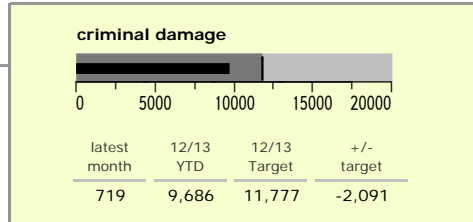

Leicestershire Force Area : crime reduction dashboard 2012/13 : March 2013

national indicators

NI15 : serious violent crime	0.27
NI20 : assault with less serious injury	4.23
NI16 : serious acquisitive crime	11.26

(Rate per 1,000 population)

top 10 high crime areas

area	recorded offences 12/13 YTD
Castle-City Centre	4,949
Loughborough Centre West	678
Castle-De Montfort University	659
Abb-Abbey Park	591
Bleys-Glenfield Hospital	581
Hinckley Town Centre	519
Loughborough Toothill Road	505
Castle-De Montfort Street	502
Melton Craven West	485
Fosse Park	471