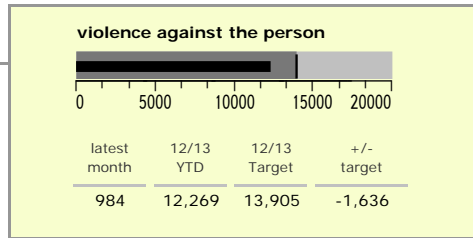

Leicestershire Force Area : crime reduction dashboard 2012/13 : March 2013

national indicators

NI15 : serious violent crime	0.27
NI20 : assault with less serious injury	4.23
NI16 : serious acquisitive crime	11.26

(Rate per 1,000 population)

top 10 high crime areas

area	recorded offences 12/13 YTD
Castle-City Centre	4,949
Loughborough Centre West	678
Castle-De Montfort University	659
Abb-Abbey Park	591
Bleys-Glenfield Hospital	581
Hinckley Town Centre	519
Loughborough Toothill Road	505
Castle-De Montfort Street	502
Melton Craven West	485
Fosse Park	471