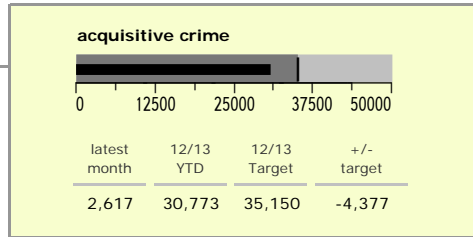

Leicestershire Force Area : crime reduction dashboard 2012/13 : March 2013

national indicators

NI15 : serious violent crime	0.27
NI20 : assault with less serious injury	4.23
NI16 : serious acquisitive crime	11.26

(Rate per 1,000 population)

top 10 high crime areas

area	recorded offences 12/13 YTD
Castle-City Centre	4,949
Loughborough Centre West	678
Castle-De Montfort University	659
Abb-Abbey Park	591
Bleys-Glenfield Hospital	581
Hinckley Town Centre	519
Loughborough Toothill Road	505
Castle-De Montfort Street	502
Melton Craven West	485
Fosse Park	471