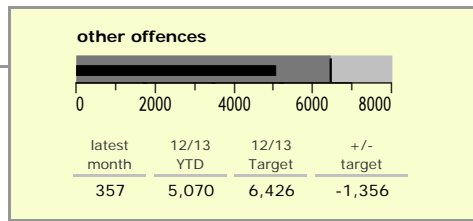

Leicestershire Force Area : crime reduction dashboard 2012/13 : March 2013

national indicators

NI15 : serious violent crime	0.27
NI20 : assault with less serious injury	4.23
NI16 : serious acquisitive crime	11.26

(Rate per 1,000 population)

top 10 high crime areas

area	recorded offences 12/13 YTD
Castle-City Centre	4,949
Loughborough Centre West	678
Castle-De Montfort University	659
Abb-Abbey Park	591
Bleys-Glenfield Hospital	581
Hinckley Town Centre	519
Loughborough Toothill Road	505
Castle-De Montfort Street	502
Melton Craven West	485
Fosse Park	471