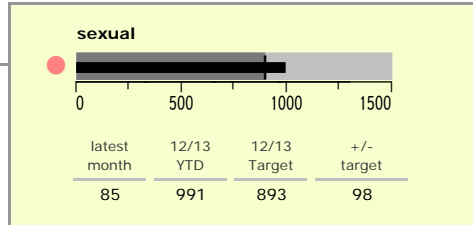

Leicestershire Force Area : crime reduction dashboard 2012/13 : March 2013

national indicators

NI15 : serious violent crime	0.27
NI20 : assault with less serious injury	4.23
NI16 : serious acquisitive crime	11.26

(Rate per 1,000 population)

top 10 high crime areas

area	recorded offences 12/13 YTD
Castle-City Centre	4,949
Loughborough Centre West	678
Castle-De Montfort University	659
Abb-Abbey Park	591
Bleys-Glenfield Hospital	581
Hinckley Town Centre	519
Loughborough Toothill Road	505
Castle-De Montfort Street	502
Melton Craven West	485
Fosse Park	471