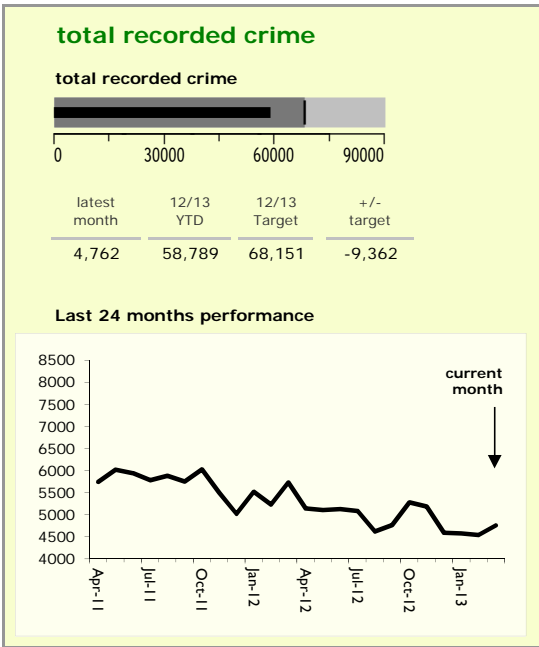

Leicestershire Force Area : crime reduction dashboard 2012/13 : March 2013

national indicators

NI15 : serious violent crime	0.27
NI20 : assault with less serious injury	4.23
NI16 : serious acquisitive crime	11.26

(Rate per 1,000 population)

top 10 high crime areas

area	recorded offences 12/13 YTD
Castle-City Centre	4,949
Loughborough Centre West	678
Castle-De Montfort University	659
Abb-Abbey Park	591
Bleys-Glenfield Hospital	581
Hinckley Town Centre	519
Loughborough Toothill Road	505
Castle-De Montfort Street	502
Melton Craven West	485
Fosse Park	471

key
● over target by 25% or less
● more than 25% over target