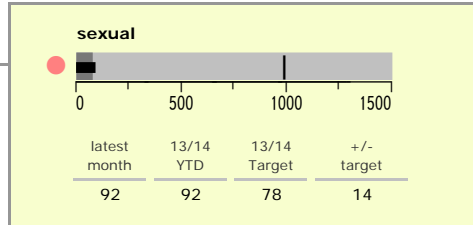

Leicestershire Force Area : crime reduction dashboard 2013/14 : April 2013

national indicators

NI15 : serious violent crime	0.25
NI20 : assault with less serious injury	3.70
NI16 : serious acquisitive crime	10.59

(Rate per 1,000 population)

top 10 high crime areas

area	recorded offences 13/14 YTD
Castle-City Centre	379
Loughborough Centre West	63
Abb-Abbey Park	57
Hinckley Town Centre	52
Loughborough Toothill Road	48
Bleys-Glenfield Hospital	45
Melton Craven West	43
Castle-De Montfort Street	38
Castle-De Montfort University	38
Castle-Victoria Park	38