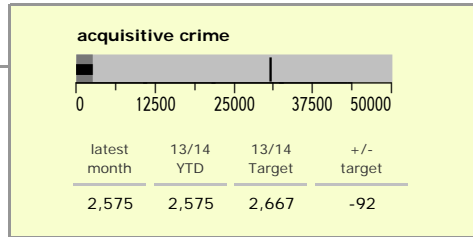

Leicestershire Force Area : crime reduction dashboard 2013/14 : April 2013

national indicators

NI15 : serious violent crime	0.25
NI20 : assault with less serious injury	3.70
NI16 : serious acquisitive crime	10.59

(Rate per 1,000 population)

top 10 high crime areas

area	recorded offences 13/14 YTD
Castle-City Centre	379
Loughborough Centre West	63
Abb-Abbey Park	57
Hinckley Town Centre	52
Loughborough Toothill Road	48
Bleys-Glenfield Hospital	45
Melton Craven West	43
Castle-De Montfort Street	38
Castle-De Montfort University	38
Castle-Victoria Park	38