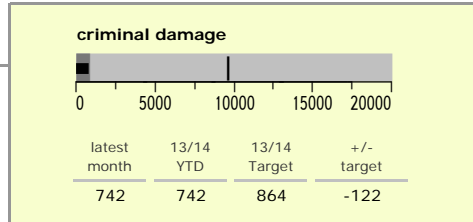

Leicestershire Force Area : crime reduction dashboard 2013/14 : April 2013

national indicators

NI15 : serious violent crime	0.25
NI20 : assault with less serious injury	3.70
NI16 : serious acquisitive crime	10.59

(Rate per 1,000 population)

top 10 high crime areas

area	recorded offences 13/14 YTD
Castle-City Centre	379
Loughborough Centre West	63
Abb-Abbey Park	57
Hinckley Town Centre	52
Loughborough Toothill Road	48
Bleys-Glenfield Hospital	45
Melton Craven West	43
Castle-De Montfort Street	38
Castle-De Montfort University	38
Castle-Victoria Park	38