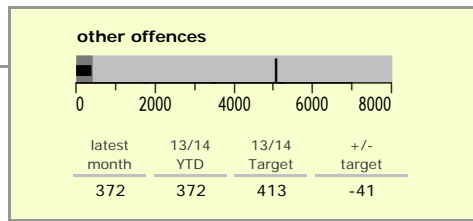

Leicestershire Force Area : crime reduction dashboard 2013/14 : April 2013

national indicators

NI15 : serious violent crime	0.25
NI20 : assault with less serious injury	3.70
NI16 : serious acquisitive crime	10.59

(Rate per 1,000 population)

top 10 high crime areas

area	recorded offences 13/14 YTD
Castle-City Centre	379
Loughborough Centre West	63
Abb-Abbey Park	57
Hinckley Town Centre	52
Loughborough Toothill Road	48
Bleys-Glenfield Hospital	45
Melton Craven West	43
Castle-De Montfort Street	38
Castle-De Montfort University	38
Castle-Victoria Park	38