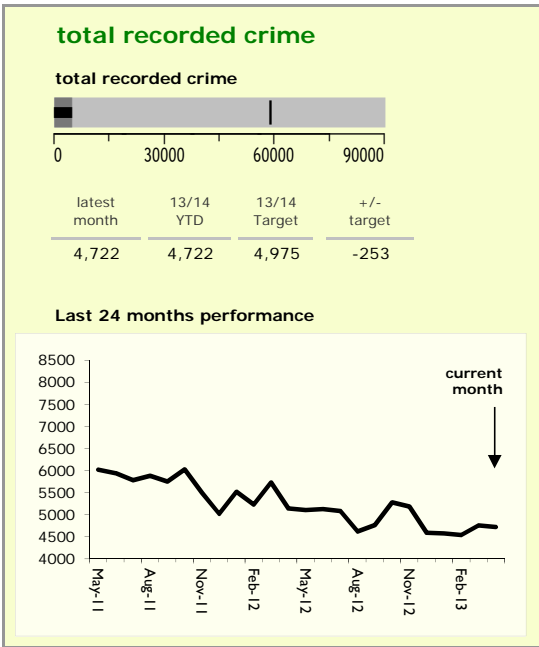

Leicestershire Force Area : crime reduction dashboard 2013/14 : April 2013

national indicators

NI15 : serious violent crime	0.25
NI20 : assault with less serious injury	3.70
NI16 : serious acquisitive crime	10.59

(Rate per 1,000 population)

top 10 high crime areas

area	recorded offences 13/14 YTD
Castle-City Centre	379
Loughborough Centre West	63
Abb-Abbey Park	57
Hinckley Town Centre	52
Loughborough Toothill Road	48
Bleys-Glenfield Hospital	45
Melton Craven West	43
Castle-De Montfort Street	38
Castle-De Montfort University	38
Castle-Victoria Park	38

key

- over target by 25% or less
- more than 25% over target