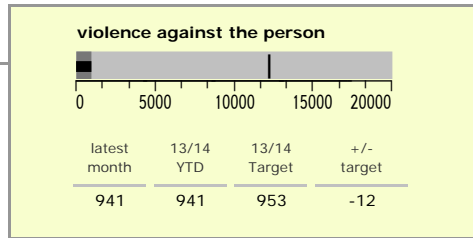

Leicestershire Force Area : crime reduction dashboard 2013/14 : April 2013

national indicators

NI15 : serious violent crime	0.25
NI20 : assault with less serious injury	3.70
NI16 : serious acquisitive crime	10.59

(Rate per 1,000 population)

top 10 high crime areas

area	recorded offences 13/14 YTD
Castle-City Centre	379
Loughborough Centre West	63
Abb-Abbey Park	57
Hinckley Town Centre	52
Loughborough Toothill Road	48
Bleys-Glenfield Hospital	45
Melton Craven West	43
Castle-De Montfort Street	38
Castle-De Montfort University	38
Castle-Victoria Park	38

key

- over target by 25% or less
- more than 25% over target