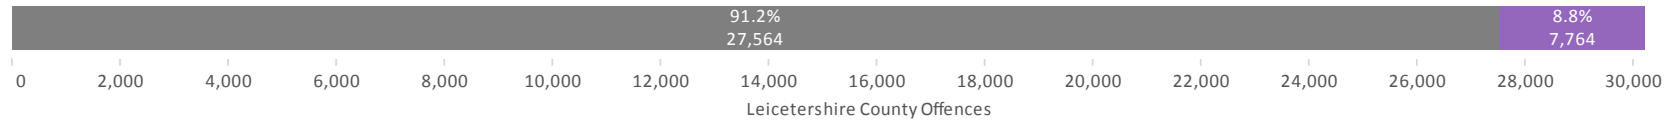

Domestic Abuse Dashboard: YTD Quarter 1 2014/15

Split of Domestic and Non-domestic Offences: All Recorded Offences in Leicestershire County and Districts..

Select Recorded Offence

All Recorded Offences

Split of Domestic and Non Domestic Recorded Offences

- Domestic
- Non Domestic