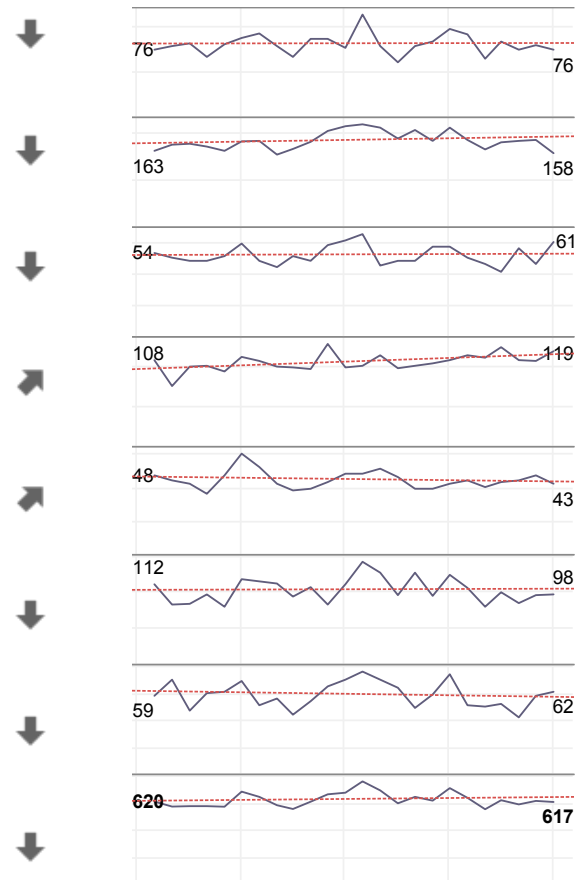

**Number of recorded incidents by Quarter and YTD**

	FY 2014		FY 2015		YTD % Change
	Q1	YTD	Q1	YTD	
Blaby	254	254	233	233	-8.3%
Charnwood	602	602	528	528	-12.3%
Harborough	170	170	165	165	-2.9%
Hinckley & Bosworth	324	324	334	334	3.1%
Melton	133	133	136	136	2.3%
NWLeics	304	304	281	281	-7.6%
Oadby & Wigston	192	192	164	164	-14.6%
Leicestershire	1,979	1,979	1,841	1,841	-7.0%

**Two year trend chart**