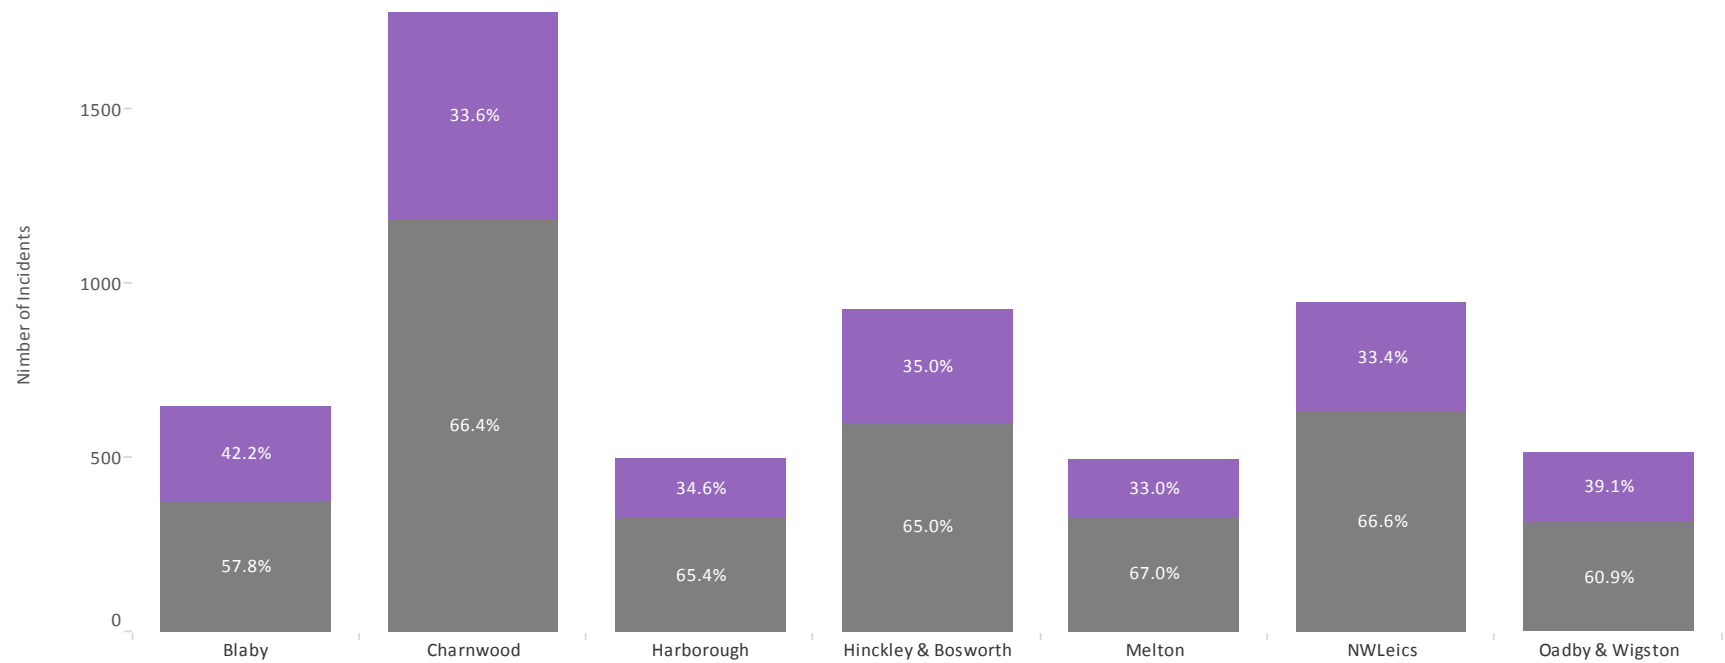

Domestic Abuse Dashboard: YTD Quarter 1 2014/15

Split of Domestic and Non-domestic Offences: Total Violence against the person (VAP) in Leicestershire County and Districts..

Select Recorded Offence

Total Violence against the person (VAP)

Split of Domestic and Non Domestic Recorded Offences

- Domestic
- Non Domestic