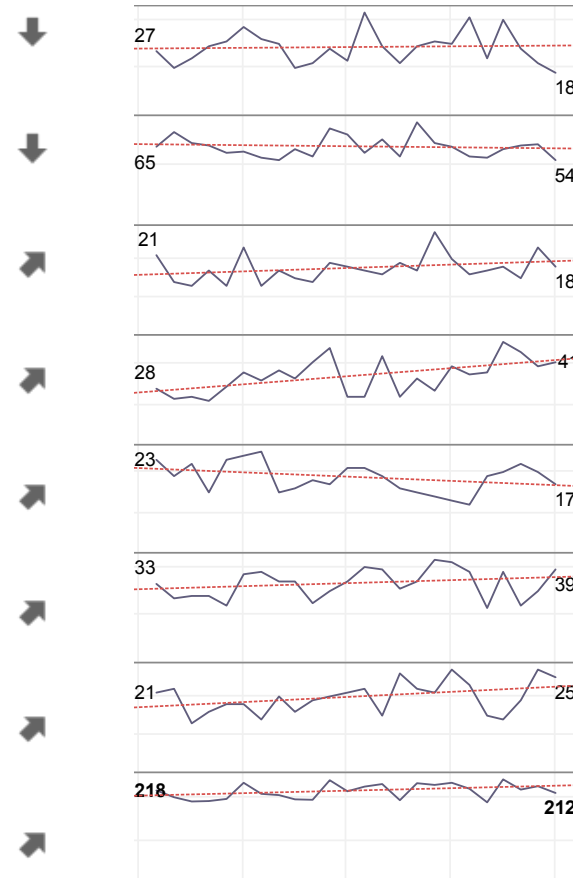

**Two year trend chart**

**Number of recorded incidents by Quarter and YTD**

	FY 2014		FY 2015		YTD % Change
	Q1	YTD	Q1	YTD	
Blaby	73.0	73.0	68.0	68.0	-6.8%
Charnwood	212.0	212.0	187.0	187.0	-11.8%
Harborough	51.0	51.0	56.0	56.0	9.8%
Hinckley & Bosworth	113.0	113.0	126.0	126.0	11.5%
Melton	56.0	56.0	59.0	59.0	5.4%
NWLeics	89.0	89.0	93.0	93.0	4.5%
Oadby & Wigston	60.0	60.0	71.0	71.0	18.3%
Leicestershire	654.0	654.0	660.0	660.0	0.9%