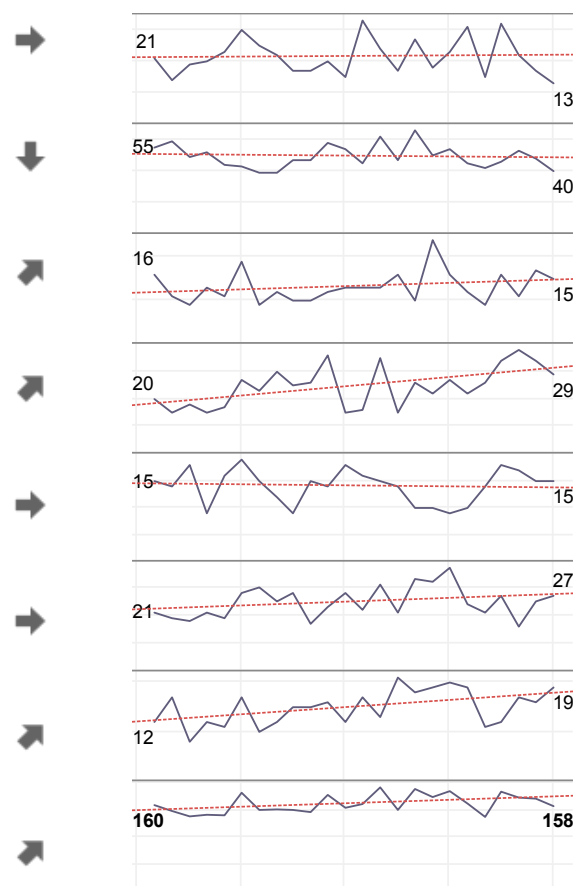

**Two year trend chart**

### Choose Category

Recorded Offences: Total Violence Against The Person (VAP)

Designed by Karen Earp: Produced by the Research and Insight Team, Leicestershire County Council  
 Data Source: Leicestershire Police CIS (Provided by the Performance Review team)  
 Contact: karen.earp@leics.gov.uk, 0116 305 7260