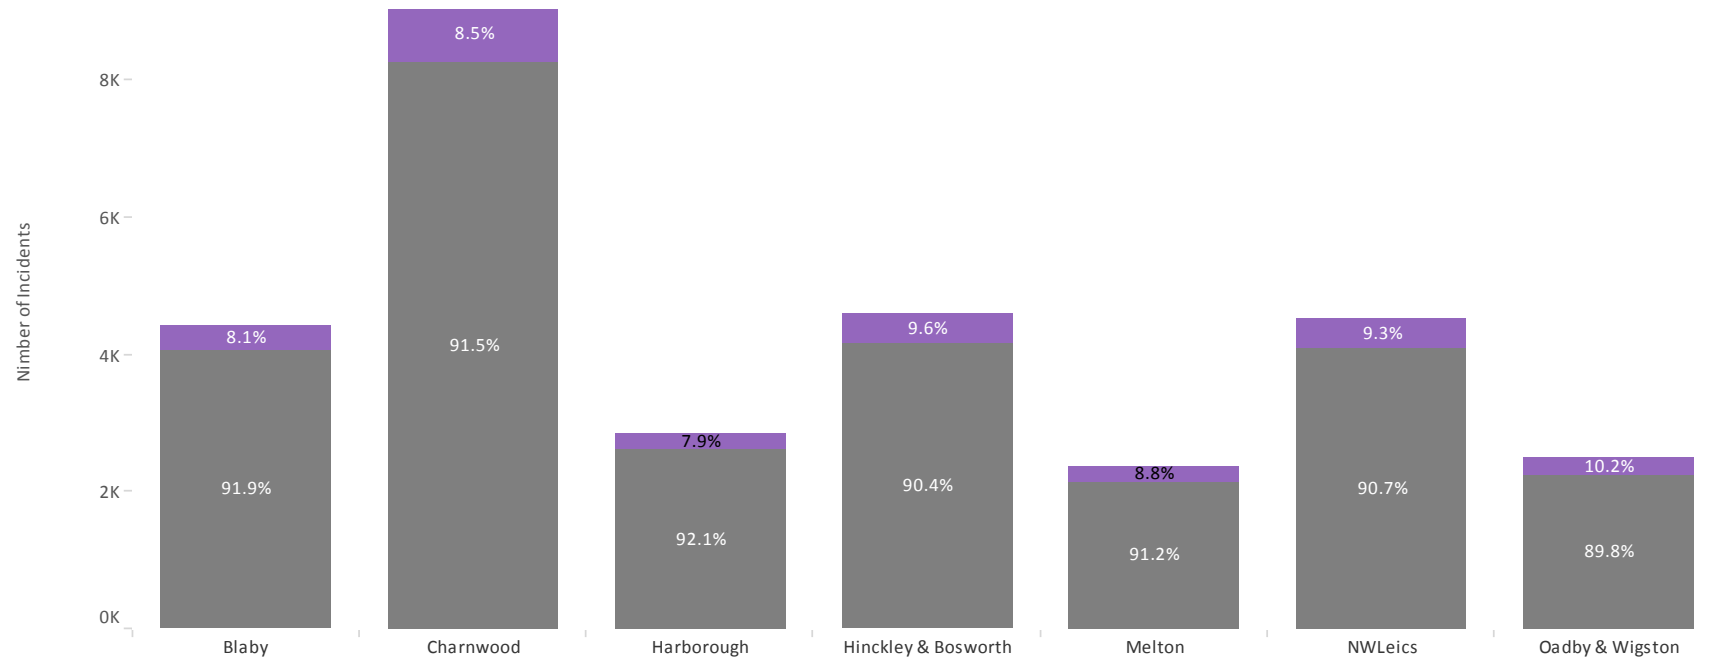

Domestic Abuse Dashboard: YTD Quarter 1 2014/15

Split of Domestic and Non-domestic Offences: All Recorded Offences in Leicestershire County and Districts..

Select Recorded Offence

All Recorded Offences

Split of Domestic and Non Domestic Recorded Offences

- Domestic
- Non Domestic