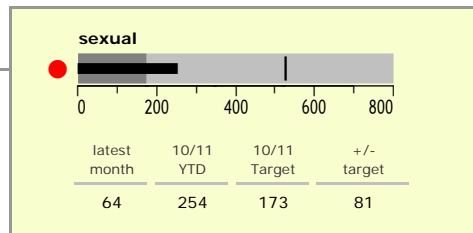

key

- over target by 25% or less
- more than 25% over target