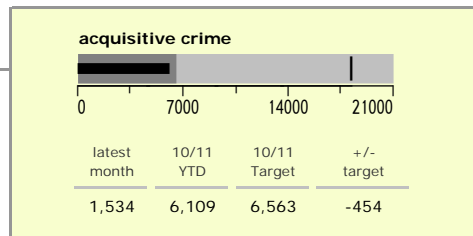

key

- over target by 25% or less
- more than 25% over target