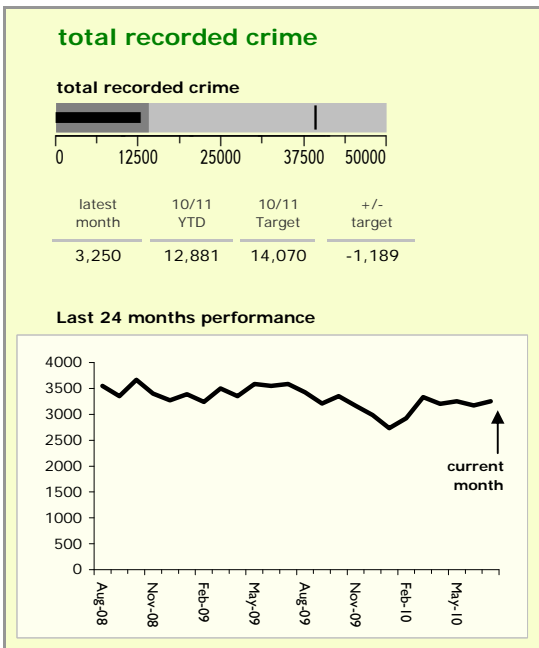

Leicester City : crime reduction dashboard 2010/11 : July 2010

national indicators

NI15 : serious violent crime	0.48
NI20 : assault with less serious injury	9.09
NI16 : serious acquisitive crime	22.45

(Rate per 1,000 population)

top 10 high crime areas

	recorded offences 10/11 YTD
Cstle-City Centre	1,900
Cstle-De Montfort Street	389
Abb-Abbey Park	336
Cstle-De Montfort University	239
Bleys-Glenfield Hospital	196
Cstle-Victoria Park	186
Wcotes-Ridley Street	161
Cstle-Princess Road West	156
Humb-Quakesick Spinney	141
Fosse-Woodgate	131

key

- over target by 25% or less
- more than 25% over target