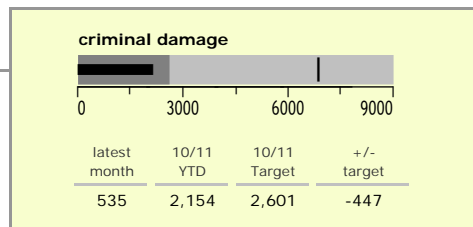

key

- over target by 25% or less
- more than 25% over target