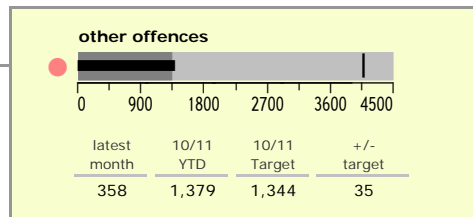

key

- over target by 25% or less
- more than 25% over target