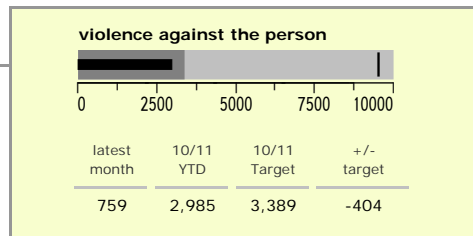

key

- over target by 25% or less
- more than 25% over target