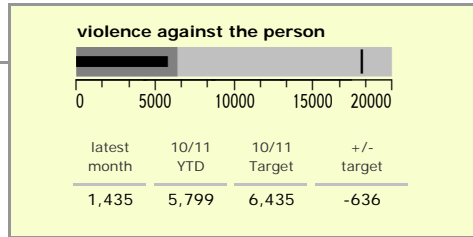

key
● over target by 25% or less
● more than 25% over target