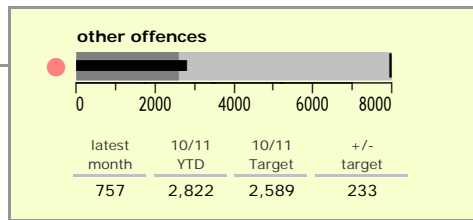

key
● over target by 25% or less
● more than 25% over target