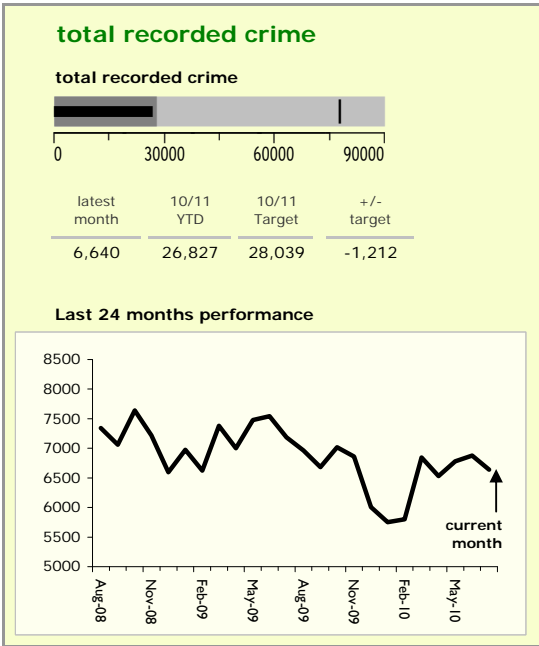

# Leicestershire Force Area : crime reduction dashboard 2010/11 : July 2010

### national indicators

NI15 : serious violent crime	0.27
NI20 : assault with less serious injury	5.42
NI16 : serious acquisitive crime	13.53

(Rate per 1,000 population)

### top 10 high crime areas

	recorded offences 10/11 YTD
Castle-City Centre	1,900
Castle-De Montfort Street	389
Loughborough Centre West	349
Abb-Abbey Park	336
Hinckley Town Centre	275
Castle-De Montfort University	239
Coalville Centre	214
Bleys-Glenfield Hospital	196
Castle-Victoria Park	186
Fosse Park	182