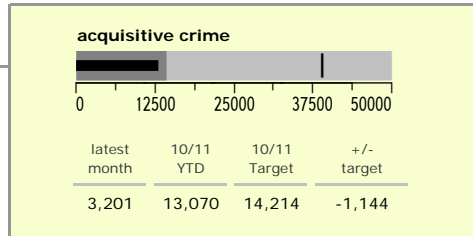

# Leicestershire Force Area : crime reduction dashboard 2010/11 : July 2010

### national indicators

NI15 : serious violent crime	0.27
NI20 : assault with less serious injury	5.42
NI16 : serious acquisitive crime	13.53

(Rate per 1,000 population)

### top 10 high crime areas

	recorded offences 10/11 YTD
Castle-City Centre	1,900
Castle-De Montfort Street	389
Loughborough Centre West	349
Abb-Abbey Park	336
Hinckley Town Centre	275
Castle-De Montfort University	239
Coalville Centre	214
Bleys-Glenfield Hospital	196
Castle-Victoria Park	186
Fosse Park	182