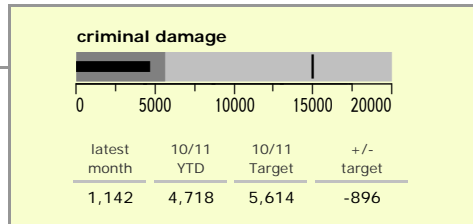

# Leicestershire Force Area : crime reduction dashboard 2010/11 : July 2010

### national indicators

NI15 : serious violent crime	0.27
NI20 : assault with less serious injury	5.42
NI16 : serious acquisitive crime	13.53

(Rate per 1,000 population)

### top 10 high crime areas

	recorded offences 10/11 YTD
Castle-City Centre	1,900
Castle-De Montfort Street	389
Loughborough Centre West	349
Abb-Abbey Park	336
Hinckley Town Centre	275
Castle-De Montfort University	239
Coalville Centre	214
Bleys-Glenfield Hospital	196
Castle-Victoria Park	186
Fosse Park	182