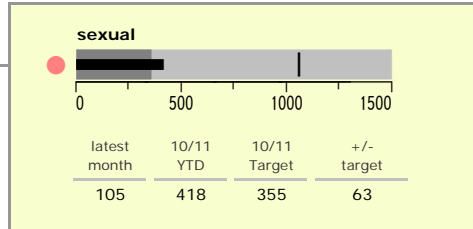

key
● over target by 25% or less
● more than 25% over target