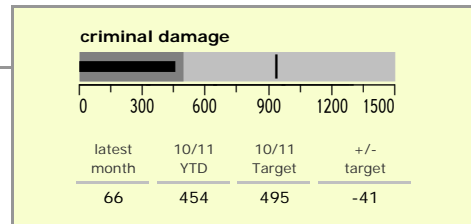

Blaby District : crime reduction dashboard 2010/11 : September 2010

national indicators

NI15 : serious violent crime	0.17
NI20 : assault with less serious injury	2.67
NI16 : serious acquisitive crime	11.21

(Rate per 1,000 population)

top 10 high crime areas

	recorded offences 10/11 YTD
Fosse Park	248
Glenfield West	111
Endery North & Grove Park	103
Blaby North	101
Leicester Forest East - M1 Services	91
Narborough Road South	75
Braunstone Town Woodland Drive	72
Narborough East	70
Thorpe Astley & Meridian Bus. Park	68
Blaby Centre	65