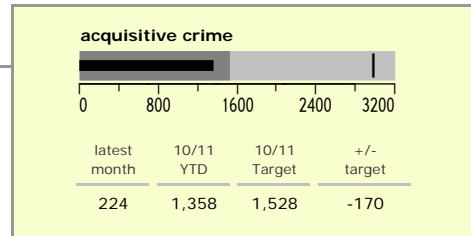

Blaby District : crime reduction dashboard 2010/11 : September 2010

national indicators

NI15 : serious violent crime	0.17
NI20 : assault with less serious injury	2.67
NI16 : serious acquisitive crime	11.21

(Rate per 1,000 population)

top 10 high crime areas

	recorded offences 10/11 YTD
Fosse Park	248
Glenfield West	111
Endery North & Grove Park	103
Blaby North	101
Leicester Forest East - M1 Services	91
Narborough Road South	75
Braunstone Town Woodland Drive	72
Narborough East	70
Thorpe Astley & Meridian Bus. Park	68
Blaby Centre	65