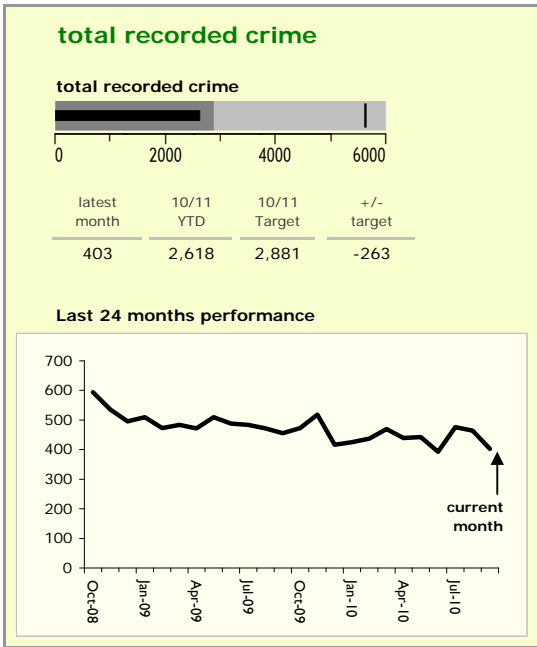

Blaby District : crime reduction dashboard 2010/11 : September 2010

national indicators

NI15 : serious violent crime	0.17
NI20 : assault with less serious injury	2.67
NI16 : serious acquisitive crime	11.21

(Rate per 1,000 population)

top 10 high crime areas

	recorded offences 10/11 YTD
Fosse Park	248
Glenfield West	111
Endery North & Grove Park	103
Blaby North	101
Leicester Forest East - M1 Services	91
Narborough Road South	75
Braunstone Town Woodland Drive	72
Narborough East	70
Thorpe Astley & Meridian Bus. Park	68
Blaby Centre	65

key

- over target by 25% or less
- more than 25% over target