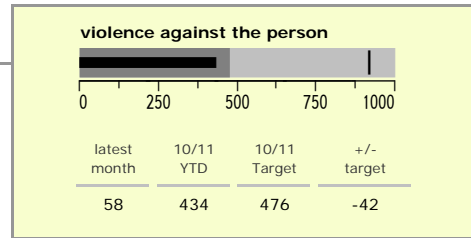

Blaby District : crime reduction dashboard 2010/11 : September 2010

national indicators

NI15 : serious violent crime	0.17
NI20 : assault with less serious injury	2.67
NI16 : serious acquisitive crime	11.21

(Rate per 1,000 population)

top 10 high crime areas

	recorded offences 10/11 YTD
Fosse Park	248
Glenfield West	111
Endery North & Grove Park	103
Blaby North	101
Leicester Forest East - M1 Services	91
Narborough Road South	75
Braunstone Town Woodland Drive	72
Narborough East	70
Thorpe Astley & Meridian Bus. Park	68
Blaby Centre	65