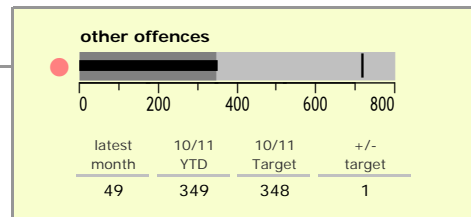

Blaby District : crime reduction dashboard 2010/11 : September 2010

national indicators

NI15 : serious violent crime	0.17
NI20 : assault with less serious injury	2.67
NI16 : serious acquisitive crime	11.21

(Rate per 1,000 population)

top 10 high crime areas

	recorded offences 10/11 YTD
Fosse Park	248
Glenfield West	111
Endery North & Grove Park	103
Blaby North	101
Leicester Forest East - M1 Services	91
Narborough Road South	75
Braunstone Town Woodland Drive	72
Narborough East	70
Thorpe Astley & Meridian Bus. Park	68
Blaby Centre	65