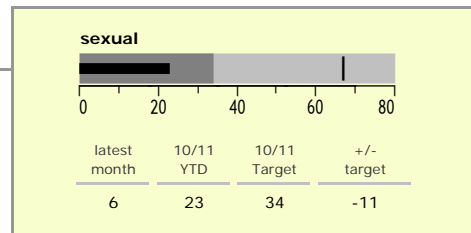

Blaby District : crime reduction dashboard 2010/11 : September 2010

national indicators

NI15 : serious violent crime	0.17
NI20 : assault with less serious injury	2.67
NI16 : serious acquisitive crime	11.21

(Rate per 1,000 population)

top 10 high crime areas

	recorded offences 10/11 YTD
Fosse Park	248
Glenfield West	111
Endery North & Grove Park	103
Blaby North	101
Leicester Forest East - M1 Services	91
Narborough Road South	75
Braunstone Town Woodland Drive	72
Narborough East	70
Thorpe Astley & Meridian Bus. Park	68
Blaby Centre	65