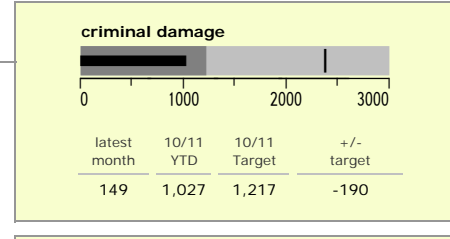

Charnwood Borough : crime reduction dashboard 2010/11 : September 2010

national indicators

NI15 : serious violent crime	0.28
NI20 : assault with less serious injury	5.33
NI16 : serious acquisitive crime	10.09

(Rate per 1,000 population)

top 10 high crime areas

area	recorded offences 10/11 YTD
Loughborough Centre West	502
Loughborough Bell Foundry	248
Loughborough Toothill Road	195
Loughborough Centre South	184
Loughborough Canal South	171
Thurmaston North West	127
Loughborough Woodthorpe	116
Loughborough Derby Road East	112
Loughborough Ashby East	104
Wanlip	97