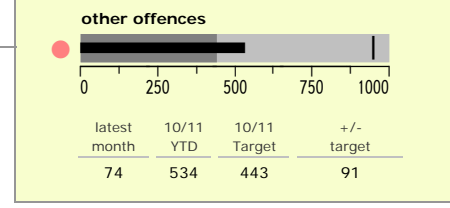

Charnwood Borough : crime reduction dashboard 2010/11 : September 2010

national indicators

NI15 : serious violent crime	0.28
NI20 : assault with less serious injury	5.33
NI16 : serious acquisitive crime	10.09

(Rate per 1,000 population)

top 10 high crime areas

area	recorded offences 10/11 YTD
Loughborough Centre West	502
Loughborough Bell Foundry	248
Loughborough Toothill Road	195
Loughborough Centre South	184
Loughborough Canal South	171
Thurmaston North West	127
Loughborough Woodthorpe	116
Loughborough Derby Road East	112
Loughborough Ashby East	104
Wanlip	97