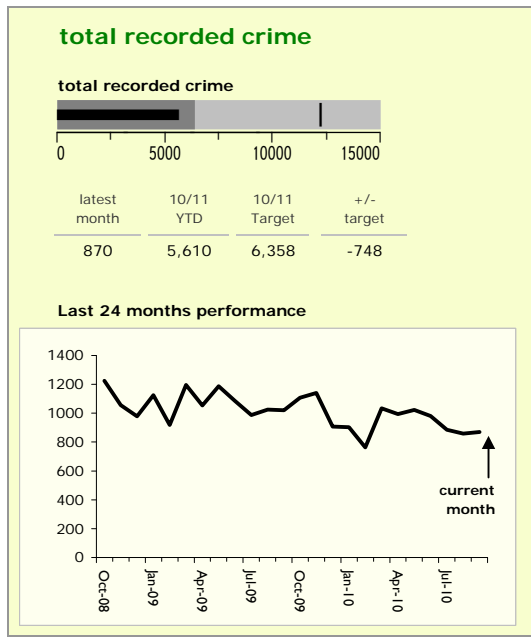

Charnwood Borough : crime reduction dashboard 2010/11 : September 2010

national indicators

NI15 : serious violent crime	0.28
NI20 : assault with less serious injury	5.33
NI16 : serious acquisitive crime	10.09

(Rate per 1,000 population)

top 10 high crime areas

area	recorded offences 10/11 YTD
Loughborough Centre West	502
Loughborough Bell Foundry	248
Loughborough Toothill Road	195
Loughborough Centre South	184
Loughborough Canal South	171
Thurmaston North West	127
Loughborough Woodthorpe	116
Loughborough Derby Road East	112
Loughborough Ashby East	104
Wanlip	97

key
● over target by 25% or less
● more than 25% over target