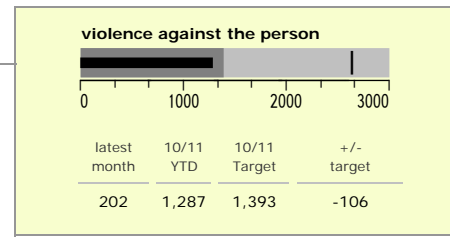

Charnwood Borough : crime reduction dashboard 2010/11 : September 2010

national indicators

NI15 : serious violent crime	0.28
NI20 : assault with less serious injury	5.33
NI16 : serious acquisitive crime	10.09

(Rate per 1,000 population)

top 10 high crime areas

area	recorded offences 10/11 YTD
Loughborough Centre West	502
Loughborough Bell Foundry	248
Loughborough Toothill Road	195
Loughborough Centre South	184
Loughborough Canal South	171
Thurmaston North West	127
Loughborough Woodthorpe	116
Loughborough Derby Road East	112
Loughborough Ashby East	104
Wanlip	97