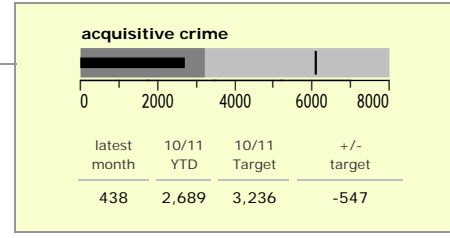

Charnwood Borough : crime reduction dashboard 2010/11 : September 2010

national indicators

NI15 : serious violent crime	0.28
NI20 : assault with less serious injury	5.33
NI16 : serious acquisitive crime	10.09

(Rate per 1,000 population)

top 10 high crime areas

area	recorded offences 10/11 YTD
Loughborough Centre West	502
Loughborough Bell Foundry	248
Loughborough Toothill Road	195
Loughborough Centre South	184
Loughborough Canal South	171
Thurmaston North West	127
Loughborough Woodthorpe	116
Loughborough Derby Road East	112
Loughborough Ashby East	104
Wanlip	97