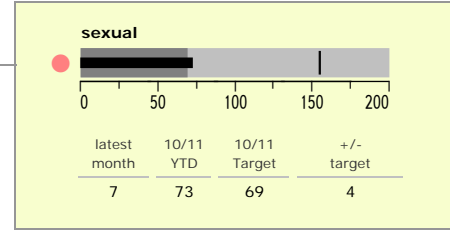

Charnwood Borough : crime reduction dashboard 2010/11 : September 2010

national indicators

NI15 : serious violent crime	0.28
NI20 : assault with less serious injury	5.33
NI16 : serious acquisitive crime	10.09

(Rate per 1,000 population)

top 10 high crime areas

area	recorded offences 10/11 YTD
Loughborough Centre West	502
Loughborough Bell Foundry	248
Loughborough Toothill Road	195
Loughborough Centre South	184
Loughborough Canal South	171
Thurmaston North West	127
Loughborough Woodthorpe	116
Loughborough Derby Road East	112
Loughborough Ashby East	104
Wanlip	97