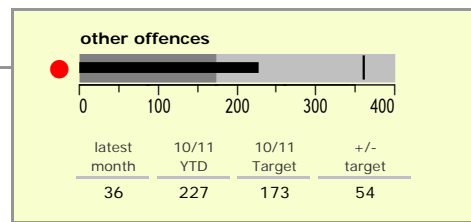

# Harborough District : crime reduction dashboard 2010/11 : September 2010

### national indicators

NI15 : serious violent crime	0.15
NI20 : assault with less serious injury	2.28
NI16 : serious acquisitive crime	6.66

(Rate per 1,000 population)

### top 10 high crime areas

	recorded offences 10/11 YTD
Lutterworth Centre & East	132
● Little Bowden South	124
Market Harborough Coventry Road	105
● Misterton, Gilmorton & Swinford	71
Market Harborough Centre	65
● Tilton, Hungarton & Tugby	61
Ullesthorpe & Magna Park	58
Mkt Harborough East & Welland Ind Est.	52
● Hallaton, Great Easton & Medbourne	52
● Greater Billesdon	51