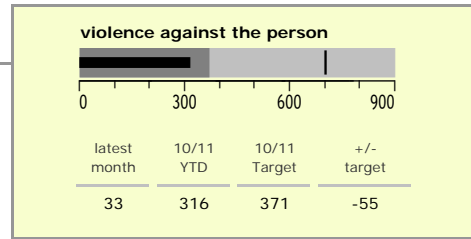

# Harborough District : crime reduction dashboard 2010/11 : September 2010

### national indicators

NI15 : serious violent crime	0.15
NI20 : assault with less serious injury	2.28
NI16 : serious acquisitive crime	6.66

(Rate per 1,000 population)

### top 10 high crime areas

	recorded offences 10/11 YTD
Lutterworth Centre & East	132
● Little Bowden South	124
Market Harborough Coventry Road	105
● Misterton, Gilmorton & Swinford	71
Market Harborough Centre	65
● Tilton, Hungarton & Tugby	61
Ullesthorpe & Magna Park	58
Mkt Harborough East & Welland Ind Est.	52
● Hallaton, Great Easton & Medbourne	52
● Greater Billesdon	51