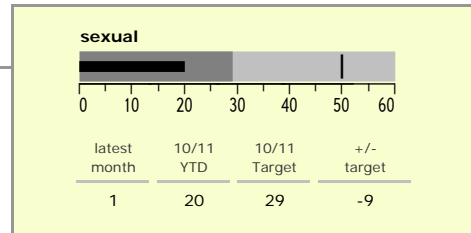

key

- over target by 25% or less
- more than 25% over target