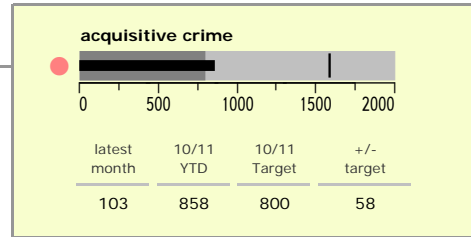

# Harborough District : crime reduction dashboard 2010/11 : September 2010

### national indicators

NI15 : serious violent crime	0.15
NI20 : assault with less serious injury	2.28
NI16 : serious acquisitive crime	6.66

(Rate per 1,000 population)

### top 10 high crime areas

	recorded offences 10/11 YTD
Lutterworth Centre & East	132
● Little Bowden South	124
Market Harborough Coventry Road	105
● Misterton, Gilmorton & Swinford	71
Market Harborough Centre	65
● Tilton, Hungarton & Tugby	61
Ullesthorpe & Magna Park	58
Mkt Harborough East & Welland Ind Est.	52
● Hallaton, Great Easton & Medbourne	52
● Greater Billesdon	51