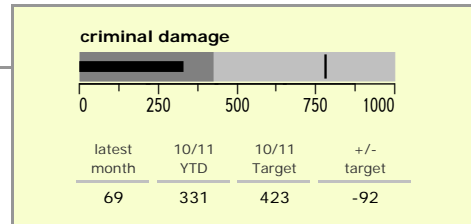

# Harborough District : crime reduction dashboard 2010/11 : September 2010

### national indicators

NI15 : serious violent crime	0.15
NI20 : assault with less serious injury	2.28
NI16 : serious acquisitive crime	6.66

(Rate per 1,000 population)

### top 10 high crime areas

	recorded offences 10/11 YTD
Lutterworth Centre & East	132
● Little Bowden South	124
Market Harborough Coventry Road	105
● Misterton, Gilmorton & Swinford	71
Market Harborough Centre	65
● Tilton, Hungarton & Tugby	61
Ullesthorpe & Magna Park	58
Mkt Harborough East & Welland Ind Est.	52
● Hallaton, Great Easton & Medbourne	52
● Greater Billesdon	51