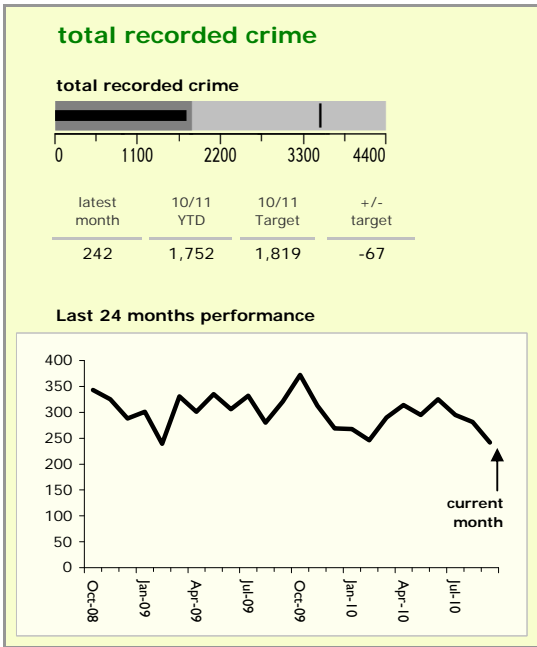

# Harborough District : crime reduction dashboard 2010/11 : September 2010

### national indicators

NI15 : serious violent crime	0.15
NI20 : assault with less serious injury	2.28
NI16 : serious acquisitive crime	6.66

(Rate per 1,000 population)

### top 10 high crime areas

	recorded offences 10/11 YTD
Lutterworth Centre & East	132
● Little Bowden South	124
Market Harborough Coventry Road	105
● Misterton, Gilmorton & Swinford	71
Market Harborough Centre	65
● Tilton, Hungarton & Tugby	61
Ullesthorpe & Magna Park	58
Mkt Harborough East & Welland Ind Est.	52
● Hallaton, Great Easton & Medbourne	52
● Greater Billesdon	51