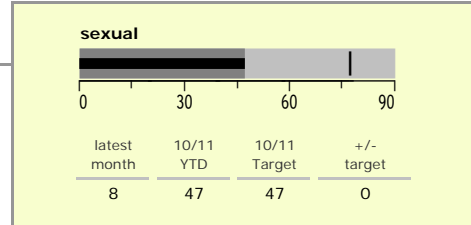

Hinckley and Bosworth Borough : crime reduction dashboard 2010/11 : September 2010

national indicators

● NI15 : serious violent crime	0.23
NI20 : assault with less serious injury	3.03
NI16 : serious acquisitive crime	9.71

(Rate per 1,000 population)

top 10 high crime areas

	recorded offences 10/11 YTD
Hinckley Town Centre	409
Hinckley Castle South West	109
Dodwells Bridge & H'brook Ind Est.	92
● Hinckley Fields	91
Hinckley Trinity West	85
Hinckley Town Centre North	83
● Earl Shilton North	82
Earl Shilton West	76
● Hinckley Barwell Lane	72
● Hinckley Hollycroft	71