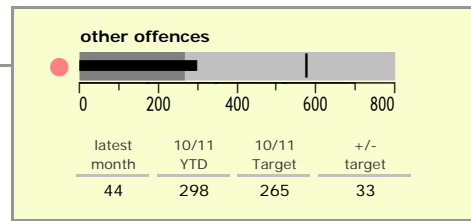

Hinckley and Bosworth Borough : crime reduction dashboard 2010/11 : September 2010

national indicators

● NI15 : serious violent crime	0.23
NI20 : assault with less serious injury	3.03
NI16 : serious acquisitive crime	9.71

(Rate per 1,000 population)

top 10 high crime areas

	recorded offences 10/11 YTD
Hinckley Town Centre	409
Hinckley Castle South West	109
Dodwells Bridge & H'brook Ind Est.	92
● Hinckley Fields	91
Hinckley Trinity West	85
Hinckley Town Centre North	83
● Earl Shilton North	82
Earl Shilton West	76
● Hinckley Barwell Lane	72
● Hinckley Hollycroft	71