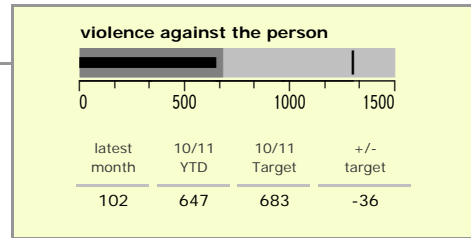

Hinckley and Bosworth Borough : crime reduction dashboard 2010/11 : September 2010

national indicators

● NI15 : serious violent crime	0.23
NI20 : assault with less serious injury	3.03
NI16 : serious acquisitive crime	9.71

(Rate per 1,000 population)

top 10 high crime areas

	recorded offences 10/11 YTD
Hinckley Town Centre	409
Hinckley Castle South West	109
Dodwells Bridge & H'brook Ind Est.	92
● Hinckley Fields	91
Hinckley Trinity West	85
Hinckley Town Centre North	83
● Earl Shilton North	82
Earl Shilton West	76
● Hinckley Barwell Lane	72
● Hinckley Hollycroft	71