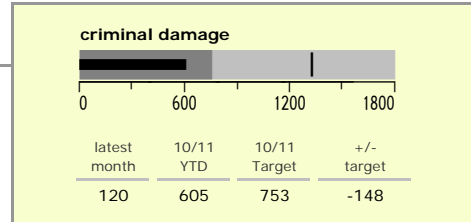

Hinckley and Bosworth Borough : crime reduction dashboard 2010/11 : September 2010

national indicators

● NI15 : serious violent crime	0.23
NI20 : assault with less serious injury	3.03
NI16 : serious acquisitive crime	9.71

(Rate per 1,000 population)

top 10 high crime areas

	recorded offences 10/11 YTD
Hinckley Town Centre	409
Hinckley Castle South West	109
Dodwells Bridge & H'brook Ind Est.	92
● Hinckley Fields	91
Hinckley Trinity West	85
Hinckley Town Centre North	83
● Earl Shilton North	82
Earl Shilton West	76
● Hinckley Barwell Lane	72
● Hinckley Hollycroft	71