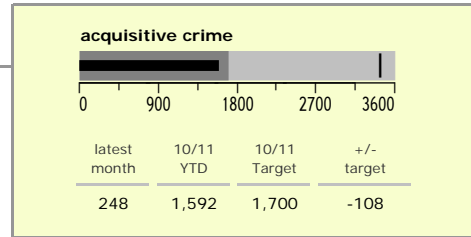

Hinckley and Bosworth Borough : crime reduction dashboard 2010/11 : September 2010

national indicators

● NI15 : serious violent crime	0.23
NI20 : assault with less serious injury	3.03
NI16 : serious acquisitive crime	9.71

(Rate per 1,000 population)

top 10 high crime areas

	recorded offences 10/11 YTD
Hinckley Town Centre	409
Hinckley Castle South West	109
Dodwells Bridge & H'brook Ind Est.	92
● Hinckley Fields	91
Hinckley Trinity West	85
Hinckley Town Centre North	83
● Earl Shilton North	82
Earl Shilton West	76
● Hinckley Barwell Lane	72
● Hinckley Hollycroft	71