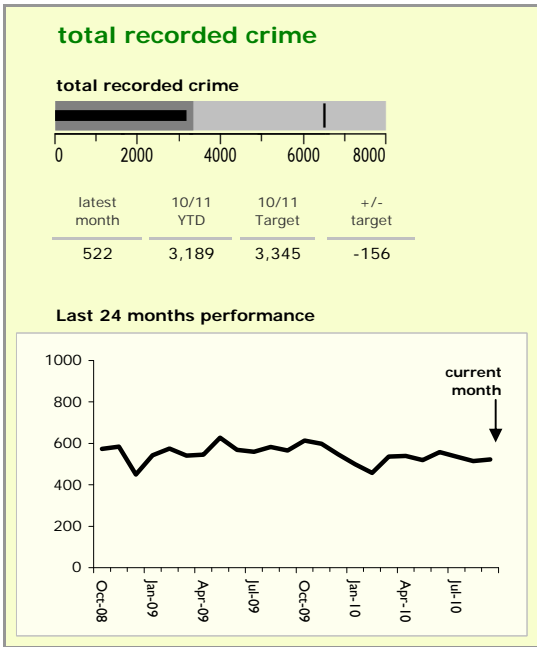

Hinckley and Bosworth Borough : crime reduction dashboard 2010/11 : September 2010

national indicators

● NI15 : serious violent crime	0.23
NI20 : assault with less serious injury	3.03
NI16 : serious acquisitive crime	9.71

(Rate per 1,000 population)

top 10 high crime areas

	recorded offences 10/11 YTD
Hinckley Town Centre	409
Hinckley Castle South West	109
Dodwells Bridge & H'brook Ind Est.	92
● Hinckley Fields	91
Hinckley Trinity West	85
Hinckley Town Centre North	83
● Earl Shilton North	82
Earl Shilton West	76
● Hinckley Barwell Lane	72
● Hinckley Hollycroft	71

key

- over target by 25% or less
- more than 25% over target