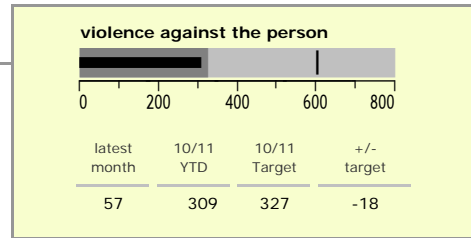

Melton Borough : crime reduction dashboard 2010/11 : September 2010

national indicators

NI15 : serious violent crime	0.24
NI20 : assault with less serious injury	4.43
NI16 : serious acquisitive crime	7.56

(Rate per 1,000 population)

top 10 high crime areas

	recorded offences 10/11 YTD
Melton Craven West	212
Melton Dorian North	97
Melton Warwick East	85
Melton Egerton East	84
Melton Warwick West	71
Melton Sysonby South	68
Waltham-on-the-Wolds & Scaford	58
Melton Newport West	58
Melton Newport South	49
Greater Frisby-on-the-Wreake	44