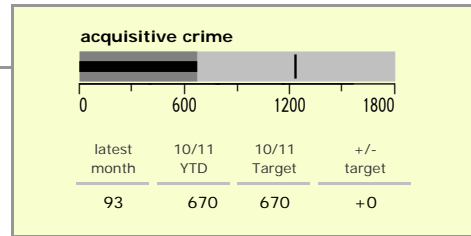

Melton Borough : crime reduction dashboard 2010/11 : September 2010

national indicators

NI15 : serious violent crime	0.24
NI20 : assault with less serious injury	4.43
NI16 : serious acquisitive crime	7.56

(Rate per 1,000 population)

top 10 high crime areas

	recorded offences 10/11 YTD
Melton Craven West	212
Melton Dorian North	97
Melton Warwick East	85
Melton Egerton East	84
Melton Warwick West	71
Melton Sysonby South	68
Waltham-on-the-Wolds & Scaford	58
Melton Newport West	58
Melton Newport South	49
Greater Frisby-on-the-Wreake	44