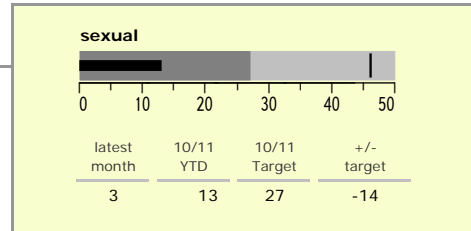

Melton Borough : crime reduction dashboard 2010/11 : September 2010

national indicators

NI15 : serious violent crime	0.24
NI20 : assault with less serious injury	4.43
NI16 : serious acquisitive crime	7.56

(Rate per 1,000 population)

top 10 high crime areas

	recorded offences 10/11 YTD
Melton Craven West	212
Melton Dorian North	97
Melton Warwick East	85
Melton Egerton East	84
Melton Warwick West	71
Melton Sysonby South	68
Waltham-on-the-Wolds & Scaford	58
Melton Newport West	58
Melton Newport South	49
Greater Frisby-on-the-Wreake	44