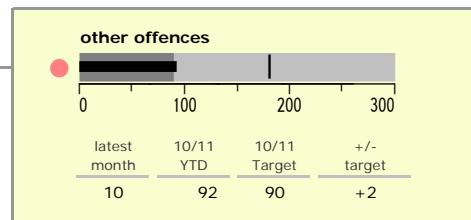

Melton Borough : crime reduction dashboard 2010/11 : September 2010

national indicators

NI15 : serious violent crime	0.24
NI20 : assault with less serious injury	4.43
NI16 : serious acquisitive crime	7.56

(Rate per 1,000 population)

top 10 high crime areas

	recorded offences 10/11 YTD
Melton Craven West	212
Melton Dorian North	97
Melton Warwick East	85
Melton Egerton East	84
Melton Warwick West	71
Melton Sysonby South	68
Waltham-on-the-Wolds & Scaford	58
Melton Newport West	58
Melton Newport South	49
Greater Frisby-on-the-Wreake	44