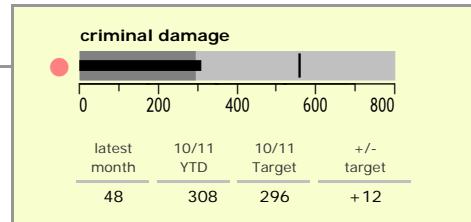

Melton Borough : crime reduction dashboard 2010/11 : September 2010

national indicators

NI15 : serious violent crime	0.24
NI20 : assault with less serious injury	4.43
NI16 : serious acquisitive crime	7.56

(Rate per 1,000 population)

top 10 high crime areas

	recorded offences 10/11 YTD
Melton Craven West	212
Melton Dorian North	97
Melton Warwick East	85
Melton Egerton East	84
Melton Warwick West	71
Melton Sysonby South	68
Waltham-on-the-Wolds & Scaford	58
Melton Newport West	58
Melton Newport South	49
Greater Frisby-on-the-Wreake	44