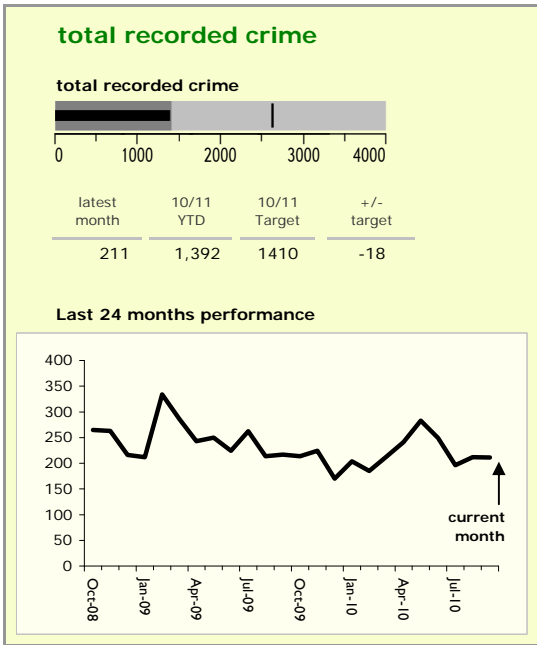

Melton Borough : crime reduction dashboard 2010/11 : September 2010

national indicators

NI15 : serious violent crime	0.24
NI20 : assault with less serious injury	4.43
NI16 : serious acquisitive crime	7.56

(Rate per 1,000 population)

top 10 high crime areas

	recorded offences 10/11 YTD
Melton Craven West	212
Melton Dorian North	97
Melton Warwick East	85
Melton Egerton East	84
Melton Warwick West	71
Melton Sysonby South	68
Waltham-on-the-Wolds & Scaford	58
Melton Newport West	58
Melton Newport South	49
Greater Frisby-on-the-Wreake	44

key

- over target by 25% or less
- more than 25% over target