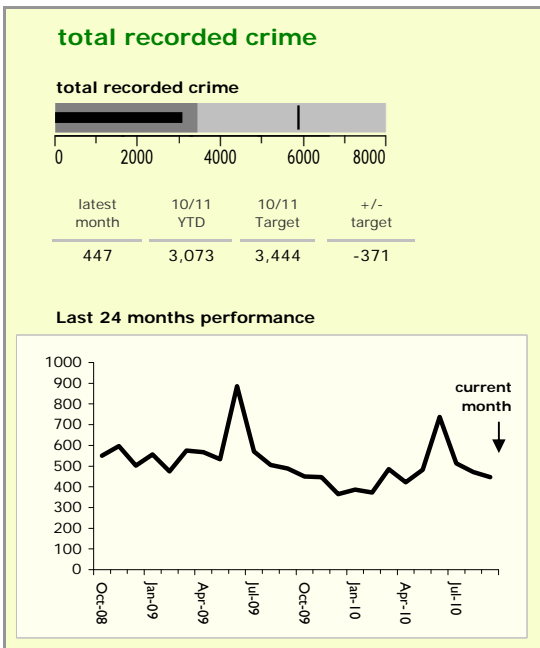

North West Leicestershire District : crime reduction dashboard 2010/11 : September 2010

national indicators

NI15 : serious violent crime	0.18
NI20 : assault with less serious injury	4.80
NI16 : serious acquisitive crime	10.51

(Rate per 1,000 population)

top 10 high crime areas

Area	recorded offences 10/11 YTD
Coalville Centre	299
Castle Donington NE & Hemmington	207
Castle Donington W & Donington Park	159
Measham Centre	104
Castle Donington South	98
Bardon	97
Coalville Stephenson Way	94
Ashby Ivanhoe East	86
Greater Appleby	82
Ashby Castle North	79

key

- over target by 25% or less
- more than 25% over target