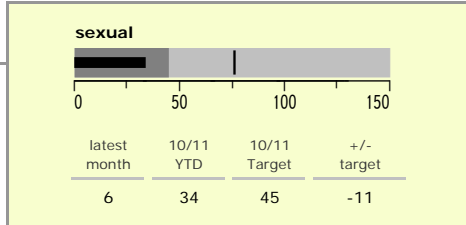

North West Leicestershire District : crime reduction dashboard 2010/11 : September 2010

national indicators

NI15 : serious violent crime	0.18
NI20 : assault with less serious injury	4.80
NI16 : serious acquisitive crime	10.51

(Rate per 1,000 population)

top 10 high crime areas

Area	recorded offences 10/11 YTD
Coalville Centre	299
Castle Donington NE & Hemmington	207
Castle Donington W & Donington Park	159
Measham Centre	104
Castle Donington South	98
Bardon	97
Coalville Stephenson Way	94
Ashby Ivanhoe East	86
Greater Appleby	82
Ashby Castle North	79