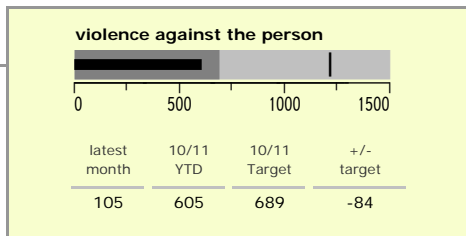

North West Leicestershire District : crime reduction dashboard 2010/11 : September 2010

national indicators

NI15 : serious violent crime	0.18
NI20 : assault with less serious injury	4.80
NI16 : serious acquisitive crime	10.51

(Rate per 1,000 population)

top 10 high crime areas

Area	recorded offences 10/11 YTD
Coalville Centre	299
Castle Donington NE & Hemmington	207
Castle Donington W & Donington Park	159
Measham Centre	104
Castle Donington South	98
Bardon	97
Coalville Stephenson Way	94
Ashby Ivanhoe East	86
Greater Appleby	82
Ashby Castle North	79