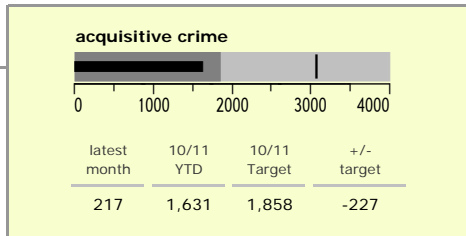

North West Leicestershire District : crime reduction dashboard 2010/11 : September 2010

national indicators

NI15 : serious violent crime	0.18
NI20 : assault with less serious injury	4.80
NI16 : serious acquisitive crime	10.51

(Rate per 1,000 population)

top 10 high crime areas

Area	recorded offences 10/11 YTD
Coalville Centre	299
Castle Donington NE & Hemmington	207
Castle Donington W & Donington Park	159
Measham Centre	104
Castle Donington South	98
Bardon	97
Coalville Stephenson Way	94
Ashby Ivanhoe East	86
Greater Appleby	82
Ashby Castle North	79