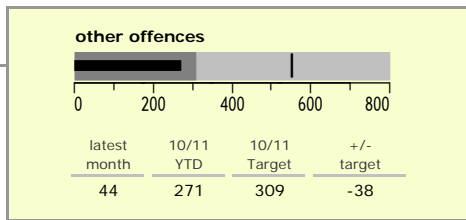

North West Leicestershire District : crime reduction dashboard 2010/11 : September 2010

national indicators

NI15 : serious violent crime	0.18
NI20 : assault with less serious injury	4.80
NI16 : serious acquisitive crime	10.51

(Rate per 1,000 population)

top 10 high crime areas

Area	recorded offences 10/11 YTD
Coalville Centre	299
Castle Donington NE & Hemmington	207
Castle Donington W & Donington Park	159
Measham Centre	104
Castle Donington South	98
Bardon	97
Coalville Stephenson Way	94
Ashby Ivanhoe East	86
Greater Appleby	82
Ashby Castle North	79