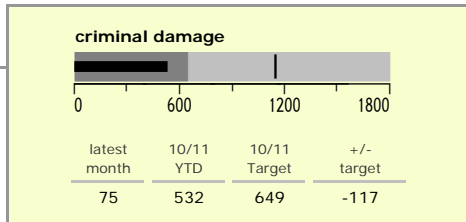

North West Leicestershire District : crime reduction dashboard 2010/11 : September 2010

national indicators

NI15 : serious violent crime	0.18
NI20 : assault with less serious injury	4.80
NI16 : serious acquisitive crime	10.51

(Rate per 1,000 population)

top 10 high crime areas

Area	recorded offences 10/11 YTD
Coalville Centre	299
Castle Donington NE & Hemmington	207
Castle Donington W & Donington Park	159
Measham Centre	104
Castle Donington South	98
Bardon	97
Coalville Stephenson Way	94
Ashby Ivanhoe East	86
Greater Appleby	82
Ashby Castle North	79