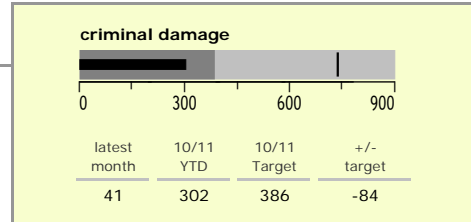

Oadby and Wigston Borough : crime reduction dashboard 2010/11 : September 2010

national indicators

NI15 : serious violent crime	0.14
NI20 : assault with less serious injury	3.48
NI16 : serious acquisitive crime	6.97

(Rate per 1,000 population)

top 10 high crime areas

	recorded offences 10/11 YTD
Guthlaxton College & Police Station	208
● Oadby Stoughton Drive	134
S Wigston Blaby Rd & Saffron Rd	100
● S Wigston Countesthorpe Rd	87
Chartwell Drive Industrial Estate	85
● S Wigston Canal St & Countesthorpe Rd	84
The Parade & Leicester Racecourse	78
Wigston Meadow Primary School	75
Wigston Centre	69
Oadby London Road	63