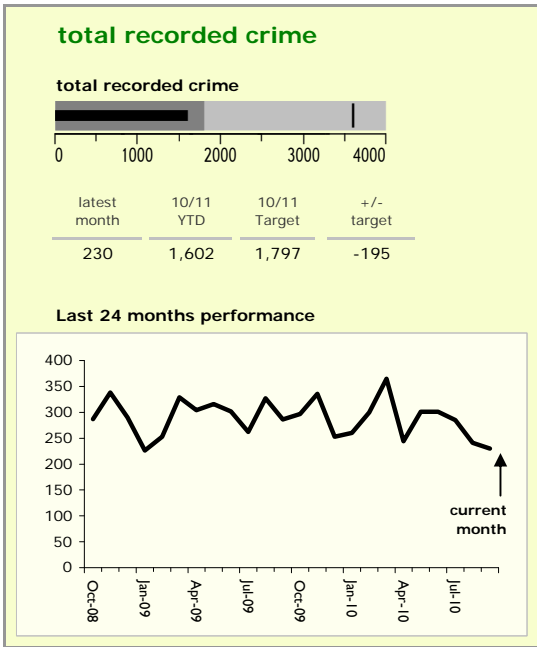

Oadby and Wigston Borough : crime reduction dashboard 2010/11 : September 2010

national indicators

NI15 : serious violent crime	0.14
NI20 : assault with less serious injury	3.48
NI16 : serious acquisitive crime	6.97

(Rate per 1,000 population)

top 10 high crime areas

	recorded offences 10/11 YTD
Guthlaxton College & Police Station	208
● Oadby Stoughton Drive	134
S Wigston Blaby Rd & Saffron Rd	100
● S Wigston Countesthorpe Rd	87
Chartwell Drive Industrial Estate	85
● S Wigston Canal St & Countesthorpe Rd	84
The Parade & Leicester Racecourse	78
Wigston Meadow Primary School	75
Wigston Centre	69
Oadby London Road	63

key

- over target by 25% or less
- more than 25% over target