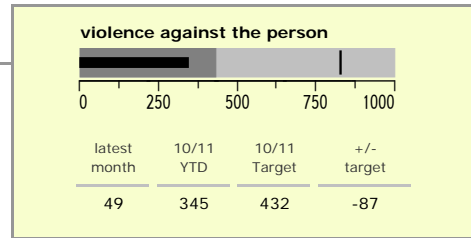

Oadby and Wigston Borough : crime reduction dashboard 2010/11 : September 2010

national indicators

NI15 : serious violent crime	0.14
NI20 : assault with less serious injury	3.48
NI16 : serious acquisitive crime	6.97

(Rate per 1,000 population)

top 10 high crime areas

	recorded offences 10/11 YTD
Guthlaxton College & Police Station	208
● Oadby Stoughton Drive	134
S Wigston Blaby Rd & Saffron Rd	100
● S Wigston Countesthorpe Rd	87
Chartwell Drive Industrial Estate	85
● S Wigston Canal St & Countesthorpe Rd	84
The Parade & Leicester Racecourse	78
Wigston Meadow Primary School	75
Wigston Centre	69
Oadby London Road	63