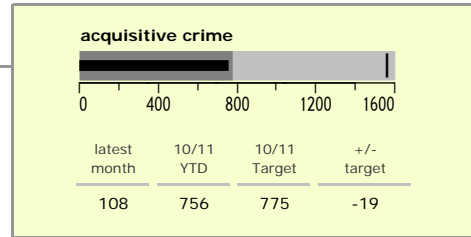

Oadby and Wigston Borough : crime reduction dashboard 2010/11 : September 2010

national indicators

NI15 : serious violent crime	0.14
NI20 : assault with less serious injury	3.48
NI16 : serious acquisitive crime	6.97

(Rate per 1,000 population)

top 10 high crime areas

	recorded offences 10/11 YTD
Guthlaxton College & Police Station	208
● Oadby Stoughton Drive	134
S Wigston Blaby Rd & Saffron Rd	100
● S Wigston Countesthorpe Rd	87
Chartwell Drive Industrial Estate	85
● S Wigston Canal St & Countesthorpe Rd	84
The Parade & Leicester Racecourse	78
Wigston Meadow Primary School	75
Wigston Centre	69
Oadby London Road	63