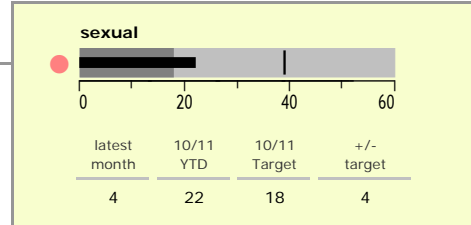

Oadby and Wigston Borough : crime reduction dashboard 2010/11 : September 2010

national indicators

NI15 : serious violent crime	0.14
NI20 : assault with less serious injury	3.48
NI16 : serious acquisitive crime	6.97

(Rate per 1,000 population)

top 10 high crime areas

	recorded offences 10/11 YTD
Guthlaxton College & Police Station	208
● Oadby Stoughton Drive	134
S Wigston Blaby Rd & Saffron Rd	100
● S Wigston Countesthorpe Rd	87
Chartwell Drive Industrial Estate	85
● S Wigston Canal St & Countesthorpe Rd	84
The Parade & Leicester Racecourse	78
Wigston Meadow Primary School	75
Wigston Centre	69
Oadby London Road	63