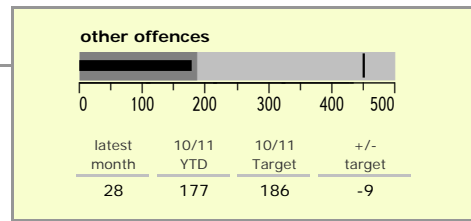

Oadby and Wigston Borough : crime reduction dashboard 2010/11 : September 2010

national indicators

NI15 : serious violent crime	0.14
NI20 : assault with less serious injury	3.48
NI16 : serious acquisitive crime	6.97

(Rate per 1,000 population)

top 10 high crime areas

	recorded offences 10/11 YTD
Guthlaxton College & Police Station	208
● Oadby Stoughton Drive	134
S Wigston Blaby Rd & Saffron Rd	100
● S Wigston Countesthorpe Rd	87
Chartwell Drive Industrial Estate	85
● S Wigston Canal St & Countesthorpe Rd	84
The Parade & Leicester Racecourse	78
Wigston Meadow Primary School	75
Wigston Centre	69
Oadby London Road	63