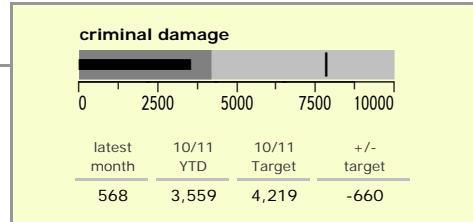

# Leicestershire County : crime reduction dashboard 2010/11 : September 2010

### national indicators

NI15 : serious violent crime	0.21
NI20 : assault with less serious injury	3.87
NI16 : serious acquisitive crime	9.34

(Rate per 1,000 population)

### top 10 high crime areas

Area	recorded offences 10/11 YTD
Loughborough Centre West	502
Hinckley Town Centre	409
Coalville Centre	299
Loughborough Bell Foundry	248
Fosse Park	248
Melton Craven West	212
Guthlaxton College & Police Station	208
Castle Donington NE & Hemmington	207
Loughborough Toothill Road	195
Loughborough Centre South	184