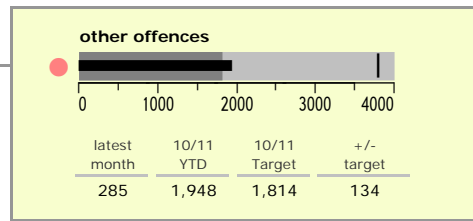

key
● over target by 25% or less
● more than 25% over target