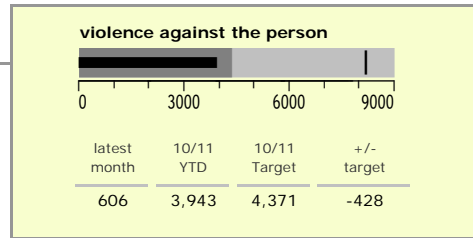

key
● over target by 25% or less
● more than 25% over target