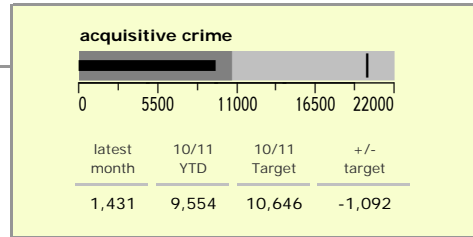

key
● over target by 25% or less
● more than 25% over target