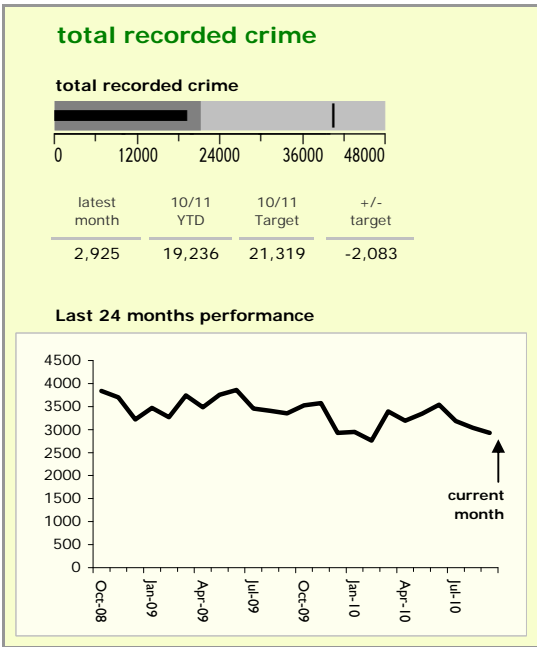

# Leicestershire County : crime reduction dashboard 2010/11 : September 2010

### national indicators

NI15 : serious violent crime	0.21
NI20 : assault with less serious injury	3.87
NI16 : serious acquisitive crime	9.34

(Rate per 1,000 population)

### top 10 high crime areas

Area	recorded offences 10/11 YTD
Loughborough Centre West	502
Hinckley Town Centre	409
Coalville Centre	299
Loughborough Bell Foundry	248
Fosse Park	248
Melton Craven West	212
Guthlaxton College & Police Station	208
Castle Donington NE & Hemmington	207
Loughborough Toothill Road	195
Loughborough Centre South	184