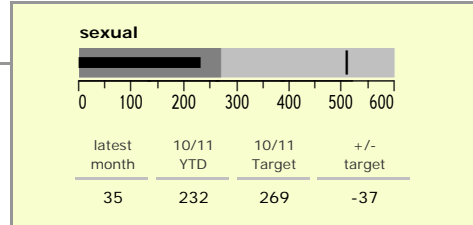

key
● over target by 25% or less
● more than 25% over target