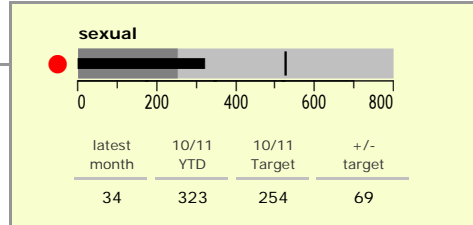

key

- over target by 25% or less
- more than 25% over target