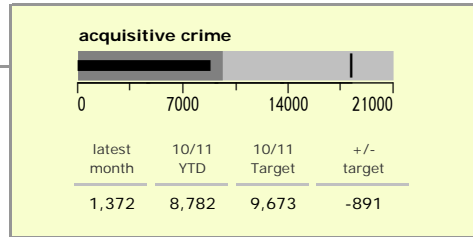

key

- over target by 25% or less
- more than 25% over target