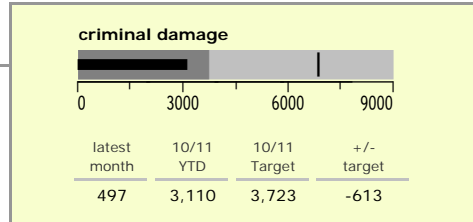

key

- over target by 25% or less
- more than 25% over target