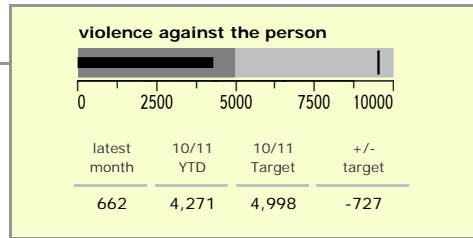

key

- over target by 25% or less
- more than 25% over target