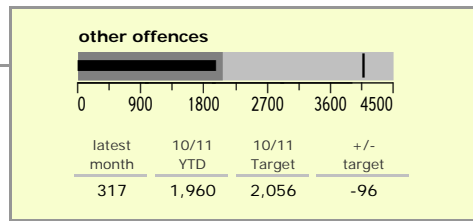

key

- over target by 25% or less
- more than 25% over target