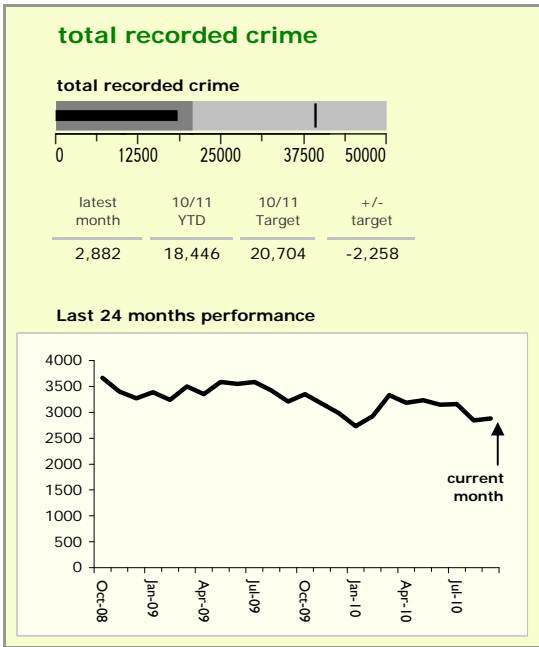

# Leicester City : crime reduction dashboard 2010/11 : September 2010

### national indicators

NI15 : serious violent crime	0.50
NI20 : assault with less serious injury	8.97
NI16 : serious acquisitive crime	20.98

(Rate per 1,000 population)

### top 10 high crime areas

	recorded offences 10/11 YTD
Castle-City Centre	2,823
● Castle-De Montfort Street	534
● Abb-Abbey Park	464
Castle-De Montfort University	336
Bleys-Glenfield Hospital	281
Castle-Victoria Park	276
Castle-Princess Road West	232
● Wcotes-Ridley Street	210
● Fosse-Woodgate	196
● Humb-Quakesick Spinney	188