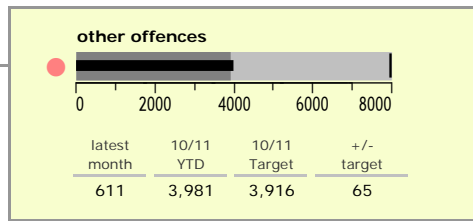

Leicestershire Force Area : crime reduction dashboard 2010/11 : September 2010

national indicators

NI15 : serious violent crime	0.29
NI20 : assault with less serious injury	5.38
NI16 : serious acquisitive crime	12.71

(Rate per 1,000 population)

top 10 high crime areas

	recorded offences 10/11 YTD
Castle-City Centre	2,823
Castle-De Montfort Street	534
Loughborough Centre West	502
Abb-Abbey Park	464
Hinckley Town Centre	409
Castle-De Montfort University	336
Coalville Centre	299
Bleys-Glenfield Hospital	281
Castle-Victoria Park	276
Loughborough Bell Foundry	248