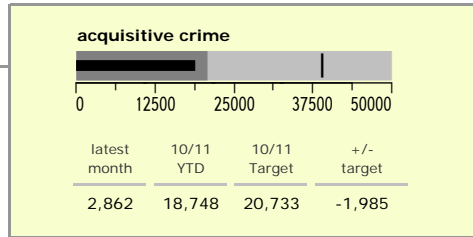

Leicestershire Force Area : crime reduction dashboard 2010/11 : September 2010

national indicators

NI15 : serious violent crime	0.29
NI20 : assault with less serious injury	5.38
NI16 : serious acquisitive crime	12.71

(Rate per 1,000 population)

top 10 high crime areas

	recorded offences 10/11 YTD
Castle-City Centre	2,823
Castle-De Montfort Street	534
Loughborough Centre West	502
Abb-Abbey Park	464
Hinckley Town Centre	409
Castle-De Montfort University	336
Coalville Centre	299
Bleys-Glenfield Hospital	281
Castle-Victoria Park	276
Loughborough Bell Foundry	248