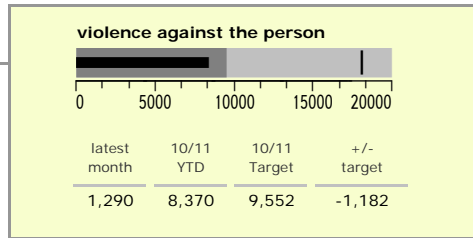

Leicestershire Force Area : crime reduction dashboard 2010/11 : September 2010

national indicators

NI15 : serious violent crime	0.29
NI20 : assault with less serious injury	5.38
NI16 : serious acquisitive crime	12.71

(Rate per 1,000 population)

top 10 high crime areas

	recorded offences 10/11 YTD
Castle-City Centre	2,823
Castle-De Montfort Street	534
Loughborough Centre West	502
Abb-Abbey Park	464
Hinckley Town Centre	409
Castle-De Montfort University	336
Coalville Centre	299
Bleys-Glenfield Hospital	281
Castle-Victoria Park	276
Loughborough Bell Foundry	248