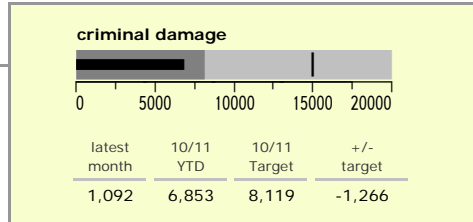

Leicestershire Force Area : crime reduction dashboard 2010/11 : September 2010

national indicators

NI15 : serious violent crime	0.29
NI20 : assault with less serious injury	5.38
NI16 : serious acquisitive crime	12.71

(Rate per 1,000 population)

top 10 high crime areas

	recorded offences 10/11 YTD
Castle-City Centre	2,823
Castle-De Montfort Street	534
Loughborough Centre West	502
Abb-Abbey Park	464
Hinckley Town Centre	409
Castle-De Montfort University	336
Coalville Centre	299
Bleys-Glenfield Hospital	281
Castle-Victoria Park	276
Loughborough Bell Foundry	248