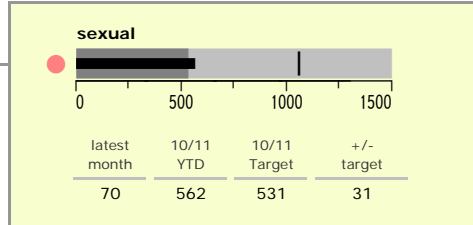

Leicestershire Force Area : crime reduction dashboard 2010/11 : September 2010

national indicators

NI15 : serious violent crime	0.29
NI20 : assault with less serious injury	5.38
NI16 : serious acquisitive crime	12.71

(Rate per 1,000 population)

top 10 high crime areas

	recorded offences 10/11 YTD
Castle-City Centre	2,823
Castle-De Montfort Street	534
Loughborough Centre West	502
Abb-Abbey Park	464
Hinckley Town Centre	409
Castle-De Montfort University	336
Coalville Centre	299
Bleys-Glenfield Hospital	281
Castle-Victoria Park	276
Loughborough Bell Foundry	248