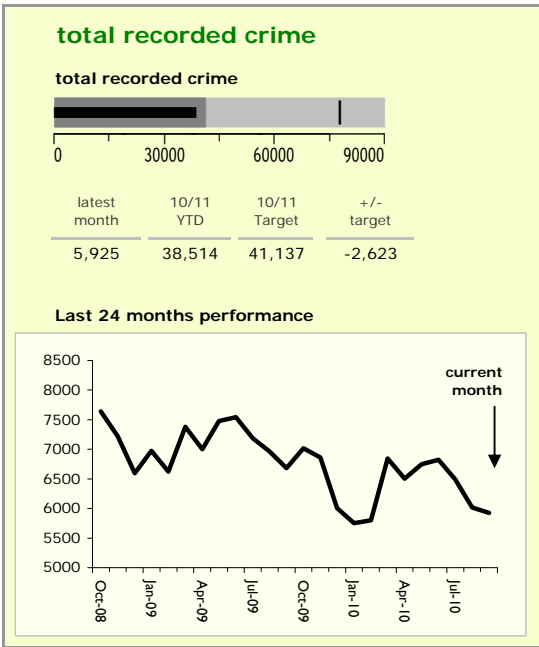

Leicestershire Force Area : crime reduction dashboard 2010/11 : September 2010

national indicators

NI15 : serious violent crime	0.29
NI20 : assault with less serious injury	5.38
NI16 : serious acquisitive crime	12.71

(Rate per 1,000 population)

top 10 high crime areas

	recorded offences 10/11 YTD
Castle-City Centre	2,823
Castle-De Montfort Street	534
Loughborough Centre West	502
Abb-Abbey Park	464
Hinckley Town Centre	409
Castle-De Montfort University	336
Coalville Centre	299
Bleys-Glenfield Hospital	281
Castle-Victoria Park	276
Loughborough Bell Foundry	248

key

- over target by 25% or less
- more than 25% over target