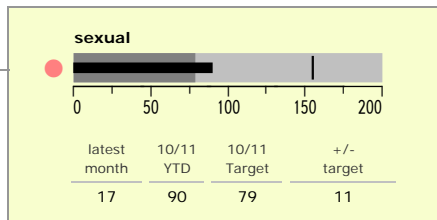

Charnwood Borough : crime reduction dashboard 2010/11 : October 2010

national indicators

NI15 : serious violent crime	0.32
NI20 : assault with less serious injury	5.28
NI16 : serious acquisitive crime	10.08

(Rate per 1,000 population)

top 10 high crime areas

	recorded offences 10/11 YTD
Loughborough Centre West	582
Loughborough Bell Foundry	291
Loughborough Toothill Road	243
Loughborough Centre South	211
Loughborough Canal South	187
Thurmaston North West	153
Loughborough Woodthorpe	129
Loughborough Derby Road East	129
Loughborough Ashby East	125
Wanlip	106