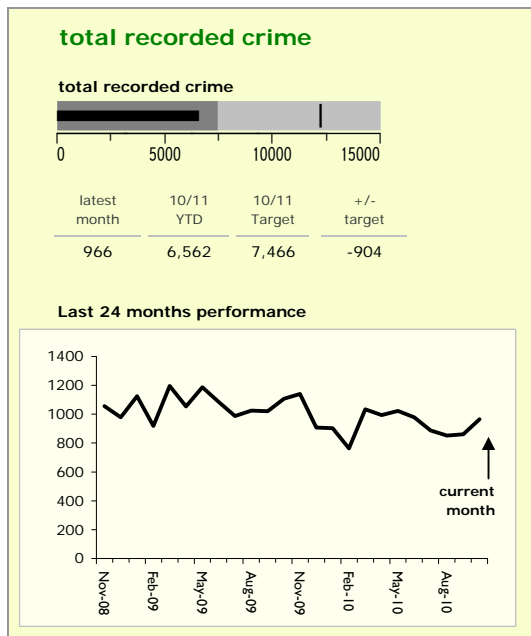

Charnwood Borough : crime reduction dashboard 2010/11 : October 2010

national indicators

NI15 : serious violent crime	0.32
NI20 : assault with less serious injury	5.28
NI16 : serious acquisitive crime	10.08

(Rate per 1,000 population)

top 10 high crime areas

	recorded offences 10/11 YTD
Loughborough Centre West	582
Loughborough Bell Foundry	291
Loughborough Toothill Road	243
Loughborough Centre South	211
Loughborough Canal South	187
Thurmaston North West	153
Loughborough Woodthorpe	129
Loughborough Derby Road East	129
Loughborough Ashby East	125
Wanlip	106