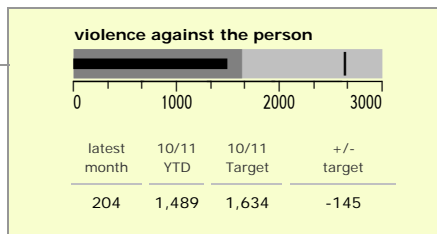

Charnwood Borough : crime reduction dashboard 2010/11 : October 2010

national indicators

NI15 : serious violent crime	0.32
NI20 : assault with less serious injury	5.28
NI16 : serious acquisitive crime	10.08

(Rate per 1,000 population)

top 10 high crime areas

	recorded offences 10/11 YTD
Loughborough Centre West	582
Loughborough Bell Foundry	291
Loughborough Toothill Road	243
Loughborough Centre South	211
Loughborough Canal South	187
Thurmaston North West	153
Loughborough Woodthorpe	129
Loughborough Derby Road East	129
Loughborough Ashby East	125
Wanlip	106