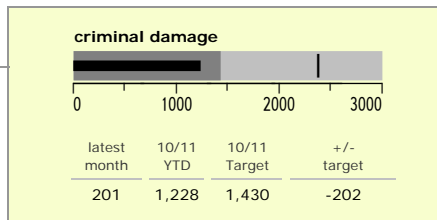

Charnwood Borough : crime reduction dashboard 2010/11 : October 2010

national indicators

NI15 : serious violent crime	0.32
NI20 : assault with less serious injury	5.28
NI16 : serious acquisitive crime	10.08

(Rate per 1,000 population)

top 10 high crime areas

	recorded offences 10/11 YTD
Loughborough Centre West	582
Loughborough Bell Foundry	291
Loughborough Toothill Road	243
Loughborough Centre South	211
Loughborough Canal South	187
Thurmaston North West	153
Loughborough Woodthorpe	129
Loughborough Derby Road East	129
Loughborough Ashby East	125
Wanlip	106