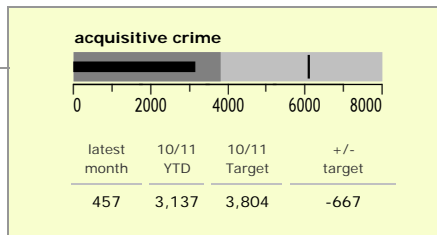

Charnwood Borough : crime reduction dashboard 2010/11 : October 2010

national indicators

NI15 : serious violent crime	0.32
NI20 : assault with less serious injury	5.28
NI16 : serious acquisitive crime	10.08

(Rate per 1,000 population)

top 10 high crime areas

	recorded offences 10/11 YTD
Loughborough Centre West	582
Loughborough Bell Foundry	291
Loughborough Toothill Road	243
Loughborough Centre South	211
Loughborough Canal South	187
Thurmaston North West	153
Loughborough Woodthorpe	129
Loughborough Derby Road East	129
Loughborough Ashby East	125
Wanlip	106