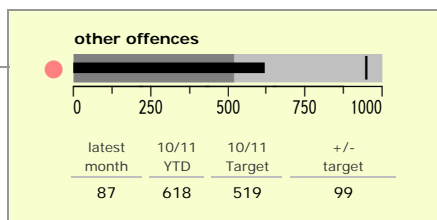

Charnwood Borough : crime reduction dashboard 2010/11 : October 2010

national indicators

NI15 : serious violent crime	0.32
NI20 : assault with less serious injury	5.28
NI16 : serious acquisitive crime	10.08

(Rate per 1,000 population)

top 10 high crime areas

	recorded offences 10/11 YTD
Loughborough Centre West	582
Loughborough Bell Foundry	291
Loughborough Toothill Road	243
Loughborough Centre South	211
Loughborough Canal South	187
Thurmaston North West	153
Loughborough Woodthorpe	129
Loughborough Derby Road East	129
Loughborough Ashby East	125
Wanlip	106