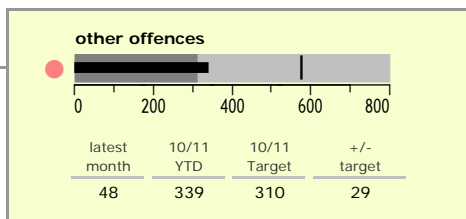

Hinckley and Bosworth Borough : crime reduction dashboard 2010/11 : October 2010

national indicators

● NI15 : serious violent crime	0.20
NI20 : assault with less serious injury	3.12
NI16 : serious acquisitive crime	9.82

(Rate per 1,000 population)

top 10 high crime areas

	recorded offences 10/11 YTD
Hinckley Town Centre	468
Hinckley Castle South West	121
Dodwells Bridge & H'brook Ind. Est.	118
● Hinckley Fields	101
Hinckley Town Centre North	97
● Hinckley Trinity West	96
Earl Shilton North	88
Earl Shilton West	87
● Hinckley Barwell Lane	79
Desford North & Peckleton	74