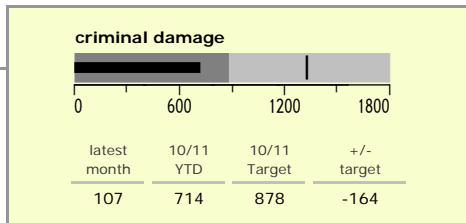

Hinckley and Bosworth Borough : crime reduction dashboard 2010/11 : October 2010

national indicators

● NI15 : serious violent crime	0.20
NI20 : assault with less serious injury	3.12
NI16 : serious acquisitive crime	9.82

(Rate per 1,000 population)

top 10 high crime areas

	recorded offences 10/11 YTD
Hinckley Town Centre	468
Hinckley Castle South West	121
Dodwells Bridge & H'brook Ind. Est.	118
● Hinckley Fields	101
Hinckley Town Centre North	97
● Hinckley Trinity West	96
Earl Shilton North	88
Earl Shilton West	87
● Hinckley Barwell Lane	79
Desford North & Peckleton	74