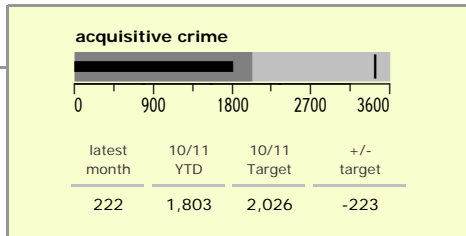

Hinckley and Bosworth Borough : crime reduction dashboard 2010/11 : October 2010

national indicators

● NI15 : serious violent crime	0.20
NI20 : assault with less serious injury	3.12
NI16 : serious acquisitive crime	9.82

(Rate per 1,000 population)

top 10 high crime areas

	recorded offences 10/11 YTD
Hinckley Town Centre	468
Hinckley Castle South West	121
Dodwells Bridge & H'brook Ind. Est.	118
● Hinckley Fields	101
Hinckley Town Centre North	97
● Hinckley Trinity West	96
Earl Shilton North	88
Earl Shilton West	87
● Hinckley Barwell Lane	79
Desford North & Peckleton	74