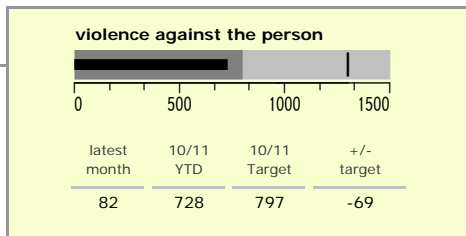

Hinckley and Bosworth Borough : crime reduction dashboard 2010/11 : October 2010

national indicators

● NI15 : serious violent crime	0.20
NI20 : assault with less serious injury	3.12
NI16 : serious acquisitive crime	9.82

(Rate per 1,000 population)

top 10 high crime areas

	recorded offences 10/11 YTD
Hinckley Town Centre	468
Hinckley Castle South West	121
Dodwells Bridge & H'brook Ind. Est.	118
● Hinckley Fields	101
Hinckley Town Centre North	97
● Hinckley Trinity West	96
Earl Shilton North	88
Earl Shilton West	87
● Hinckley Barwell Lane	79
Desford North & Peckleton	74