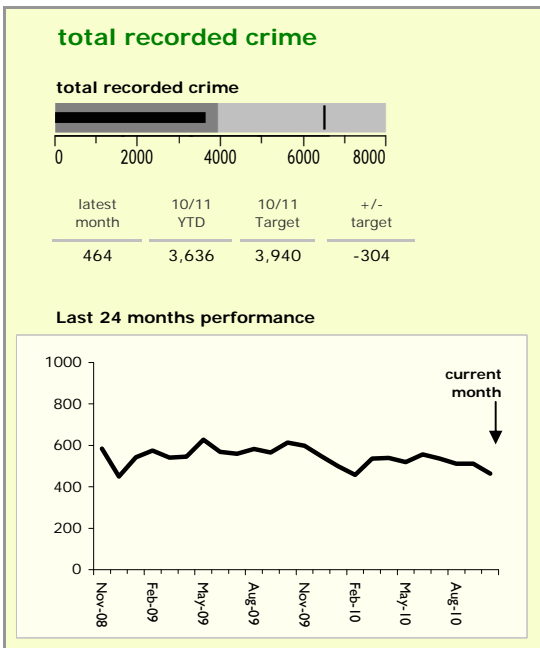

Hinckley and Bosworth Borough : crime reduction dashboard 2010/11 : October 2010

national indicators

● NI15 : serious violent crime	0.20
NI20 : assault with less serious injury	3.12
NI16 : serious acquisitive crime	9.82

(Rate per 1,000 population)

top 10 high crime areas

	recorded offences 10/11 YTD
Hinckley Town Centre	468
Hinckley Castle South West	121
Dodwells Bridge & H'brook Ind. Est.	118
● Hinckley Fields	101
Hinckley Town Centre North	97
● Hinckley Trinity West	96
Earl Shilton North	88
Earl Shilton West	87
● Hinckley Barwell Lane	79
Desford North & Peckleton	74