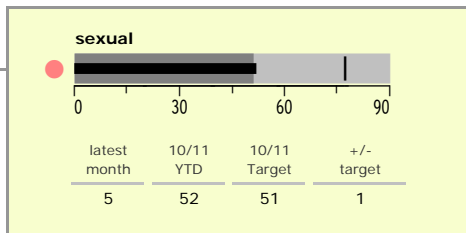

Hinckley and Bosworth Borough : crime reduction dashboard 2010/11 : October 2010

national indicators

● NI15 : serious violent crime	0.20
NI20 : assault with less serious injury	3.12
NI16 : serious acquisitive crime	9.82

(Rate per 1,000 population)

top 10 high crime areas

	recorded offences 10/11 YTD
Hinckley Town Centre	468
Hinckley Castle South West	121
Dodwells Bridge & H'brook Ind. Est.	118
● Hinckley Fields	101
Hinckley Town Centre North	97
● Hinckley Trinity West	96
Earl Shilton North	88
Earl Shilton West	87
● Hinckley Barwell Lane	79
Desford North & Peckleton	74