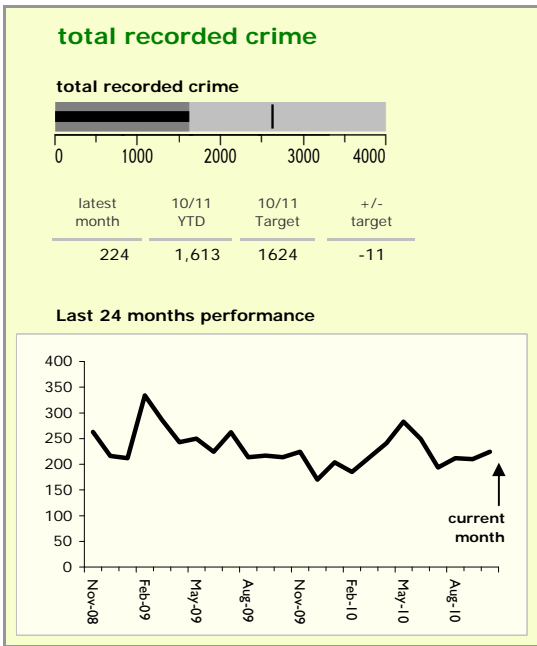

Melton Borough : crime reduction dashboard 2010/11 : October 2010

national indicators

NI15 : serious violent crime	0.21
NI20 : assault with less serious injury	4.07
NI16 : serious acquisitive crime	7.90

(Rate per 1,000 population)

top 10 high crime areas

	recorded offences 10/11 YTD
● Melton Craven West	245
● Melton Dorian North	106
● Melton Warwick East	94
Melton Egerton East	93
● Melton Warwick West	81
Melton Sysonby South	77
Melton Newport West	68
● Waltham-on-the-Wolds & Scaford	66
Melton Newport South	61
Greater Frisby-on-the-Wreake	54

key

- over target by 25% or less
- more than 25% over target