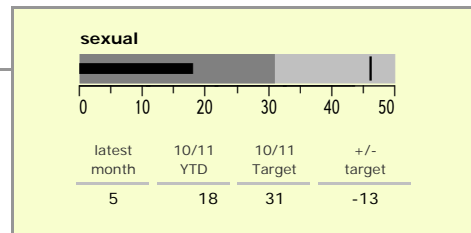

Melton Borough : crime reduction dashboard 2010/11 : October 2010

national indicators

NI15 : serious violent crime	0.21
NI20 : assault with less serious injury	4.07
NI16 : serious acquisitive crime	7.90

(Rate per 1,000 population)

top 10 high crime areas

	recorded offences 10/11 YTD
● Melton Craven West	245
● Melton Dorian North	106
● Melton Warwick East	94
Melton Egerton East	93
● Melton Warwick West	81
Melton Sysonby South	77
Melton Newport West	68
● Waltham-on-the-Wolds & Scaford	66
Melton Newport South	61
Greater Frisby-on-the-Wreake	54