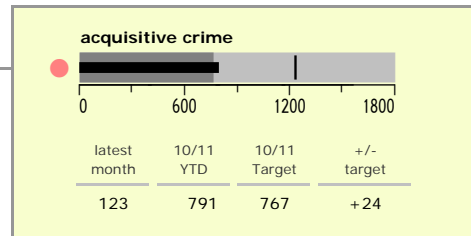

Melton Borough : crime reduction dashboard 2010/11 : October 2010

national indicators

NI15 : serious violent crime	0.21
NI20 : assault with less serious injury	4.07
NI16 : serious acquisitive crime	7.90

(Rate per 1,000 population)

top 10 high crime areas

	recorded offences 10/11 YTD
● Melton Craven West	245
● Melton Dorian North	106
● Melton Warwick East	94
Melton Egerton East	93
● Melton Warwick West	81
Melton Sysonby South	77
Melton Newport West	68
● Waltham-on-the-Wolds & Scaford	66
Melton Newport South	61
Greater Frisby-on-the-Wreake	54