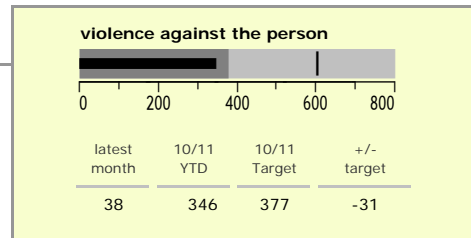

Melton Borough : crime reduction dashboard 2010/11 : October 2010

national indicators

NI15 : serious violent crime	0.21
NI20 : assault with less serious injury	4.07
NI16 : serious acquisitive crime	7.90

(Rate per 1,000 population)

top 10 high crime areas

	recorded offences 10/11 YTD
● Melton Craven West	245
● Melton Dorian North	106
● Melton Warwick East	94
Melton Egerton East	93
● Melton Warwick West	81
Melton Sysonby South	77
Melton Newport West	68
● Waltham-on-the-Wolds & Scaford	66
Melton Newport South	61
Greater Frisby-on-the-Wreake	54