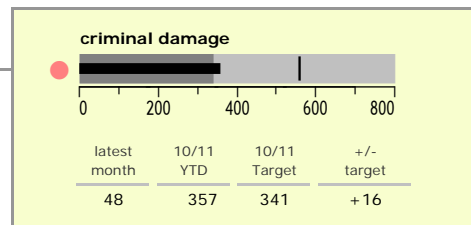

Melton Borough : crime reduction dashboard 2010/11 : October 2010

national indicators

NI15 : serious violent crime	0.21
NI20 : assault with less serious injury	4.07
NI16 : serious acquisitive crime	7.90

(Rate per 1,000 population)

top 10 high crime areas

	recorded offences 10/11 YTD
● Melton Craven West	245
● Melton Dorian North	106
● Melton Warwick East	94
Melton Egerton East	93
● Melton Warwick West	81
Melton Sysonby South	77
Melton Newport West	68
● Waltham-on-the-Wolds & Scaford	66
Melton Newport South	61
Greater Frisby-on-the-Wreake	54