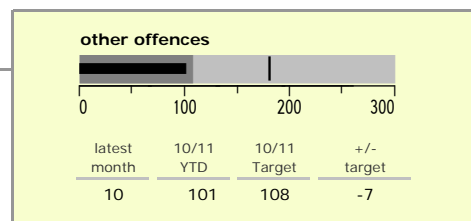

Melton Borough : crime reduction dashboard 2010/11 : October 2010

national indicators

NI15 : serious violent crime	0.21
NI20 : assault with less serious injury	4.07
NI16 : serious acquisitive crime	7.90

(Rate per 1,000 population)

top 10 high crime areas

	recorded offences 10/11 YTD
● Melton Craven West	245
● Melton Dorian North	106
● Melton Warwick East	94
Melton Egerton East	93
● Melton Warwick West	81
Melton Sysonby South	77
Melton Newport West	68
● Waltham-on-the-Wolds & Scaford	66
Melton Newport South	61
Greater Frisby-on-the-Wreake	54