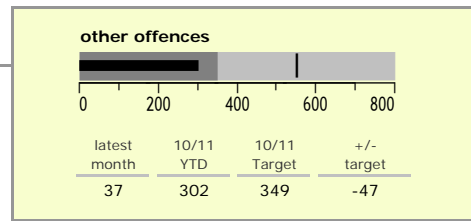

key

- over target by 25% or less
- more than 25% over target