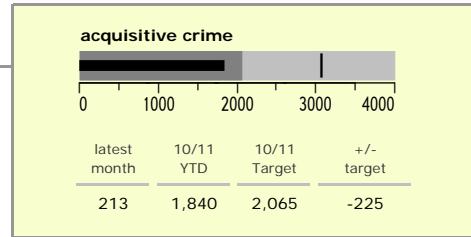

key

- over target by 25% or less
- more than 25% over target