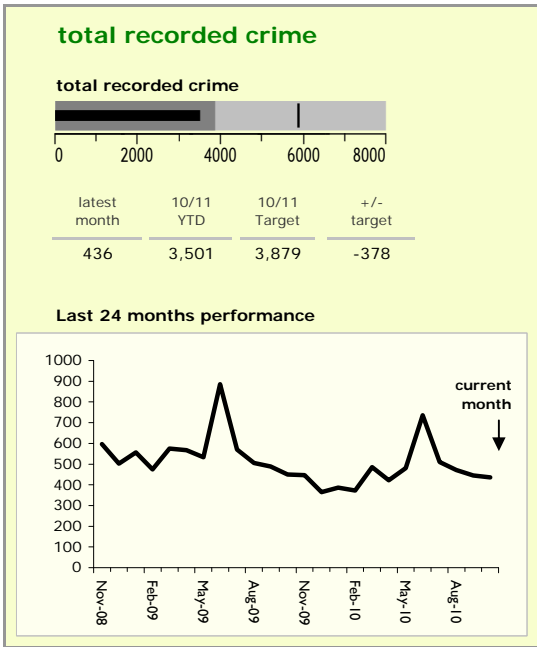

# North West Leicestershire District : crime reduction dashboard 2010/11 : October 2010

### national indicators

NI15 : serious violent crime	0.19
NI20 : assault with less serious injury	4.97
NI16 : serious acquisitive crime	10.07

(Rate per 1,000 population)