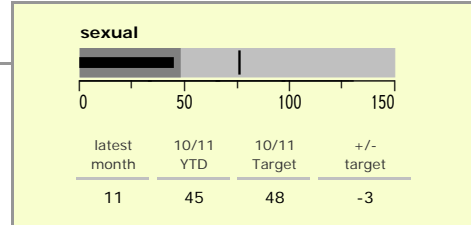

key

- over target by 25% or less
- more than 25% over target