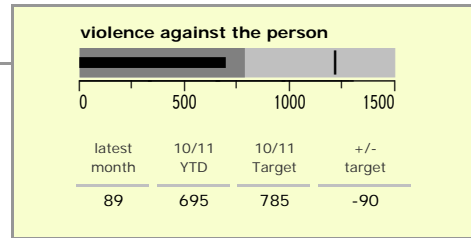

key

- over target by 25% or less
- more than 25% over target