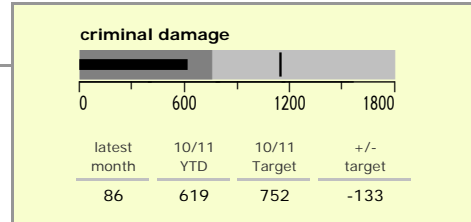

key

- over target by 25% or less
- more than 25% over target