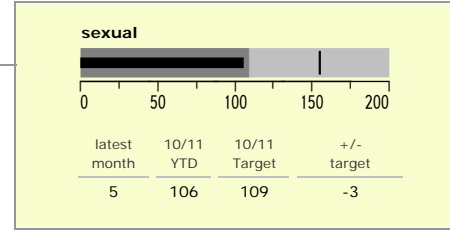

key
● over target by 25% or less
● more than 25% over target