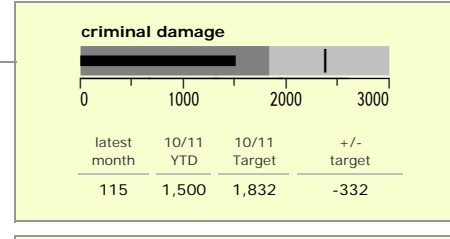

key
● over target by 25% or less
● more than 25% over target