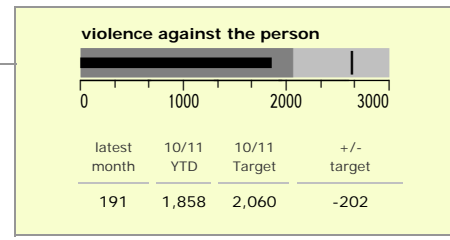

key
● over target by 25% or less
● more than 25% over target