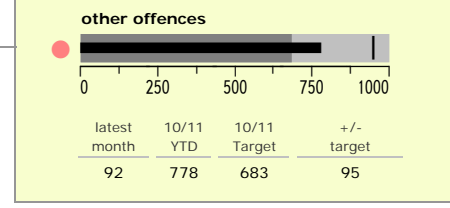

key
● over target by 25% or less
● more than 25% over target