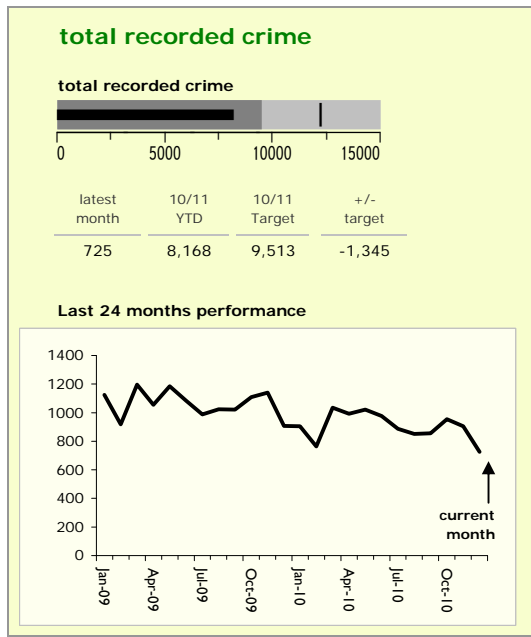

# Charnwood Borough : crime reduction dashboard 2010/11 : December 2010

### national indicators

NI15 : serious violent crime	0.31
NI20 : assault with less serious injury	5.20
NI16 : serious acquisitive crime	9.98

*(Rate per 1,000 population)*

### top 10 high crime areas

	recorded offences 10/11 YTD
Loughborough Centre West	749
Loughborough Toothill Road	363
Loughborough Bell Foundry	356
Loughborough Centre South	278
Loughborough Canal South	221
Thurmaston North West	208
Loughborough Ashby East	174
Loughborough Derby Road East	151
Loughborough Woodthorpe	148
Birstall Centre	128