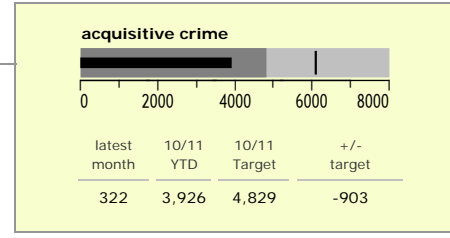

key
● over target by 25% or less
● more than 25% over target