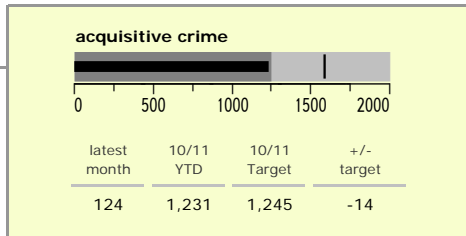

Harborough District : crime reduction dashboard 2010/11 : December 2010

national indicators

NI15 : serious violent crime	0.11
NI20 : assault with less serious injury	2.45
NI16 : serious acquisitive crime	6.93

(Rate per 1,000 population)

top 10 high crime areas

	recorded offences 10/11 YTD
Lutterworth Centre & East	200
● Little Bowden South	172
Market Harborough Coventry Road	151
● Misterton, Gilmorton & Swinford	109
Ullesthorpe & Magna Park	96
Market Harborough Centre	96
● Market Harborough East & Welland Industria	95
Bosworth, Kilworth & Mowsley	74
● Greater Billesdon	74
● Tilton, Hungarton & Tugby	72