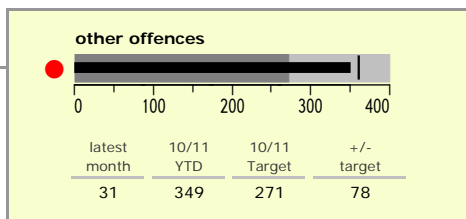

Harborough District : crime reduction dashboard 2010/11 : December 2010

national indicators

NI15 : serious violent crime	0.11
NI20 : assault with less serious injury	2.45
NI16 : serious acquisitive crime	6.93

(Rate per 1,000 population)

top 10 high crime areas

	recorded offences 10/11 YTD
Lutterworth Centre & East	200
● Little Bowden South	172
Market Harborough Coventry Road	151
● Misterton, Gilmorton & Swinford	109
Ullesthorpe & Magna Park	96
Market Harborough Centre	96
● Market Harborough East & Welland Industria	95
Bosworth, Kilworth & Mowsley	74
● Greater Billesdon	74
● Tilton, Hungarton & Tugby	72