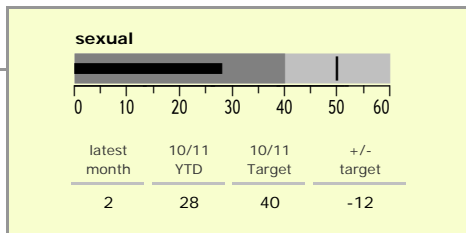

Harborough District : crime reduction dashboard 2010/11 : December 2010

national indicators

NI15 : serious violent crime	0.11
NI20 : assault with less serious injury	2.45
NI16 : serious acquisitive crime	6.93

(Rate per 1,000 population)

top 10 high crime areas

	recorded offences 10/11 YTD
Lutterworth Centre & East	200
● Little Bowden South	172
Market Harborough Coventry Road	151
● Misterton, Gilmorton & Swinford	109
Ullesthorpe & Magna Park	96
Market Harborough Centre	96
● Market Harborough East & Welland Industria	95
Bosworth, Kilworth & Mowsley	74
● Greater Billesdon	74
● Tilton, Hungarton & Tugby	72