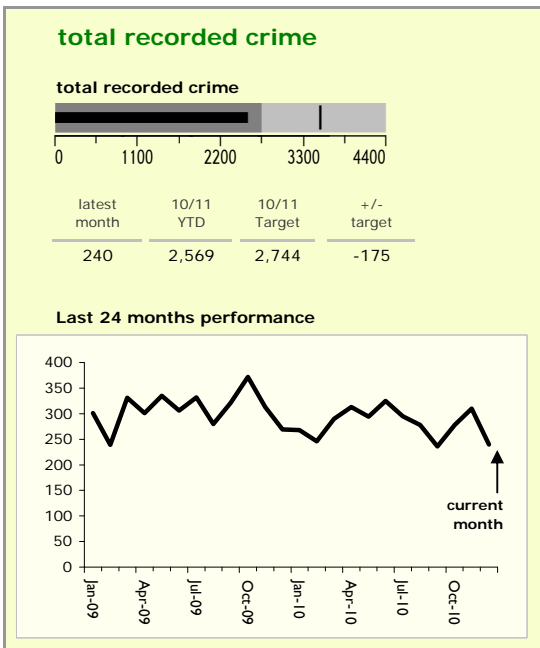

Harborough District : crime reduction dashboard 2010/11 : December 2010

national indicators

NI15 : serious violent crime	0.11
NI20 : assault with less serious injury	2.45
NI16 : serious acquisitive crime	6.93

(Rate per 1,000 population)

top 10 high crime areas

	recorded offences 10/11 YTD
Lutterworth Centre & East	200
● Little Bowden South	172
Market Harborough Coventry Road	151
● Misterton, Gilmorton & Swinford	109
Ullesthorpe & Magna Park	96
Market Harborough Centre	96
● Market Harborough East & Welland Industria	95
Bosworth, Kilworth & Mowsley	74
● Greater Billesdon	74
● Tilton, Hungarton & Tugby	72

key

- over target by 25% or less
- more than 25% over target