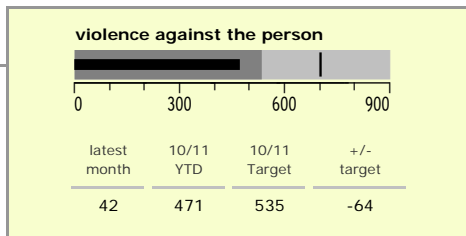

Harborough District : crime reduction dashboard 2010/11 : December 2010

national indicators

NI15 : serious violent crime	0.11
NI20 : assault with less serious injury	2.45
NI16 : serious acquisitive crime	6.93

(Rate per 1,000 population)

top 10 high crime areas

	recorded offences 10/11 YTD
Lutterworth Centre & East	200
● Little Bowden South	172
Market Harborough Coventry Road	151
● Misterton, Gilmorton & Swinford	109
Ullesthorpe & Magna Park	96
Market Harborough Centre	96
● Market Harborough East & Welland Industria	95
Bosworth, Kilworth & Mowsley	74
● Greater Billesdon	74
● Tilton, Hungarton & Tugby	72