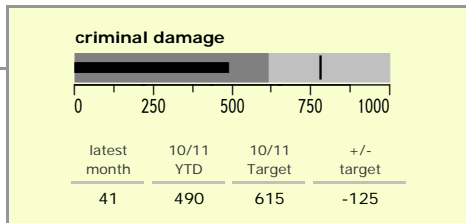

Harborough District : crime reduction dashboard 2010/11 : December 2010

national indicators

NI15 : serious violent crime	0.11
NI20 : assault with less serious injury	2.45
NI16 : serious acquisitive crime	6.93

(Rate per 1,000 population)

top 10 high crime areas

	recorded offences 10/11 YTD
Lutterworth Centre & East	200
● Little Bowden South	172
Market Harborough Coventry Road	151
● Misterton, Gilmorton & Swinford	109
Ullesthorpe & Magna Park	96
Market Harborough Centre	96
● Market Harborough East & Welland Industria	95
Bosworth, Kilworth & Mowsley	74
● Greater Billesdon	74
● Tilton, Hungarton & Tugby	72