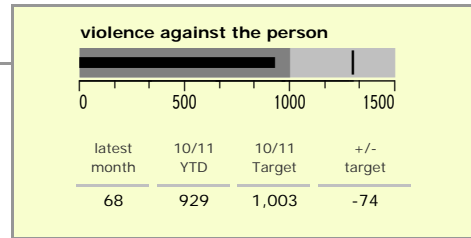

Hinckley and Bosworth Borough : crime reduction dashboard 2010/11 : December 2010

national indicators

NI15 : serious violent crime	0.17
NI20 : assault with less serious injury	3.40
NI16 : serious acquisitive crime	9.79

(Rate per 1,000 population)

top 10 high crime areas

	recorded offences 10/11 YTD
Hinckley Town Centre	565
Hinckley Castle South West	157
Hinckley Dodwells Bridge & Harrowbrook Ind	146
Hinckley Fields	127
Hinckley Town Centre North	121
Hinckley Trinity West	112
Earl Shilton West	111
Earl Shilton North	106
Earl Shilton East	101
Desford North & Peckleton	92