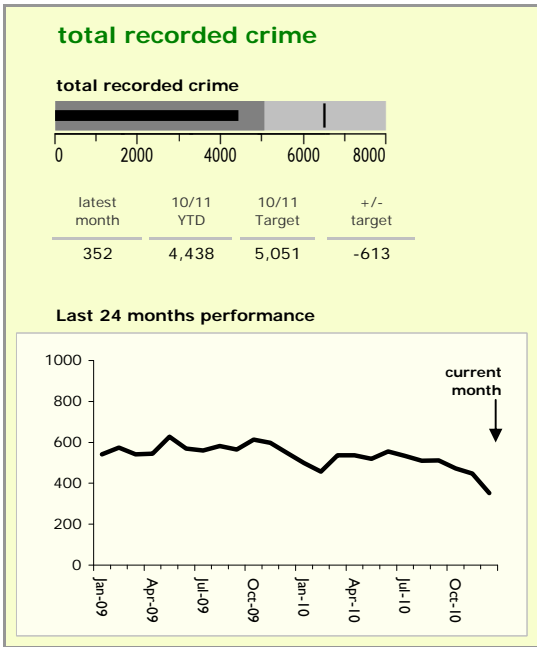

Hinckley and Bosworth Borough : crime reduction dashboard 2010/11 : December 2010

national indicators

NI15 : serious violent crime	0.17
NI20 : assault with less serious injury	3.40
NI16 : serious acquisitive crime	9.79

(Rate per 1,000 population)

top 10 high crime areas

	recorded offences 10/11 YTD
Hinckley Town Centre	565
Hinckley Castle South West	157
Hinckley Dodwells Bridge & Harrowbrook Ind	146
Hinckley Fields	127
Hinckley Town Centre North	121
Hinckley Trinity West	112
Earl Shilton West	111
Earl Shilton North	106
Earl Shilton East	101
Desford North & Peckleton	92

key

- over target by 25% or less
- more than 25% over target