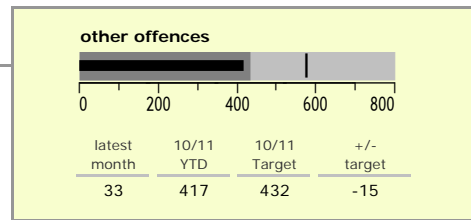

Hinckley and Bosworth Borough : crime reduction dashboard 2010/11 : December 2010

national indicators

NI15 : serious violent crime	0.17
NI20 : assault with less serious injury	3.40
NI16 : serious acquisitive crime	9.79

(Rate per 1,000 population)

top 10 high crime areas

	recorded offences 10/11 YTD
Hinckley Town Centre	565
Hinckley Castle South West	157
Hinckley Dodwells Bridge & Harrowbrook Ind	146
Hinckley Fields	127
Hinckley Town Centre North	121
Hinckley Trinity West	112
Earl Shilton West	111
Earl Shilton North	106
Earl Shilton East	101
Desford North & Peckleton	92