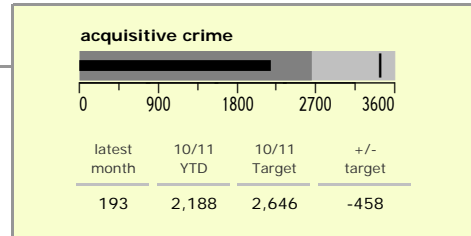

Hinckley and Bosworth Borough : crime reduction dashboard 2010/11 : December 2010

national indicators

NI15 : serious violent crime	0.17
NI20 : assault with less serious injury	3.40
NI16 : serious acquisitive crime	9.79

(Rate per 1,000 population)

top 10 high crime areas

	recorded offences 10/11 YTD
Hinckley Town Centre	565
Hinckley Castle South West	157
Hinckley Dodwells Bridge & Harrowbrook Ind	146
Hinckley Fields	127
Hinckley Town Centre North	121
Hinckley Trinity West	112
Earl Shilton West	111
Earl Shilton North	106
Earl Shilton East	101
Desford North & Peckleton	92