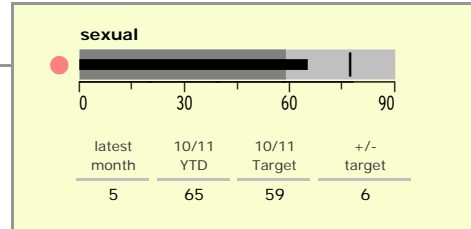

Hinckley and Bosworth Borough : crime reduction dashboard 2010/11 : December 2010

national indicators

NI15 : serious violent crime	0.17
NI20 : assault with less serious injury	3.40
NI16 : serious acquisitive crime	9.79

(Rate per 1,000 population)

top 10 high crime areas

	recorded offences 10/11 YTD
Hinckley Town Centre	565
Hinckley Castle South West	157
Hinckley Dodwells Bridge & Harrowbrook Ind	146
Hinckley Fields	127
Hinckley Town Centre North	121
Hinckley Trinity West	112
Earl Shilton West	111
Earl Shilton North	106
Earl Shilton East	101
Desford North & Peckleton	92