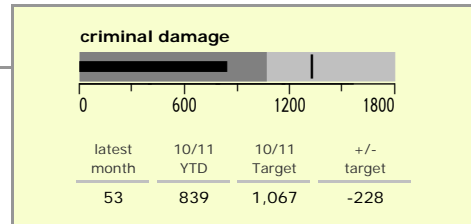

Hinckley and Bosworth Borough : crime reduction dashboard 2010/11 : December 2010

national indicators

NI15 : serious violent crime	0.17
NI20 : assault with less serious injury	3.40
NI16 : serious acquisitive crime	9.79

(Rate per 1,000 population)

top 10 high crime areas

	recorded offences 10/11 YTD
Hinckley Town Centre	565
Hinckley Castle South West	157
Hinckley Dodwells Bridge & Harrowbrook Ind	146
Hinckley Fields	127
Hinckley Town Centre North	121
Hinckley Trinity West	112
Earl Shilton West	111
Earl Shilton North	106
Earl Shilton East	101
Desford North & Peckleton	92