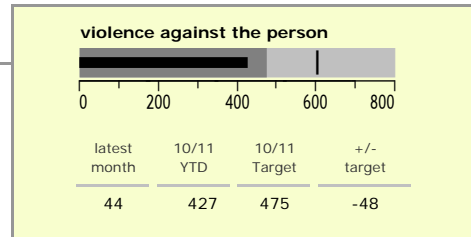

Melton Borough : crime reduction dashboard 2010/11 : December 2010

national indicators

NI15 : serious violent crime	0.19
NI20 : assault with less serious injury	4.01
NI16 : serious acquisitive crime	7.42

(Rate per 1,000 population)

top 10 high crime areas

	recorded offences 10/11 YTD
Melton Craven West	305
Melton Egerton East	122
Melton Dorian North	121
Melton Warwick East	114
Melton Warwick West	90
Melton Sysonby South	88
Waltham-on-the-Wolds & Scaford	78
Melton Newport West	77
Melton Newport South	75
Greater Frisby-on-the-Wreake	61