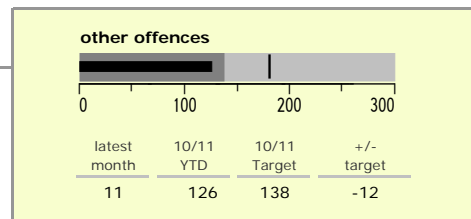

Melton Borough : crime reduction dashboard 2010/11 : December 2010

national indicators

NI15 : serious violent crime	0.19
NI20 : assault with less serious injury	4.01
NI16 : serious acquisitive crime	7.42

(Rate per 1,000 population)

top 10 high crime areas

	recorded offences 10/11 YTD
Melton Craven West	305
Melton Egerton East	122
Melton Dorian North	121
Melton Warwick East	114
Melton Warwick West	90
Melton Sysonby South	88
Waltham-on-the-Wolds & Scaford	78
Melton Newport West	77
Melton Newport South	75
Greater Frisby-on-the-Wreake	61