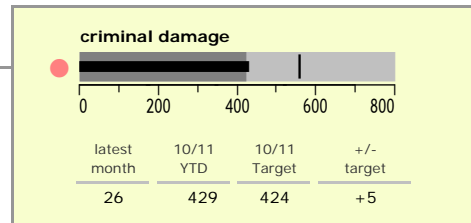

Melton Borough : crime reduction dashboard 2010/11 : December 2010

national indicators

NI15 : serious violent crime	0.19
NI20 : assault with less serious injury	4.01
NI16 : serious acquisitive crime	7.42

(Rate per 1,000 population)

top 10 high crime areas

	recorded offences 10/11 YTD
Melton Craven West	305
Melton Egerton East	122
Melton Dorian North	121
Melton Warwick East	114
Melton Warwick West	90
Melton Sysonby South	88
Waltham-on-the-Wolds & Scaford	78
Melton Newport West	77
Melton Newport South	75
Greater Frisby-on-the-Wreake	61