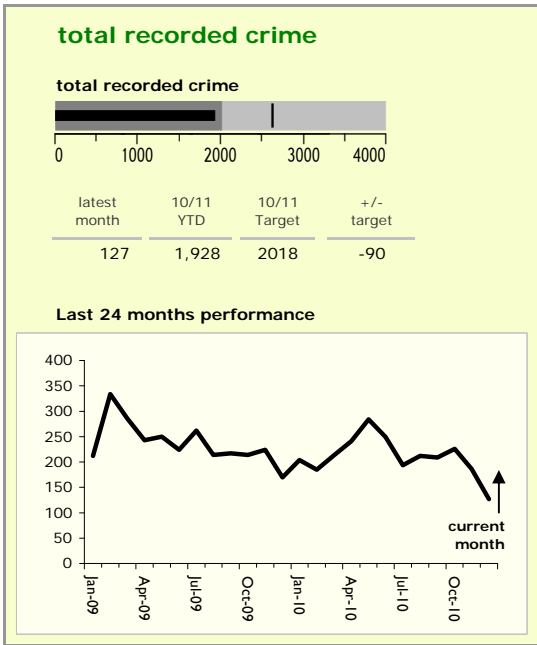

Melton Borough : crime reduction dashboard 2010/11 : December 2010

national indicators

NI15 : serious violent crime	0.19
NI20 : assault with less serious injury	4.01
NI16 : serious acquisitive crime	7.42

(Rate per 1,000 population)

top 10 high crime areas

	recorded offences 10/11 YTD
Melton Craven West	305
Melton Egerton East	122
Melton Dorian North	121
Melton Warwick East	114
Melton Warwick West	90
Melton Sysonby South	88
Waltham-on-the-Wolds & Scaford	78
Melton Newport West	77
Melton Newport South	75
Greater Frisby-on-the-Wreake	61