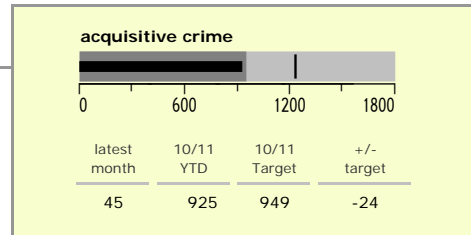

Melton Borough : crime reduction dashboard 2010/11 : December 2010

national indicators

NI15 : serious violent crime	0.19
NI20 : assault with less serious injury	4.01
NI16 : serious acquisitive crime	7.42

(Rate per 1,000 population)

top 10 high crime areas

	recorded offences 10/11 YTD
Melton Craven West	305
Melton Egerton East	122
Melton Dorian North	121
Melton Warwick East	114
Melton Warwick West	90
Melton Sysonby South	88
Waltham-on-the-Wolds & Scaford	78
Melton Newport West	77
Melton Newport South	75
Greater Frisby-on-the-Wreake	61