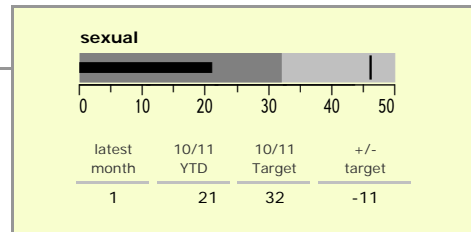

Melton Borough : crime reduction dashboard 2010/11 : December 2010

national indicators

NI15 : serious violent crime	0.19
NI20 : assault with less serious injury	4.01
NI16 : serious acquisitive crime	7.42

(Rate per 1,000 population)

top 10 high crime areas

	recorded offences 10/11 YTD
Melton Craven West	305
Melton Egerton East	122
Melton Dorian North	121
Melton Warwick East	114
Melton Warwick West	90
Melton Sysonby South	88
Waltham-on-the-Wolds & Scaford	78
Melton Newport West	77
Melton Newport South	75
Greater Frisby-on-the-Wreake	61