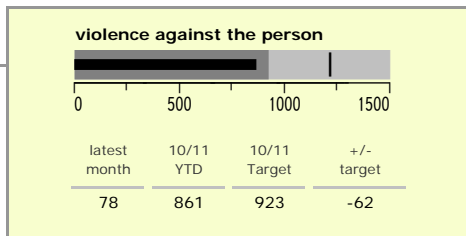

North West Leicestershire District : crime reduction dashboard 2010/11 : December 2010

national indicators

NI15 : serious violent crime	0.13
NI20 : assault with less serious injury	4.88
NI16 : serious acquisitive crime	9.14

(Rate per 1,000 population)

top 10 high crime areas

Area	recorded offences 10/11 YTD
Coalville Centre	441
Castle Donington North East & Hemmington	266
Castle Donington West & Donington Park	167
Measham Centre	137
Bardon	137
Ashby Castle North	125
Coalville Stephenson Way	122
Castle Donington South	120
Ibstock Centre	118
Greater Appleby	117