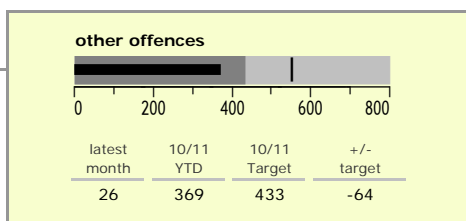

North West Leicestershire District : crime reduction dashboard 2010/11 : December 2010

national indicators

NI15 : serious violent crime	0.13
NI20 : assault with less serious injury	4.88
NI16 : serious acquisitive crime	9.14

(Rate per 1,000 population)

top 10 high crime areas

Area	recorded offences 10/11 YTD
Coalville Centre	441
Castle Donington North East & Hemmington	266
Castle Donington West & Donington Park	167
Measham Centre	137
Bardon	137
Ashby Castle North	125
Coalville Stephenson Way	122
Castle Donington South	120
Ibstock Centre	118
Greater Appleby	117