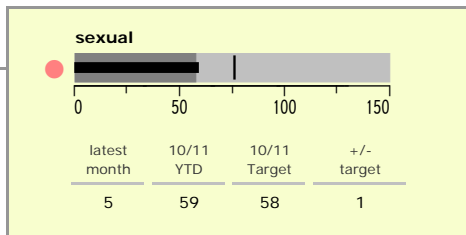

North West Leicestershire District : crime reduction dashboard 2010/11 : December 2010

national indicators

NI15 : serious violent crime	0.13
NI20 : assault with less serious injury	4.88
NI16 : serious acquisitive crime	9.14

(Rate per 1,000 population)

top 10 high crime areas

Area	recorded offences 10/11 YTD
Coalville Centre	441
Castle Donington North East & Hemmington	266
Castle Donington West & Donington Park	167
Measham Centre	137
Bardon	137
Ashby Castle North	125
Coalville Stephenson Way	122
Castle Donington South	120
Ibstock Centre	118
Greater Appleby	117