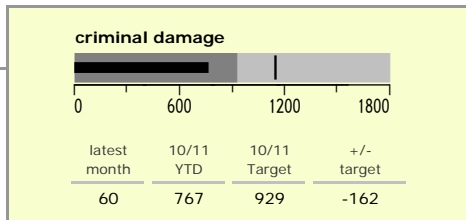

North West Leicestershire District : crime reduction dashboard 2010/11 : December 2010

national indicators

NI15 : serious violent crime	0.13
NI20 : assault with less serious injury	4.88
NI16 : serious acquisitive crime	9.14

(Rate per 1,000 population)

top 10 high crime areas

Area	recorded offences 10/11 YTD
Coalville Centre	441
Castle Donington North East & Hemmington	266
Castle Donington West & Donington Park	167
Measham Centre	137
Bardon	137
Ashby Castle North	125
Coalville Stephenson Way	122
Castle Donington South	120
Ibstock Centre	118
Greater Appleby	117