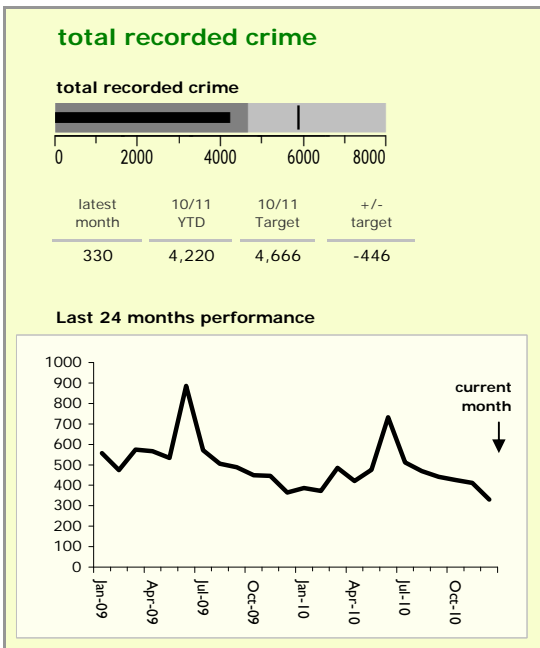

North West Leicestershire District : crime reduction dashboard 2010/11 : December 2010

national indicators

NI15 : serious violent crime	0.13
NI20 : assault with less serious injury	4.88
NI16 : serious acquisitive crime	9.14

(Rate per 1,000 population)

top 10 high crime areas

Area	recorded offences 10/11 YTD
Coalville Centre	441
Castle Donington North East & Hemmington	266
Castle Donington West & Donington Park	167
Measham Centre	137
Bardon	137
Ashby Castle North	125
Coalville Stephenson Way	122
Castle Donington South	120
Ibstock Centre	118
Greater Appleby	117

key

- over target by 25% or less
- more than 25% over target