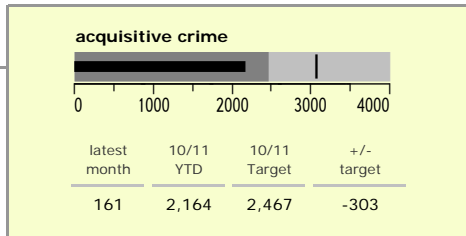

North West Leicestershire District : crime reduction dashboard 2010/11 : December 2010

national indicators

NI15 : serious violent crime	0.13
NI20 : assault with less serious injury	4.88
NI16 : serious acquisitive crime	9.14

(Rate per 1,000 population)

top 10 high crime areas

Area	recorded offences 10/11 YTD
Coalville Centre	441
Castle Donington North East & Hemmington	266
Castle Donington West & Donington Park	167
Measham Centre	137
Bardon	137
Ashby Castle North	125
Coalville Stephenson Way	122
Castle Donington South	120
Ibstock Centre	118
Greater Appleby	117