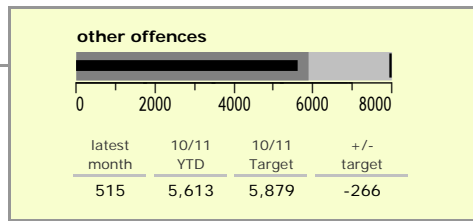

Leicestershire Force Area : crime reduction dashboard 2010/11 : December 2010

national indicators

NI15 : serious violent crime	0.29
NI20 : assault with less serious injury	5.39
NI16 : serious acquisitive crime	12.24

(Rate per 1,000 population)

top 10 high crime areas

area	recorded offences 10/11 YTD
Castle-City Centre	4,240
● Castle-De Montfort Street	781
Loughborough Centre West	749
Abb-Abbey Park	618
Castle-De Montfort University	517
Fosse Park	430
Bleys-Glenfield Hospital	412
Castle-Victoria Park	382
● Loughborough Toothill Road	363
Loughborough Bell Foundry	356