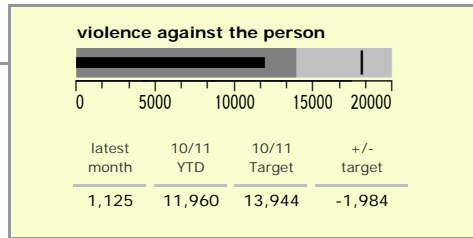

Leicestershire Force Area : crime reduction dashboard 2010/11 : December 2010

national indicators

NI15 : serious violent crime	0.29
NI20 : assault with less serious injury	5.39
NI16 : serious acquisitive crime	12.24

(Rate per 1,000 population)

top 10 high crime areas

area	recorded offences 10/11 YTD
Castle-City Centre	4,240
● Castle-De Montfort Street	781
Loughborough Centre West	749
Abb-Abbey Park	618
Castle-De Montfort University	517
Fosse Park	430
Bleys-Glenfield Hospital	412
Castle-Victoria Park	382
● Loughborough Toothill Road	363
Loughborough Bell Foundry	356