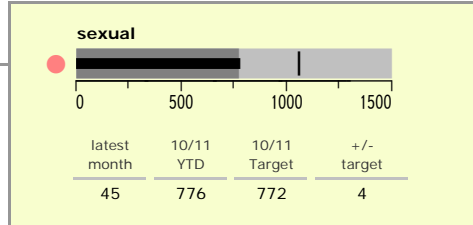

Leicestershire Force Area : crime reduction dashboard 2010/11 : December 2010

national indicators

NI15 : serious violent crime	0.29
NI20 : assault with less serious injury	5.39
NI16 : serious acquisitive crime	12.24

(Rate per 1,000 population)

top 10 high crime areas

area	recorded offences 10/11 YTD
Castle-City Centre	4,240
● Castle-De Montfort Street	781
Loughborough Centre West	749
Abb-Abbey Park	618
Castle-De Montfort University	517
Fosse Park	430
Bleys-Glenfield Hospital	412
Castle-Victoria Park	382
● Loughborough Toothill Road	363
Loughborough Bell Foundry	356