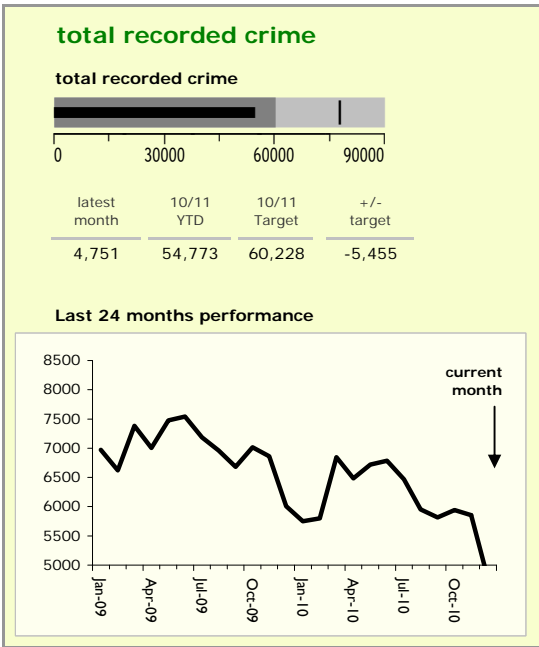

Leicestershire Force Area : crime reduction dashboard 2010/11 : December 2010

national indicators

NI15 : serious violent crime	0.29
NI20 : assault with less serious injury	5.39
NI16 : serious acquisitive crime	12.24

(Rate per 1,000 population)

top 10 high crime areas

area	recorded offences 10/11 YTD
Castle-City Centre	4,240
● Castle-De Montfort Street	781
Loughborough Centre West	749
Abb-Abbey Park	618
Castle-De Montfort University	517
Fosse Park	430
Bleys-Glenfield Hospital	412
Castle-Victoria Park	382
● Loughborough Toothill Road	363
Loughborough Bell Foundry	356

key

- over target by 25% or less
- more than 25% over target