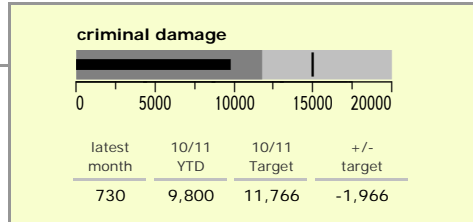

Leicestershire Force Area : crime reduction dashboard 2010/11 : December 2010

national indicators

NI15 : serious violent crime	0.29
NI20 : assault with less serious injury	5.39
NI16 : serious acquisitive crime	12.24

(Rate per 1,000 population)

top 10 high crime areas

area	recorded offences 10/11 YTD
Castle-City Centre	4,240
● Castle-De Montfort Street	781
Loughborough Centre West	749
Abb-Abbey Park	618
Castle-De Montfort University	517
Fosse Park	430
Bleys-Glenfield Hospital	412
Castle-Victoria Park	382
● Loughborough Toothill Road	363
Loughborough Bell Foundry	356