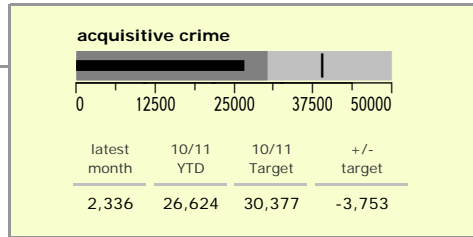

Leicestershire Force Area : crime reduction dashboard 2010/11 : December 2010

national indicators

NI15 : serious violent crime	0.29
NI20 : assault with less serious injury	5.39
NI16 : serious acquisitive crime	12.24

(Rate per 1,000 population)

top 10 high crime areas

area	recorded offences 10/11 YTD
Castle-City Centre	4,240
● Castle-De Montfort Street	781
Loughborough Centre West	749
Abb-Abbey Park	618
Castle-De Montfort University	517
Fosse Park	430
Bleys-Glenfield Hospital	412
Castle-Victoria Park	382
● Loughborough Toothill Road	363
Loughborough Bell Foundry	356