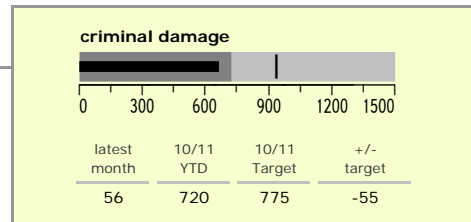

key

- over target by 25% or less
- more than 25% over target