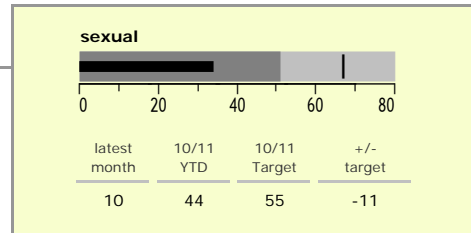

key

- over target by 25% or less
- more than 25% over target