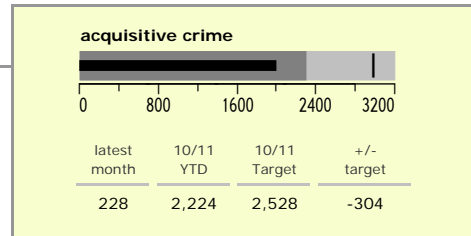

# Blaby District : crime reduction dashboard 2010/11 : January 2011

### national indicators

NI15 : serious violent crime	0.12
NI20 : assault with less serious injury	2.80
NI16 : serious acquisitive crime	11.12

(Rate per 1,000 population)

### top 10 high crime areas

	recorded offences 10/11 YTD
Fosse Park	478
Glenfield West	190
Blaby North	167
Leicester Forest East - M1 Services	151
Enderby North & Grove Park	151
Thorpe Astley South & Meridian Business Par	128
Narborough Road South	110
Blaby Centre	105
Braunstone Town Woodland Drive	101
Narborough East	99