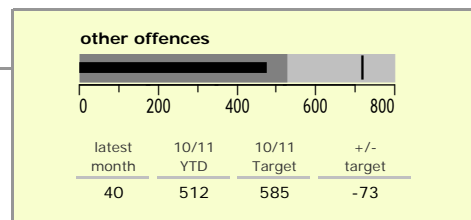

key

- over target by 25% or less
- more than 25% over target