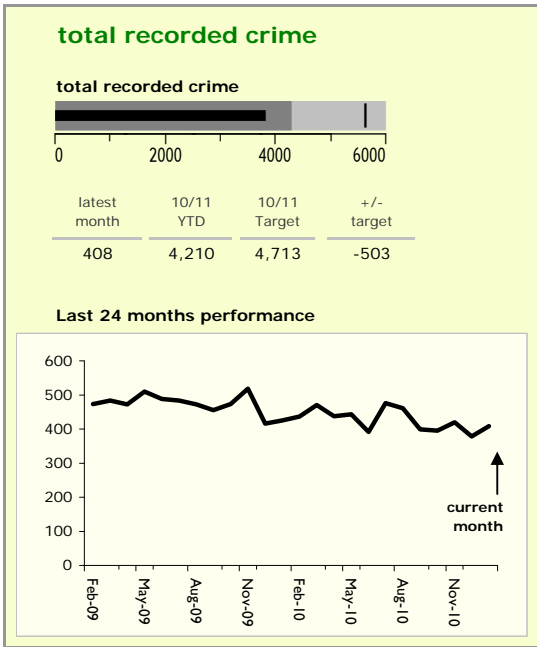

# Blaby District : crime reduction dashboard 2010/11 : January 2011

### national indicators

NI15 : serious violent crime	0.12
NI20 : assault with less serious injury	2.80
NI16 : serious acquisitive crime	11.12

(Rate per 1,000 population)

### top 10 high crime areas

	recorded offences 10/11 YTD
Fosse Park	478
Glenfield West	190
Blaby North	167
Leicester Forest East - M1 Services	151
Enderby North & Grove Park	151
Thorpe Astley South & Meridian Business Par	128
Narborough Road South	110
Blaby Centre	105
Braunstone Town Woodland Drive	101
Narborough East	99