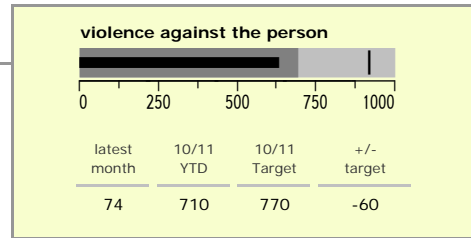

key

- over target by 25% or less
- more than 25% over target