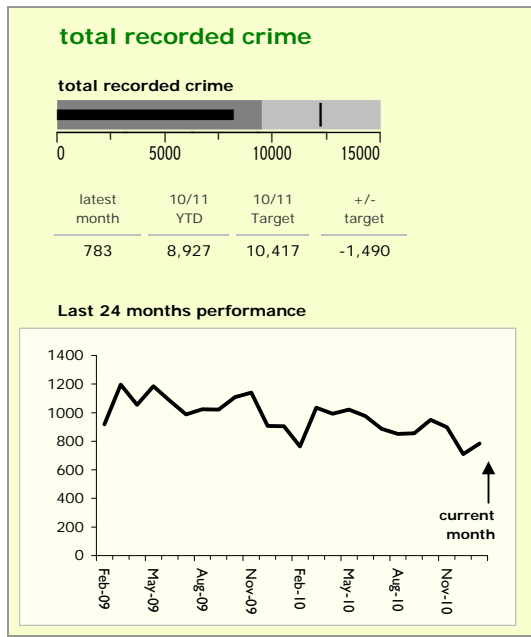

Charnwood Borough : crime reduction dashboard 2010/11 : January 2011

national indicators

NI15 : serious violent crime	0.31
NI20 : assault with less serious injury	5.29
NI16 : serious acquisitive crime	10.05

(Rate per 1,000 population)

top 10 high crime areas

	recorded offences 10/11 YTD
Loughborough Centre West	810
Loughborough Toothill Road	409
Loughborough Bell Foundry	386
Loughborough Centre South	307
Loughborough Canal South	239
Thurmaston North West	229
Loughborough Ashby East	186
Loughborough Derby Road East	164
Loughborough Woodthorpe	155
System North	149

key
● over target by 25% or less
● more than 25% over target