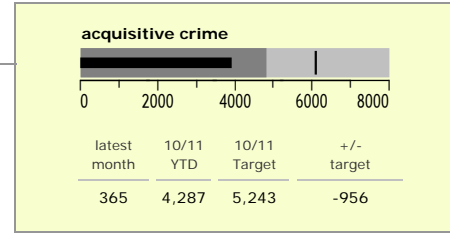

Charnwood Borough : crime reduction dashboard 2010/11 : January 2011

national indicators

NI15 : serious violent crime	0.31
NI20 : assault with less serious injury	5.29
NI16 : serious acquisitive crime	10.05

(Rate per 1,000 population)

top 10 high crime areas

	recorded offences 10/11 YTD
Loughborough Centre West	810
Loughborough Toothill Road	409
Loughborough Bell Foundry	386
Loughborough Centre South	307
Loughborough Canal South	239
Thurmaston North West	229
Loughborough Ashby East	186
Loughborough Derby Road East	164
Loughborough Woodthorpe	155
System North	149