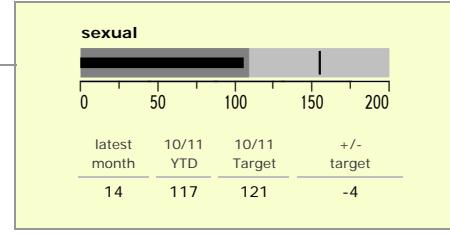

Charnwood Borough : crime reduction dashboard 2010/11 : January 2011

national indicators

NI15 : serious violent crime	0.31
NI20 : assault with less serious injury	5.29
NI16 : serious acquisitive crime	10.05

(Rate per 1,000 population)

top 10 high crime areas

	recorded offences 10/11 YTD
Loughborough Centre West	810
Loughborough Toothill Road	409
Loughborough Bell Foundry	386
Loughborough Centre South	307
Loughborough Canal South	239
Thurmaston North West	229
Loughborough Ashby East	186
Loughborough Derby Road East	164
Loughborough Woodthorpe	155
System North	149