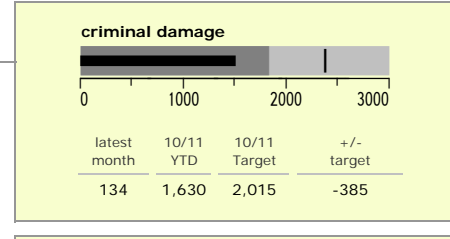

Charnwood Borough : crime reduction dashboard 2010/11 : January 2011

national indicators

NI15 : serious violent crime	0.31
NI20 : assault with less serious injury	5.29
NI16 : serious acquisitive crime	10.05

(Rate per 1,000 population)

top 10 high crime areas

	recorded offences 10/11 YTD
Loughborough Centre West	810
Loughborough Toothill Road	409
Loughborough Bell Foundry	386
Loughborough Centre South	307
Loughborough Canal South	239
Thurmaston North West	229
Loughborough Ashby East	186
Loughborough Derby Road East	164
Loughborough Woodthorpe	155
System North	149