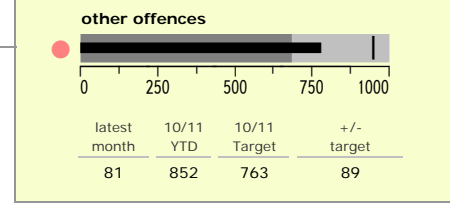

Charnwood Borough : crime reduction dashboard 2010/11 : January 2011

national indicators

NI15 : serious violent crime	0.31
NI20 : assault with less serious injury	5.29
NI16 : serious acquisitive crime	10.05

(Rate per 1,000 population)

top 10 high crime areas

	recorded offences 10/11 YTD
Loughborough Centre West	810
Loughborough Toothill Road	409
Loughborough Bell Foundry	386
Loughborough Centre South	307
Loughborough Canal South	239
Thurmaston North West	229
Loughborough Ashby East	186
Loughborough Derby Road East	164
Loughborough Woodthorpe	155
System North	149