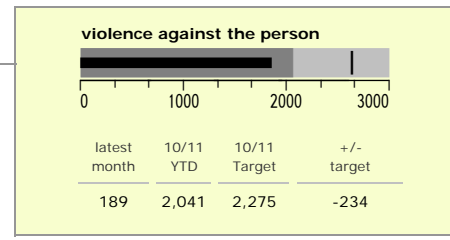

Charnwood Borough : crime reduction dashboard 2010/11 : January 2011

national indicators

NI15 : serious violent crime	0.31
NI20 : assault with less serious injury	5.29
NI16 : serious acquisitive crime	10.05

(Rate per 1,000 population)

top 10 high crime areas

	recorded offences 10/11 YTD
Loughborough Centre West	810
Loughborough Toothill Road	409
Loughborough Bell Foundry	386
Loughborough Centre South	307
Loughborough Canal South	239
Thurmaston North West	229
Loughborough Ashby East	186
Loughborough Derby Road East	164
Loughborough Woodthorpe	155
System North	149