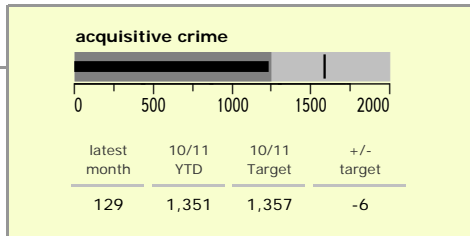

# Harborough District : crime reduction dashboard 2010/11 : January 2011

### national indicators

NI15 : serious violent crime	0.10
NI20 : assault with less serious injury	2.55
NI16 : serious acquisitive crime	6.94

(Rate per 1,000 population)

### top 10 high crime areas

	recorded offences 10/11 YTD
Lutterworth Centre & East	225
● Little Bowden South	179
Market Harborough Coventry Road	169
● Misterton, Gilmorton & Swinford	119
Market Harborough Centre	112
Ullesthorpe & Magna Park	109
● Market Harborough East & Welland Industria	97
Ashby, Frolesworth & Dunton	80
● Bosworth, Kilworth & Mowsley	79
● Greater Billesdon	78