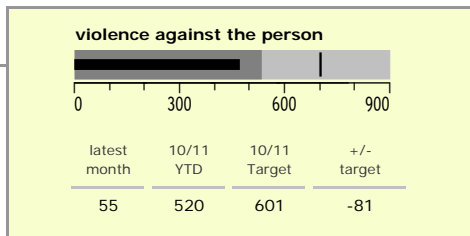

key

- over target by 25% or less
- more than 25% over target