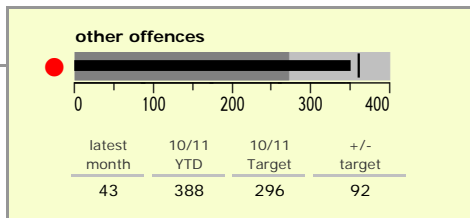

# Harborough District : crime reduction dashboard 2010/11 : January 2011

### national indicators

NI15 : serious violent crime	0.10
NI20 : assault with less serious injury	2.55
NI16 : serious acquisitive crime	6.94

(Rate per 1,000 population)

### top 10 high crime areas

	recorded offences 10/11 YTD
Lutterworth Centre & East	225
● Little Bowden South	179
Market Harborough Coventry Road	169
● Misterton, Gilmorton & Swinford	119
Market Harborough Centre	112
Ullesthorpe & Magna Park	109
● Market Harborough East & Welland Industria	97
Ashby, Frolesworth & Dunton	80
● Bosworth, Kilworth & Mowsley	79
● Greater Billesdon	78