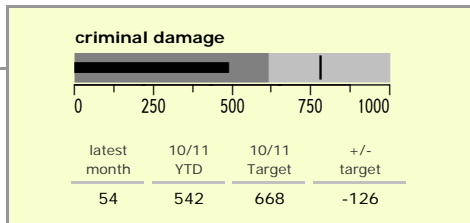

# Harborough District : crime reduction dashboard 2010/11 : January 2011

### national indicators

NI15 : serious violent crime	0.10
NI20 : assault with less serious injury	2.55
NI16 : serious acquisitive crime	6.94

(Rate per 1,000 population)

### top 10 high crime areas

	recorded offences 10/11 YTD
Lutterworth Centre & East	225
● Little Bowden South	179
Market Harborough Coventry Road	169
● Misterton, Gilmorton & Swinford	119
Market Harborough Centre	112
Ullesthorpe & Magna Park	109
● Market Harborough East & Welland Industria	97
Ashby, Frolesworth & Dunton	80
● Bosworth, Kilworth & Mowsley	79
● Greater Billesdon	78