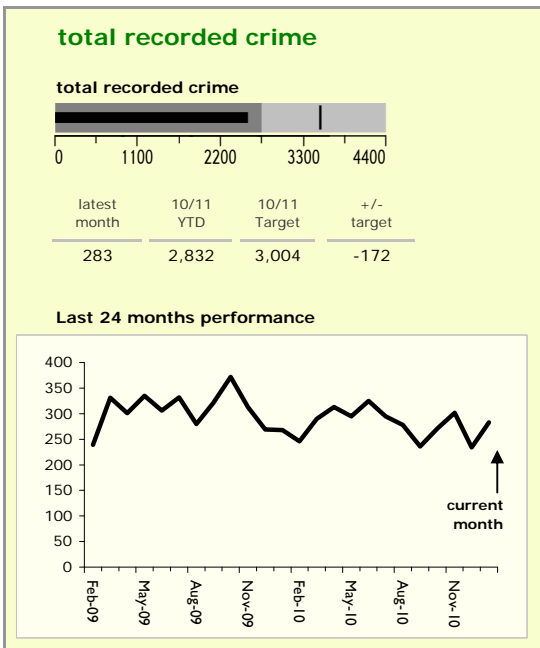

# Harborough District : crime reduction dashboard 2010/11 : January 2011

### national indicators

NI15 : serious violent crime	0.10
NI20 : assault with less serious injury	2.55
NI16 : serious acquisitive crime	6.94

(Rate per 1,000 population)

### top 10 high crime areas

	recorded offences 10/11 YTD
Lutterworth Centre & East	225
● Little Bowden South	179
Market Harborough Coventry Road	169
● Misterton, Gilmorton & Swinford	119
Market Harborough Centre	112
Ullesthorpe & Magna Park	109
● Market Harborough East & Welland Industria	97
Ashby, Frolesworth & Dunton	80
● Bosworth, Kilworth & Mowsley	79
● Greater Billesdon	78