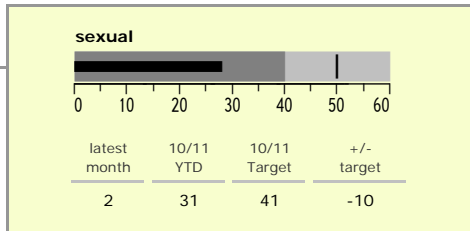

key

- over target by 25% or less
- more than 25% over target