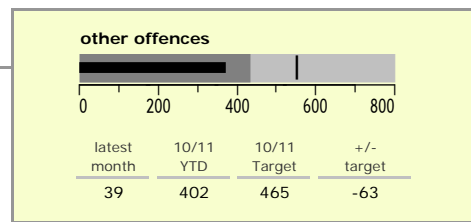

North West Leicestershire District : crime reduction dashboard 2010/11 : January 2011

national indicators

NI15 : serious violent crime	0.16
NI20 : assault with less serious injury	4.94
NI16 : serious acquisitive crime	9.00

(Rate per 1,000 population)

top 10 high crime areas

	recorded offences 10/11 YTD
Coalville Centre	481
Castle Donington North East & Hemmington	290
Castle Donington West & Donington Park	169
Bardon	151
Measham Centre	142
Ashby Castle North	140
Coalville Stephenson Way	136
Ibstock Centre	135
Greater Appleby	127
Castle Donington South	125