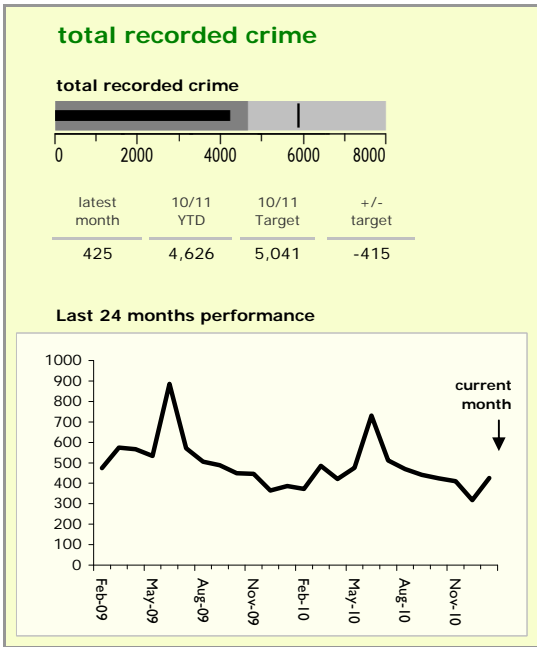

North West Leicestershire District : crime reduction dashboard 2010/11 : January 2011

national indicators

NI15 : serious violent crime	0.16
NI20 : assault with less serious injury	4.94
NI16 : serious acquisitive crime	9.00

(Rate per 1,000 population)

top 10 high crime areas

	recorded offences 10/11 YTD
Coalville Centre	481
Castle Donington North East & Hemmington	290
Castle Donington West & Donington Park	169
Bardon	151
Measham Centre	142
Ashby Castle North	140
Coalville Stephenson Way	136
Ibstock Centre	135
Greater Appleby	127
Castle Donington South	125

key

- over target by 25% or less
- more than 25% over target