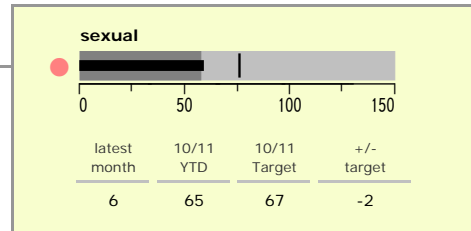

North West Leicestershire District : crime reduction dashboard 2010/11 : January 2011

national indicators

NI15 : serious violent crime	0.16
NI20 : assault with less serious injury	4.94
NI16 : serious acquisitive crime	9.00

(Rate per 1,000 population)

top 10 high crime areas

	recorded offences 10/11 YTD
Coalville Centre	481
Castle Donington North East & Hemmington	290
Castle Donington West & Donington Park	169
Bardon	151
Measham Centre	142
Ashby Castle North	140
Coalville Stephenson Way	136
Ibstock Centre	135
Greater Appleby	127
Castle Donington South	125