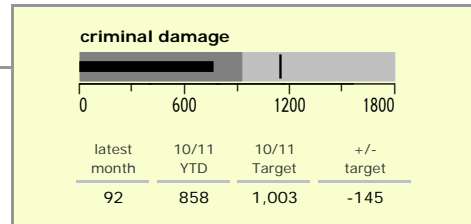

North West Leicestershire District : crime reduction dashboard 2010/11 : January 2011

national indicators

NI15 : serious violent crime	0.16
NI20 : assault with less serious injury	4.94
NI16 : serious acquisitive crime	9.00

(Rate per 1,000 population)

top 10 high crime areas

	recorded offences 10/11 YTD
Coalville Centre	481
Castle Donington North East & Hemmington	290
Castle Donington West & Donington Park	169
Bardon	151
Measham Centre	142
Ashby Castle North	140
Coalville Stephenson Way	136
Ibstock Centre	135
Greater Appleby	127
Castle Donington South	125