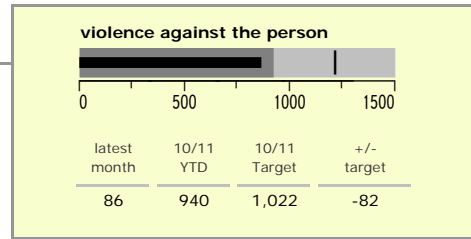

North West Leicestershire District : crime reduction dashboard 2010/11 : January 2011

national indicators

NI15 : serious violent crime	0.16
NI20 : assault with less serious injury	4.94
NI16 : serious acquisitive crime	9.00

(Rate per 1,000 population)

top 10 high crime areas

	recorded offences 10/11 YTD
Coalville Centre	481
Castle Donington North East & Hemmington	290
Castle Donington West & Donington Park	169
Bardon	151
Measham Centre	142
Ashby Castle North	140
Coalville Stephenson Way	136
Ibstock Centre	135
Greater Appleby	127
Castle Donington South	125