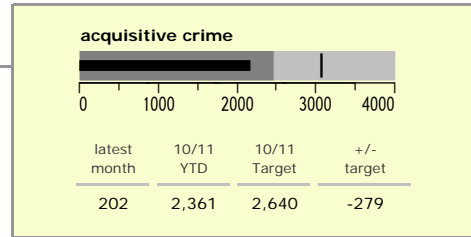

North West Leicestershire District : crime reduction dashboard 2010/11 : January 2011

national indicators

NI15 : serious violent crime	0.16
NI20 : assault with less serious injury	4.94
NI16 : serious acquisitive crime	9.00

(Rate per 1,000 population)

top 10 high crime areas

	recorded offences 10/11 YTD
Coalville Centre	481
Castle Donington North East & Hemmington	290
Castle Donington West & Donington Park	169
Bardon	151
Measham Centre	142
Ashby Castle North	140
Coalville Stephenson Way	136
Ibstock Centre	135
Greater Appleby	127
Castle Donington South	125