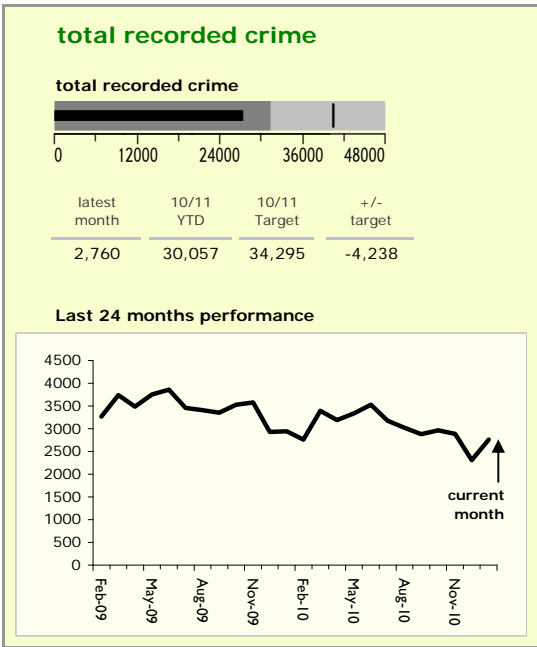

Leicestershire County : crime reduction dashboard 2010/11 : January 2011

national indicators

NI15 : serious violent crime	0.19
NI20 : assault with less serious injury	3.98
NI16 : serious acquisitive crime	9.05

(Rate per 1,000 population)

top 10 high crime areas

	recorded offences 10/11 YTD
Loughborough Centre West	810
Hinckley Town Centre	600
Coalville Centre	481
Fosse Park	478
Loughborough Toothill Road	409
Loughborough Bell Foundry	386
Melton Craven West	332
Guthlaxton College & Wigston Police Station	327
Loughborough Centre South	307
Castle Donington North East & Hemmington	290

key

- over target by 25% or less
- more than 25% over target