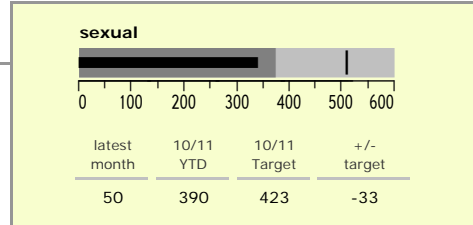

Leicestershire County : crime reduction dashboard 2010/11 : January 2011

national indicators

NI15 : serious violent crime	0.19
NI20 : assault with less serious injury	3.98
NI16 : serious acquisitive crime	9.05

(Rate per 1,000 population)

top 10 high crime areas

	recorded offences 10/11 YTD
Loughborough Centre West	810
Hinckley Town Centre	600
Coalville Centre	481
Fosse Park	478
Loughborough Toothill Road	409
Loughborough Bell Foundry	386
Melton Craven West	332
Guthlaxton College & Wigston Police Station	327
Loughborough Centre South	307
Castle Donington North East & Hemmington	290