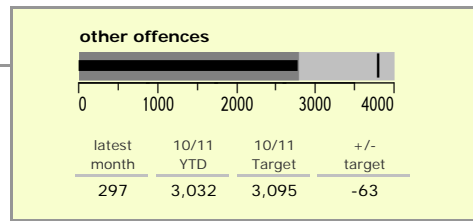

Leicestershire County : crime reduction dashboard 2010/11 : January 2011

national indicators

NI15 : serious violent crime	0.19
NI20 : assault with less serious injury	3.98
NI16 : serious acquisitive crime	9.05

(Rate per 1,000 population)

top 10 high crime areas

	recorded offences 10/11 YTD
Loughborough Centre West	810
Hinckley Town Centre	600
Coalville Centre	481
Fosse Park	478
Loughborough Toothill Road	409
Loughborough Bell Foundry	386
Melton Craven West	332
Guthlaxton College & Wigston Police Station	327
Loughborough Centre South	307
Castle Donington North East & Hemmington	290