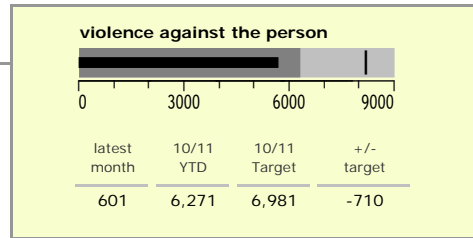

Leicestershire County : crime reduction dashboard 2010/11 : January 2011

national indicators

NI15 : serious violent crime	0.19
NI20 : assault with less serious injury	3.98
NI16 : serious acquisitive crime	9.05

(Rate per 1,000 population)

top 10 high crime areas

	recorded offences 10/11 YTD
Loughborough Centre West	810
Hinckley Town Centre	600
Coalville Centre	481
Fosse Park	478
Loughborough Toothill Road	409
Loughborough Bell Foundry	386
Melton Craven West	332
Guthlaxton College & Wigston Police Station	327
Loughborough Centre South	307
Castle Donington North East & Hemmington	290