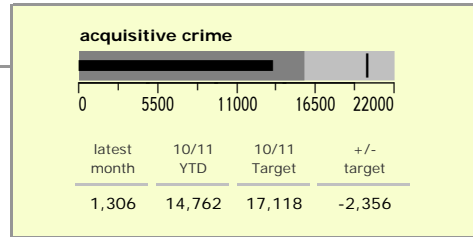

Leicestershire County : crime reduction dashboard 2010/11 : January 2011

national indicators

NI15 : serious violent crime	0.19
NI20 : assault with less serious injury	3.98
NI16 : serious acquisitive crime	9.05

(Rate per 1,000 population)

top 10 high crime areas

	recorded offences 10/11 YTD
Loughborough Centre West	810
Hinckley Town Centre	600
Coalville Centre	481
Fosse Park	478
Loughborough Toothill Road	409
Loughborough Bell Foundry	386
Melton Craven West	332
Guthlaxton College & Wigston Police Station	327
Loughborough Centre South	307
Castle Donington North East & Hemmington	290