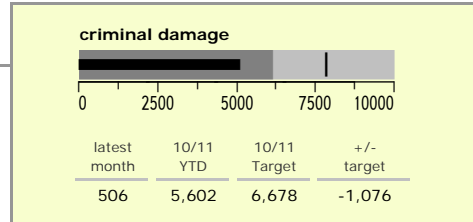

Leicestershire County : crime reduction dashboard 2010/11 : January 2011

national indicators

NI15 : serious violent crime	0.19
NI20 : assault with less serious injury	3.98
NI16 : serious acquisitive crime	9.05

(Rate per 1,000 population)

top 10 high crime areas

	recorded offences 10/11 YTD
Loughborough Centre West	810
Hinckley Town Centre	600
Coalville Centre	481
Fosse Park	478
Loughborough Toothill Road	409
Loughborough Bell Foundry	386
Melton Craven West	332
Guthlaxton College & Wigston Police Station	327
Loughborough Centre South	307
Castle Donington North East & Hemmington	290