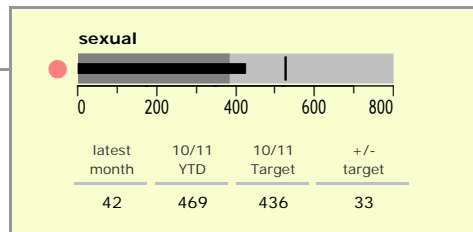

key

- over target by 25% or less
- more than 25% over target