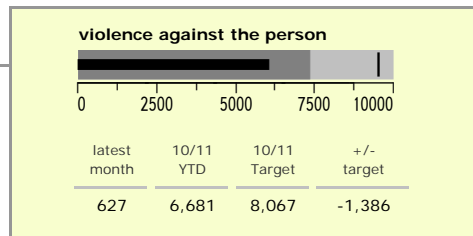

key

- over target by 25% or less
- more than 25% over target