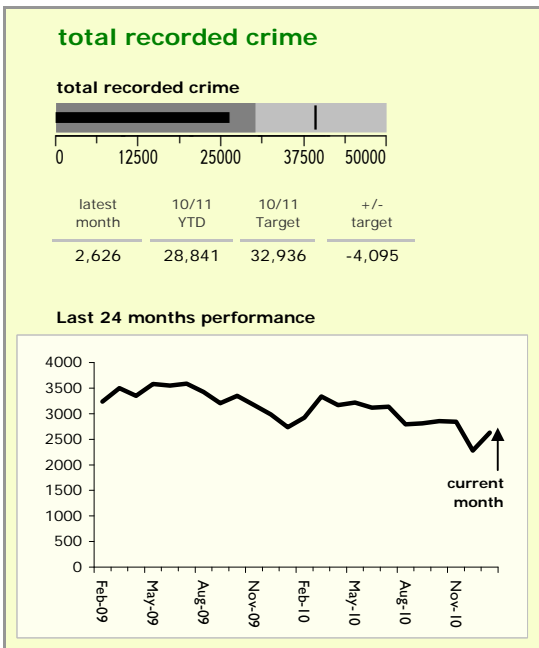

# Leicester City : crime reduction dashboard 2010/11 : January 2011

### national indicators

NI15 : serious violent crime	0.57
NI20 : assault with less serious injury	9.08
NI16 : serious acquisitive crime	20.14

(Rate per 1,000 population)