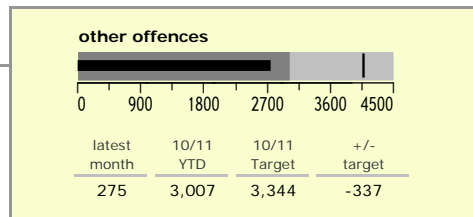

key

- over target by 25% or less
- more than 25% over target