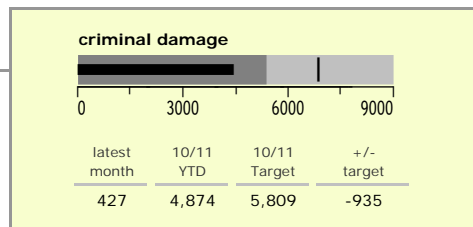

key

- over target by 25% or less
- more than 25% over target