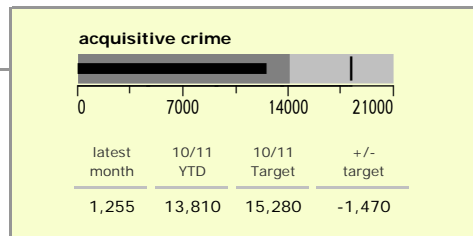

key

- over target by 25% or less
- more than 25% over target