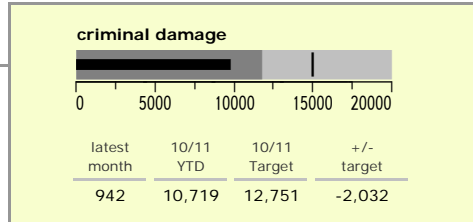

Leicestershire Force Area : crime reduction dashboard 2010/11 : January 2011

national indicators

NI15 : serious violent crime	0.30
NI20 : assault with less serious injury	5.46
NI16 : serious acquisitive crime	12.24

(Rate per 1,000 population)

top 10 high crime areas

area	recorded offences 10/11 YTD
Castle-City Centre	4,671
Castle-De Montfort Street	842
Loughborough Centre West	810
Abb-Abbey Park	664
Hinckley Town Centre	600
Castle-De Montfort University	587
Coalville Centre	481
Fosse Park	478
Bleys-Glenfield Hospital	438
Castle-Victoria Park	424