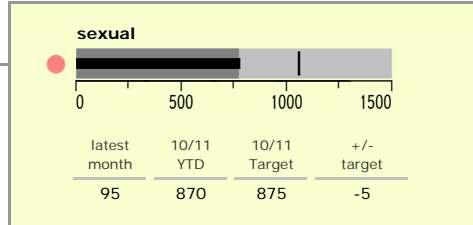

Leicestershire Force Area : crime reduction dashboard 2010/11 : January 2011

national indicators

NI15 : serious violent crime	0.30
NI20 : assault with less serious injury	5.46
NI16 : serious acquisitive crime	12.24

(Rate per 1,000 population)

top 10 high crime areas

area	recorded offences 10/11 YTD
Castle-City Centre	4,671
Castle-De Montfort Street	842
Loughborough Centre West	810
Abb-Abbey Park	664
Hinckley Town Centre	600
Castle-De Montfort University	587
Coalville Centre	481
Fosse Park	478
Bleys-Glenfield Hospital	438
Castle-Victoria Park	424