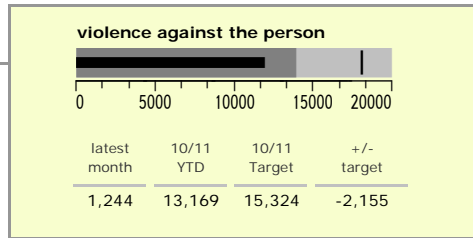

Leicestershire Force Area : crime reduction dashboard 2010/11 : January 2011

national indicators

NI15 : serious violent crime	0.30
NI20 : assault with less serious injury	5.46
NI16 : serious acquisitive crime	12.24

(Rate per 1,000 population)

top 10 high crime areas

area	recorded offences 10/11 YTD
Castle-City Centre	4,671
Castle-De Montfort Street	842
Loughborough Centre West	810
Abb-Abbey Park	664
Hinckley Town Centre	600
Castle-De Montfort University	587
Coalville Centre	481
Fosse Park	478
Bleys-Glenfield Hospital	438
Castle-Victoria Park	424