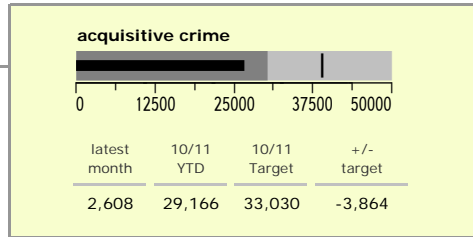

Leicestershire Force Area : crime reduction dashboard 2010/11 : January 2011

national indicators

NI15 : serious violent crime	0.30
NI20 : assault with less serious injury	5.46
NI16 : serious acquisitive crime	12.24

(Rate per 1,000 population)

top 10 high crime areas

area	recorded offences 10/11 YTD
Castle-City Centre	4,671
Castle-De Montfort Street	842
Loughborough Centre West	810
Abb-Abbey Park	664
Hinckley Town Centre	600
Castle-De Montfort University	587
Coalville Centre	481
Fosse Park	478
Bleys-Glenfield Hospital	438
Castle-Victoria Park	424