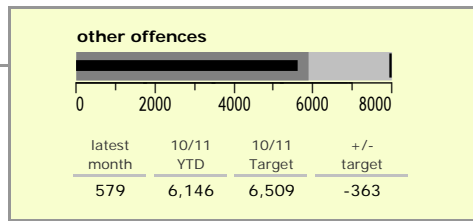

Leicestershire Force Area : crime reduction dashboard 2010/11 : January 2011

national indicators

NI15 : serious violent crime	0.30
NI20 : assault with less serious injury	5.46
NI16 : serious acquisitive crime	12.24

(Rate per 1,000 population)

top 10 high crime areas

area	recorded offences 10/11 YTD
Castle-City Centre	4,671
Castle-De Montfort Street	842
Loughborough Centre West	810
Abb-Abbey Park	664
Hinckley Town Centre	600
Castle-De Montfort University	587
Coalville Centre	481
Fosse Park	478
Bleys-Glenfield Hospital	438
Castle-Victoria Park	424