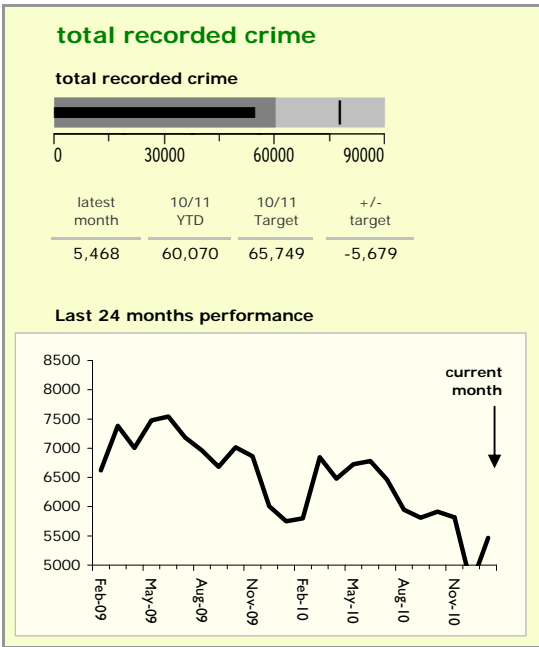

Leicestershire Force Area : crime reduction dashboard 2010/11 : January 2011

national indicators

NI15 : serious violent crime	0.30
NI20 : assault with less serious injury	5.46
NI16 : serious acquisitive crime	12.24

(Rate per 1,000 population)

top 10 high crime areas

area	recorded offences 10/11 YTD
Castle-City Centre	4,671
Castle-De Montfort Street	842
Loughborough Centre West	810
Abb-Abbey Park	664
Hinckley Town Centre	600
Castle-De Montfort University	587
Coalville Centre	481
Fosse Park	478
Bleys-Glenfield Hospital	438
Castle-Victoria Park	424

key

- over target by 25% or less
- more than 25% over target