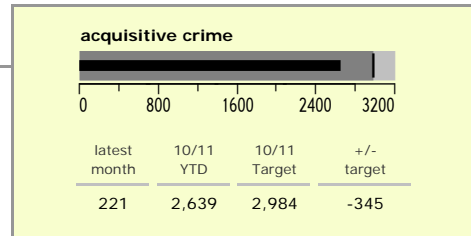

Blaby District : crime reduction dashboard 2010/11 : March 2011

national indicators

NI15 : serious violent crime	0.10
NI20 : assault with less serious injury	2.89
NI16 : serious acquisitive crime	10.99

(Rate per 1,000 population)

top 10 high crime areas

	recorded offences 10/11 YTD
Fosse Park	574
Glenfield West	207
Blaby North	202
Leicester Forest East - M1 Services	185
Enderby North & Grove Park	177
Thorpe Astley South & Meridian Business Par	154
Narborough East	130
Narborough Road South	124
Blaby Centre	118
Braunstone Town Woodland Drive	112