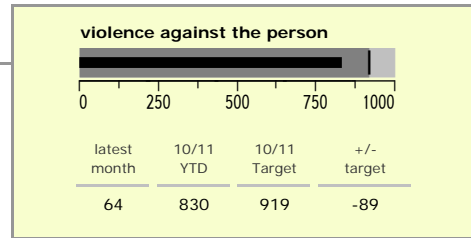

Blaby District : crime reduction dashboard 2010/11 : March 2011

national indicators

NI15 : serious violent crime	0.10
NI20 : assault with less serious injury	2.89
NI16 : serious acquisitive crime	10.99

(Rate per 1,000 population)

top 10 high crime areas

	recorded offences 10/11 YTD
Fosse Park	574
Glenfield West	207
Blaby North	202
Leicester Forest East - M1 Services	185
Enderby North & Grove Park	177
Thorpe Astley South & Meridian Business Par	154
Narborough East	130
Narborough Road South	124
Blaby Centre	118
Braunstone Town Woodland Drive	112