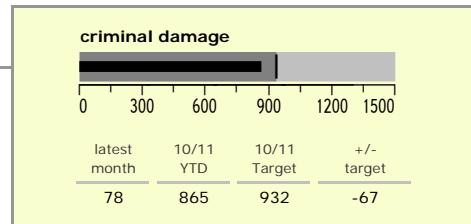

Blaby District : crime reduction dashboard 2010/11 : March 2011

national indicators

NI15 : serious violent crime	0.10
NI20 : assault with less serious injury	2.89
NI16 : serious acquisitive crime	10.99

(Rate per 1,000 population)

top 10 high crime areas

	recorded offences 10/11 YTD
Fosse Park	574
Glenfield West	207
Blaby North	202
Leicester Forest East - M1 Services	185
Enderby North & Grove Park	177
Thorpe Astley South & Meridian Business Par	154
Narborough East	130
Narborough Road South	124
Blaby Centre	118
Braunstone Town Woodland Drive	112