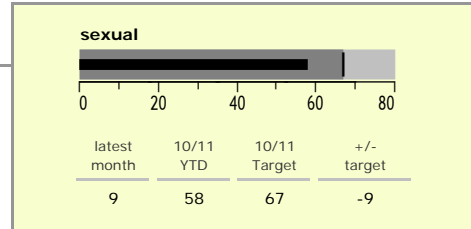

key

- over target by 25% or less
- more than 25% over target