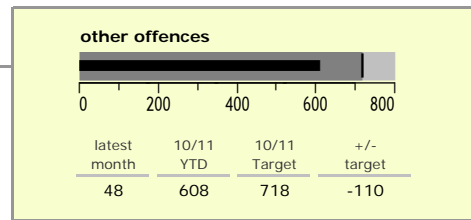

Blaby District : crime reduction dashboard 2010/11 : March 2011

national indicators

NI15 : serious violent crime	0.10
NI20 : assault with less serious injury	2.89
NI16 : serious acquisitive crime	10.99

(Rate per 1,000 population)

top 10 high crime areas

	recorded offences 10/11 YTD
Fosse Park	574
Glenfield West	207
Blaby North	202
Leicester Forest East - M1 Services	185
Enderby North & Grove Park	177
Thorpe Astley South & Meridian Business Par	154
Narborough East	130
Narborough Road South	124
Blaby Centre	118
Braunstone Town Woodland Drive	112