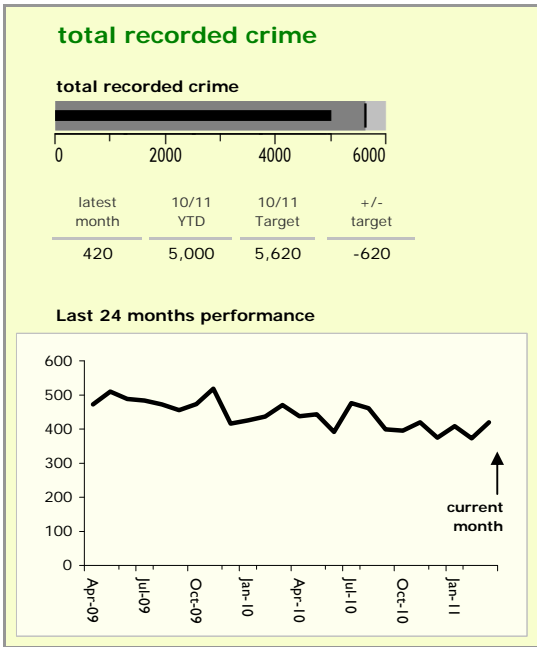

Blaby District : crime reduction dashboard 2010/11 : March 2011

national indicators

NI15 : serious violent crime	0.10
NI20 : assault with less serious injury	2.89
NI16 : serious acquisitive crime	10.99

(Rate per 1,000 population)

top 10 high crime areas

	recorded offences 10/11 YTD
Fosse Park	574
Glenfield West	207
Blaby North	202
Leicester Forest East - M1 Services	185
Enderby North & Grove Park	177
Thorpe Astley South & Meridian Business Par	154
Narborough East	130
Narborough Road South	124
Blaby Centre	118
Braunstone Town Woodland Drive	112

key

- over target by 25% or less
- more than 25% over target