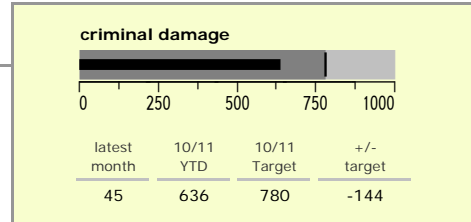

Harborough District : crime reduction dashboard 2010/11 : March 2011

national indicators

| | |
|---|------|
| NI15 : serious violent crime | 0.11 |
| NI20 : assault with less serious injury | 2.53 |
| NI16 : serious acquisitive crime | 6.68 |

(Rate per 1,000 population)

top 10 high crime areas

| | recorded offences 10/11 YTD |
|--|-----------------------------|
| Lutterworth Centre & East | 261 |
| Market Harborough Coventry Road | 203 |
| Little Bowden South | 203 |
| Market Harborough Centre | 144 |
| Misterton, Gilmorton & Swinford | 136 |
| Ullesthorpe & Magna Park | 121 |
| Market Harborough East & Welland Industria | 99 |
| Market Harborough - Welland Park | 95 |
| Lutterworth North | 94 |
| Greater Billesdon | 91 |