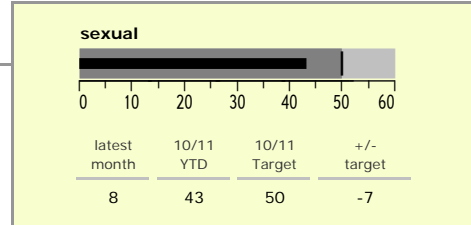

Harborough District : crime reduction dashboard 2010/11 : March 2011

national indicators

| | |
|---|------|
| NI15 : serious violent crime | 0.11 |
| NI20 : assault with less serious injury | 2.53 |
| NI16 : serious acquisitive crime | 6.68 |

(Rate per 1,000 population)

top 10 high crime areas

| | recorded offences 10/11 YTD |
|--|-----------------------------|
| Lutterworth Centre & East | 261 |
| Market Harborough Coventry Road | 203 |
| Little Bowden South | 203 |
| Market Harborough Centre | 144 |
| Misterton, Gilmorton & Swinford | 136 |
| Ullesthorpe & Magna Park | 121 |
| Market Harborough East & Welland Industria | 99 |
| Market Harborough - Welland Park | 95 |
| Lutterworth North | 94 |
| Greater Billesdon | 91 |