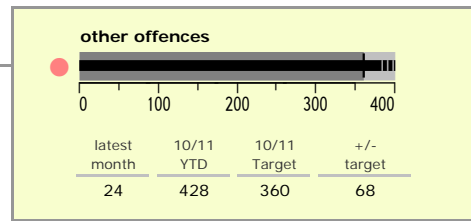

Harborough District : crime reduction dashboard 2010/11 : March 2011

national indicators

| | |
|---|------|
| NI15 : serious violent crime | 0.11 |
| NI20 : assault with less serious injury | 2.53 |
| NI16 : serious acquisitive crime | 6.68 |

(Rate per 1,000 population)

top 10 high crime areas

| | recorded offences 10/11 YTD |
|--|-----------------------------|
| Lutterworth Centre & East | 261 |
| Market Harborough Coventry Road | 203 |
| Little Bowden South | 203 |
| Market Harborough Centre | 144 |
| Misterton, Gilmorton & Swinford | 136 |
| Ullesthorpe & Magna Park | 121 |
| Market Harborough East & Welland Industria | 99 |
| Market Harborough - Welland Park | 95 |
| Lutterworth North | 94 |
| Greater Billesdon | 91 |