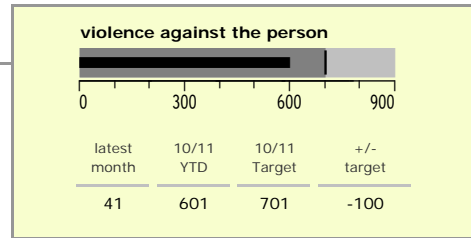

Harborough District : crime reduction dashboard 2010/11 : March 2011

national indicators

| | |
|---|------|
| NI15 : serious violent crime | 0.11 |
| NI20 : assault with less serious injury | 2.53 |
| NI16 : serious acquisitive crime | 6.68 |

(Rate per 1,000 population)

top 10 high crime areas

| | recorded offences 10/11 YTD |
|--|-----------------------------|
| Lutterworth Centre & East | 261 |
| Market Harborough Coventry Road | 203 |
| Little Bowden South | 203 |
| Market Harborough Centre | 144 |
| Misterton, Gilmorton & Swinford | 136 |
| Ullesthorpe & Magna Park | 121 |
| Market Harborough East & Welland Industria | 99 |
| Market Harborough - Welland Park | 95 |
| Lutterworth North | 94 |
| Greater Billesdon | 91 |