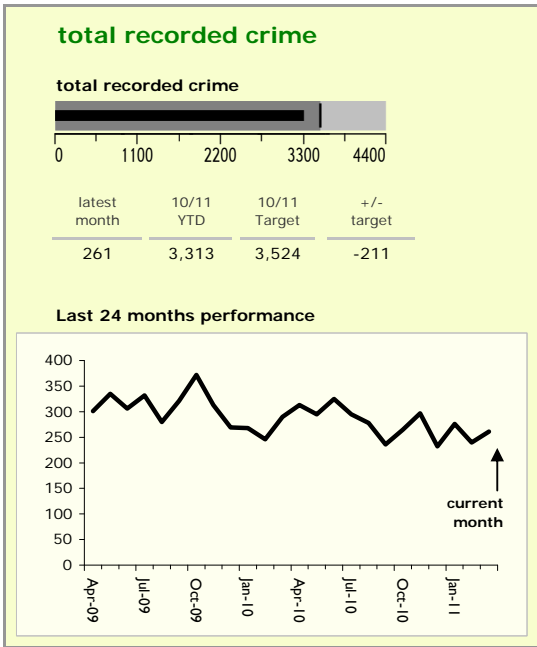

Harborough District : crime reduction dashboard 2010/11 : March 2011

national indicators

| | |
|---|------|
| NI15 : serious violent crime | 0.11 |
| NI20 : assault with less serious injury | 2.53 |
| NI16 : serious acquisitive crime | 6.68 |

(Rate per 1,000 population)

top 10 high crime areas

| | recorded offences 10/11 YTD |
|--|-----------------------------|
| Lutterworth Centre & East | 261 |
| Market Harborough Coventry Road | 203 |
| Little Bowden South | 203 |
| Market Harborough Centre | 144 |
| Misterton, Gilmorton & Swinford | 136 |
| Ullesthorpe & Magna Park | 121 |
| Market Harborough East & Welland Industria | 99 |
| Market Harborough - Welland Park | 95 |
| Lutterworth North | 94 |
| Greater Billesdon | 91 |