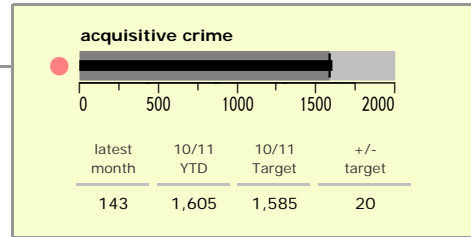

Harborough District : crime reduction dashboard 2010/11 : March 2011

national indicators

| | |
|---|------|
| NI15 : serious violent crime | 0.11 |
| NI20 : assault with less serious injury | 2.53 |
| NI16 : serious acquisitive crime | 6.68 |

(Rate per 1,000 population)

top 10 high crime areas

| | recorded offences 10/11 YTD |
|--|-----------------------------|
| Lutterworth Centre & East | 261 |
| Market Harborough Coventry Road | 203 |
| Little Bowden South | 203 |
| Market Harborough Centre | 144 |
| Misterton, Gilmorton & Swinford | 136 |
| Ullesthorpe & Magna Park | 121 |
| Market Harborough East & Welland Industria | 99 |
| Market Harborough - Welland Park | 95 |
| Lutterworth North | 94 |
| Greater Billesdon | 91 |