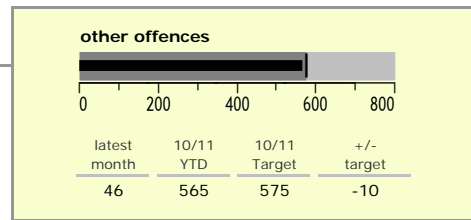

Hinckley and Bosworth Borough : crime reduction dashboard 2010/11 : March 2011

national indicators

NI15 : serious violent crime	0.16
NI20 : assault with less serious injury	3.53
NI16 : serious acquisitive crime	9.66

(Rate per 1,000 population)

top 10 high crime areas

	recorded offences 10/11 YTD
Hinckley Town Centre	706
Hinckley Castle South West	211
Hinckley Dodwells Bridge & Harrowbrook Ind	210
Hinckley Fields	182
Hinckley Town Centre North	170
Hinckley Trinity West	146
Earl Shilton East	131
Earl Shilton North	131
Hinckley Barwell Lane	126
Earl Shilton West	123