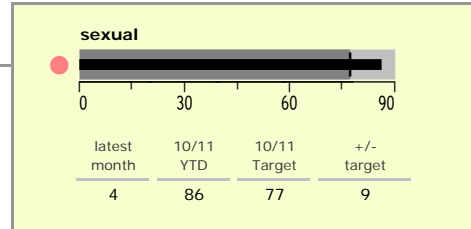

Hinckley and Bosworth Borough : crime reduction dashboard 2010/11 : March 2011

national indicators

NI15 : serious violent crime	0.16
NI20 : assault with less serious injury	3.53
NI16 : serious acquisitive crime	9.66

(Rate per 1,000 population)

top 10 high crime areas

	recorded offences 10/11 YTD
Hinckley Town Centre	706
Hinckley Castle South West	211
Hinckley Dodwells Bridge & Harrowbrook Ind	210
Hinckley Fields	182
Hinckley Town Centre North	170
Hinckley Trinity West	146
Earl Shilton East	131
Earl Shilton North	131
Hinckley Barwell Lane	126
Earl Shilton West	123