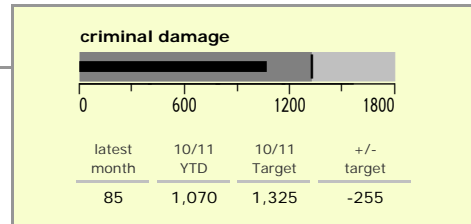

Hinckley and Bosworth Borough : crime reduction dashboard 2010/11 : March 2011

national indicators

NI15 : serious violent crime	0.16
NI20 : assault with less serious injury	3.53
NI16 : serious acquisitive crime	9.66

(Rate per 1,000 population)

top 10 high crime areas

	recorded offences 10/11 YTD
Hinckley Town Centre	706
Hinckley Castle South West	211
Hinckley Dodwells Bridge & Harrowbrook Ind	210
Hinckley Fields	182
Hinckley Town Centre North	170
Hinckley Trinity West	146
Earl Shilton East	131
Earl Shilton North	131
Hinckley Barwell Lane	126
Earl Shilton West	123