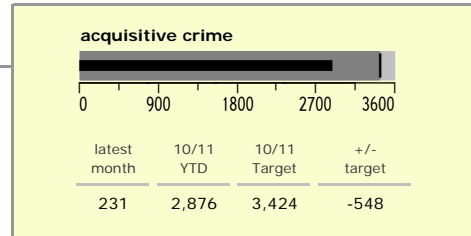

Hinckley and Bosworth Borough : crime reduction dashboard 2010/11 : March 2011

national indicators

NI15 : serious violent crime	0.16
NI20 : assault with less serious injury	3.53
NI16 : serious acquisitive crime	9.66

(Rate per 1,000 population)

top 10 high crime areas

	recorded offences 10/11 YTD
Hinckley Town Centre	706
Hinckley Castle South West	211
Hinckley Dodwells Bridge & Harrowbrook Ind	210
Hinckley Fields	182
Hinckley Town Centre North	170
Hinckley Trinity West	146
Earl Shilton East	131
Earl Shilton North	131
Hinckley Barwell Lane	126
Earl Shilton West	123