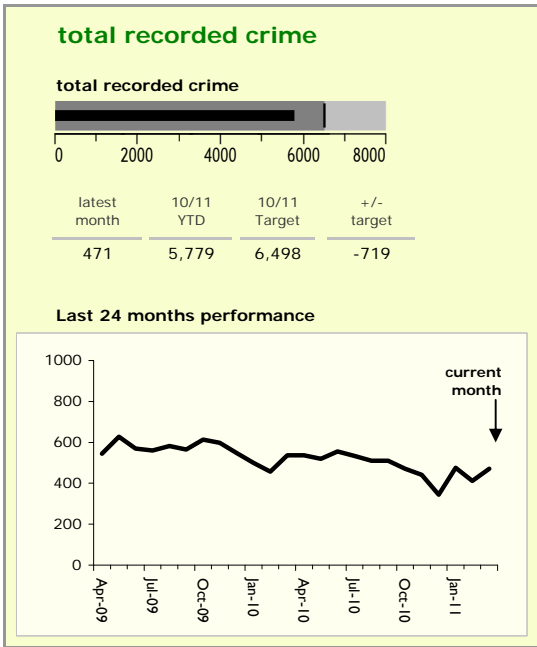

Hinckley and Bosworth Borough : crime reduction dashboard 2010/11 : March 2011

national indicators

NI15 : serious violent crime	0.16
NI20 : assault with less serious injury	3.53
NI16 : serious acquisitive crime	9.66

(Rate per 1,000 population)

top 10 high crime areas

	recorded offences 10/11 YTD
Hinckley Town Centre	706
Hinckley Castle South West	211
Hinckley Dodwells Bridge & Harrowbrook Ind	210
Hinckley Fields	182
Hinckley Town Centre North	170
Hinckley Trinity West	146
Earl Shilton East	131
Earl Shilton North	131
Hinckley Barwell Lane	126
Earl Shilton West	123

key

- over target by 25% or less
- more than 25% over target