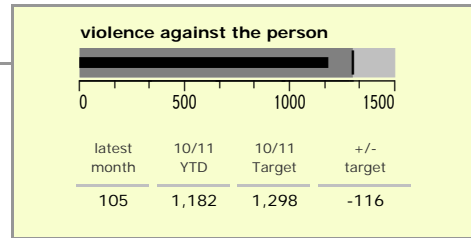

Hinckley and Bosworth Borough : crime reduction dashboard 2010/11 : March 2011

national indicators

NI15 : serious violent crime	0.16
NI20 : assault with less serious injury	3.53
NI16 : serious acquisitive crime	9.66

(Rate per 1,000 population)

top 10 high crime areas

	recorded offences 10/11 YTD
Hinckley Town Centre	706
Hinckley Castle South West	211
Hinckley Dodwells Bridge & Harrowbrook Ind	210
Hinckley Fields	182
Hinckley Town Centre North	170
Hinckley Trinity West	146
Earl Shilton East	131
Earl Shilton North	131
Hinckley Barwell Lane	126
Earl Shilton West	123