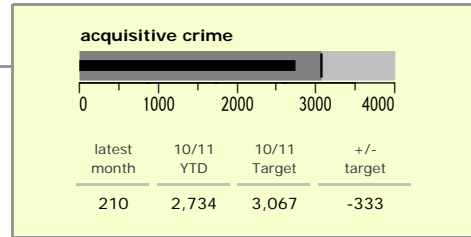

North West Leicestershire District : crime reduction dashboard 2010/11 : March 2011

national indicators

NI15 : serious violent crime	0.17
NI20 : assault with less serious injury	4.96
NI16 : serious acquisitive crime	8.83

(Rate per 1,000 population)

top 10 high crime areas

Area	recorded offences 10/11 YTD
Coalville Centre	553
Castle Donington North East & Hemmington	331
● Bardon	185
Castle Donington West & Donington Park	182
● Measham Centre	170
Ashby Castle North	161
● Coalville Stephenson Way	155
● Greater Appleby	148
● Ibstock Centre	146
Ashby Holywell East	138