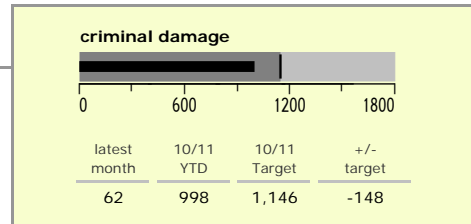

North West Leicestershire District : crime reduction dashboard 2010/11 : March 2011

national indicators

NI15 : serious violent crime	0.17
NI20 : assault with less serious injury	4.96
NI16 : serious acquisitive crime	8.83

(Rate per 1,000 population)

top 10 high crime areas

Area	recorded offences 10/11 YTD
Coalville Centre	553
Castle Donington North East & Hemmington	331
● Bardon	185
Castle Donington West & Donington Park	182
● Measham Centre	170
Ashby Castle North	161
● Coalville Stephenson Way	155
● Greater Appleby	148
● Ibstock Centre	146
Ashby Holywell East	138