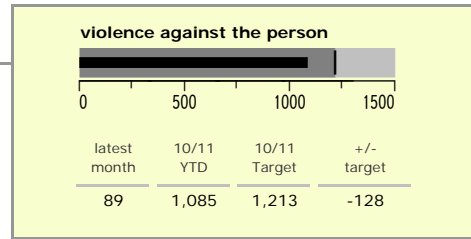

North West Leicestershire District : crime reduction dashboard 2010/11 : March 2011

national indicators

NI15 : serious violent crime	0.17
NI20 : assault with less serious injury	4.96
NI16 : serious acquisitive crime	8.83

(Rate per 1,000 population)

top 10 high crime areas

Area	recorded offences 10/11 YTD
Coalville Centre	553
Castle Donington North East & Hemmington	331
● Bardon	185
Castle Donington West & Donington Park	182
● Measham Centre	170
Ashby Castle North	161
● Coalville Stephenson Way	155
● Greater Appleby	148
● Ibstock Centre	146
Ashby Holywell East	138