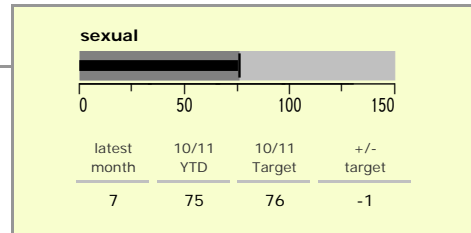

North West Leicestershire District : crime reduction dashboard 2010/11 : March 2011

national indicators

NI15 : serious violent crime	0.17
NI20 : assault with less serious injury	4.96
NI16 : serious acquisitive crime	8.83

(Rate per 1,000 population)

top 10 high crime areas

Area	recorded offences 10/11 YTD
Coalville Centre	553
Castle Donington North East & Hemmington	331
● Bardon	185
Castle Donington West & Donington Park	182
● Measham Centre	170
Ashby Castle North	161
● Coalville Stephenson Way	155
● Greater Appleby	148
● Ibstock Centre	146
Ashby Holywell East	138