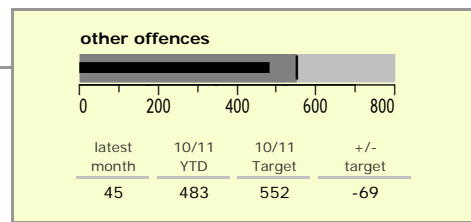

North West Leicestershire District : crime reduction dashboard 2010/11 : March 2011

national indicators

NI15 : serious violent crime	0.17
NI20 : assault with less serious injury	4.96
NI16 : serious acquisitive crime	8.83

(Rate per 1,000 population)

top 10 high crime areas

Area	recorded offences 10/11 YTD
Coalville Centre	553
Castle Donington North East & Hemmington	331
● Bardon	185
Castle Donington West & Donington Park	182
● Measham Centre	170
Ashby Castle North	161
● Coalville Stephenson Way	155
● Greater Appleby	148
● Ibstock Centre	146
Ashby Holywell East	138