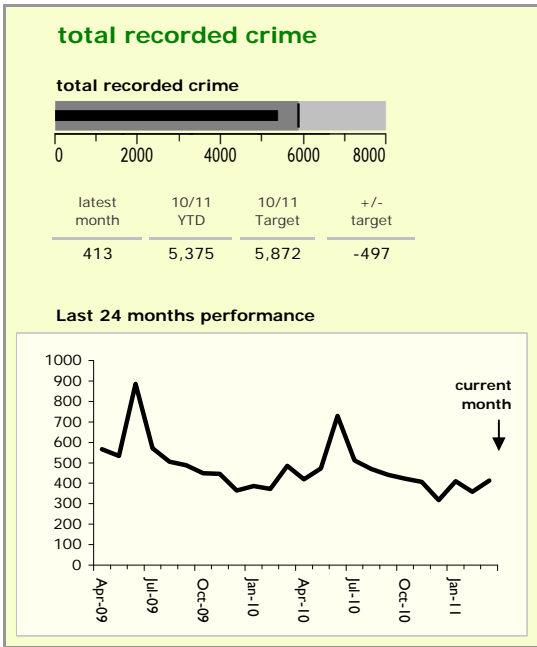

North West Leicestershire District : crime reduction dashboard 2010/11 : March 2011

national indicators

NI15 : serious violent crime	0.17
NI20 : assault with less serious injury	4.96
NI16 : serious acquisitive crime	8.83

(Rate per 1,000 population)

top 10 high crime areas

Area	recorded offences 10/11 YTD
Coalville Centre	553
Castle Donington North East & Hemmington	331
● Bardon	185
Castle Donington West & Donington Park	182
● Measham Centre	170
Ashby Castle North	161
● Coalville Stephenson Way	155
● Greater Appleby	148
● Ibstock Centre	146
Ashby Holywell East	138

key

- over target by 25% or less
- more than 25% over target