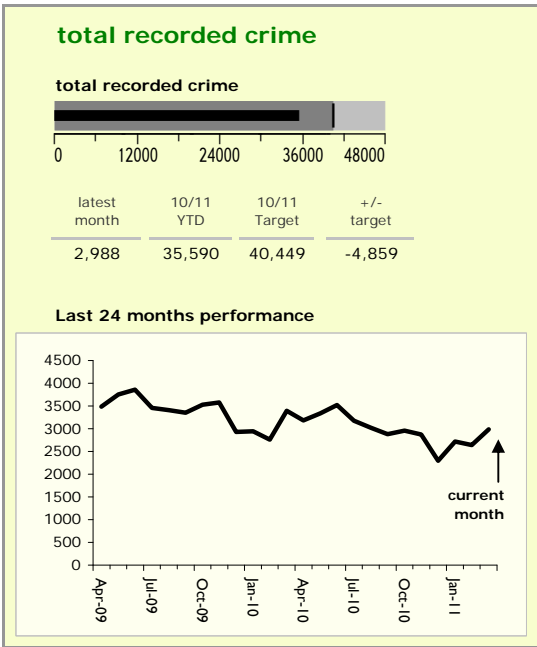

Leicestershire County : crime reduction dashboard 2010/11 : March 2011

national indicators

NI15 : serious violent crime	0.19
NI20 : assault with less serious injury	4.03
NI16 : serious acquisitive crime	8.93

(Rate per 1,000 population)

top 10 high crime areas

	recorded offences 10/11 YTD
Loughborough Centre West	922
Hinckley Town Centre	706
Fosse Park	574
Coalville Centre	553
Loughborough Toothill Road	524
Loughborough Bell Foundry	459
Melton Craven West	412
Guthlaxton College & Wigston Police Station	378
Loughborough Centre South	369
Castle Donington North East & Hemmington	331