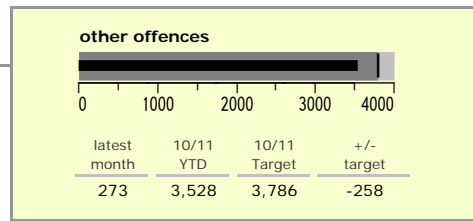

Leicestershire County : crime reduction dashboard 2010/11 : March 2011

national indicators

NI15 : serious violent crime	0.19
NI20 : assault with less serious injury	4.03
NI16 : serious acquisitive crime	8.93

(Rate per 1,000 population)

top 10 high crime areas

	recorded offences 10/11 YTD
Loughborough Centre West	922
Hinckley Town Centre	706
Fosse Park	574
Coalville Centre	553
Loughborough Toothill Road	524
Loughborough Bell Foundry	459
Melton Craven West	412
Guthlaxton College & Wigston Police Station	378
Loughborough Centre South	369
Castle Donington North East & Hemmington	331