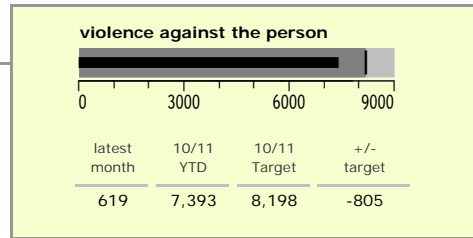

Leicestershire County : crime reduction dashboard 2010/11 : March 2011

national indicators

NI15 : serious violent crime	0.19
NI20 : assault with less serious injury	4.03
NI16 : serious acquisitive crime	8.93

(Rate per 1,000 population)

top 10 high crime areas

	recorded offences 10/11 YTD
Loughborough Centre West	922
Hinckley Town Centre	706
Fosse Park	574
Coalville Centre	553
Loughborough Toothill Road	524
Loughborough Bell Foundry	459
Melton Craven West	412
Guthlaxton College & Wigston Police Station	378
Loughborough Centre South	369
Castle Donington North East & Hemmington	331