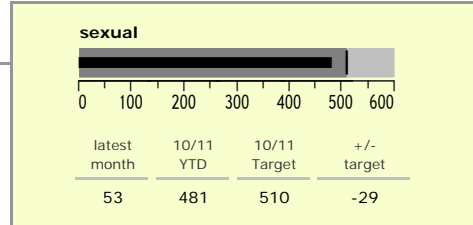

Leicestershire County : crime reduction dashboard 2010/11 : March 2011

national indicators

NI15 : serious violent crime	0.19
NI20 : assault with less serious injury	4.03
NI16 : serious acquisitive crime	8.93

(Rate per 1,000 population)

top 10 high crime areas

	recorded offences 10/11 YTD
Loughborough Centre West	922
Hinckley Town Centre	706
Fosse Park	574
Coalville Centre	553
Loughborough Toothill Road	524
Loughborough Bell Foundry	459
Melton Craven West	412
Guthlaxton College & Wigston Police Station	378
Loughborough Centre South	369
Castle Donington North East & Hemmington	331