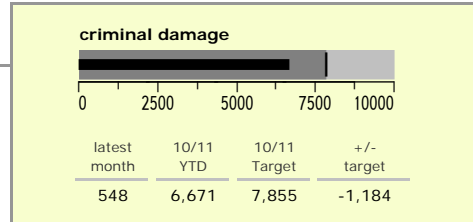

Leicestershire County : crime reduction dashboard 2010/11 : March 2011

national indicators

NI15 : serious violent crime	0.19
NI20 : assault with less serious injury	4.03
NI16 : serious acquisitive crime	8.93

(Rate per 1,000 population)

top 10 high crime areas

	recorded offences 10/11 YTD
Loughborough Centre West	922
Hinckley Town Centre	706
Fosse Park	574
Coalville Centre	553
Loughborough Toothill Road	524
Loughborough Bell Foundry	459
Melton Craven West	412
Guthlaxton College & Wigston Police Station	378
Loughborough Centre South	369
Castle Donington North East & Hemmington	331