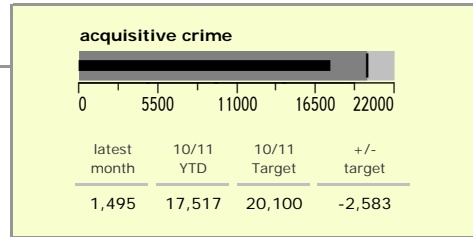

Leicestershire County : crime reduction dashboard 2010/11 : March 2011

national indicators

NI15 : serious violent crime	0.19
NI20 : assault with less serious injury	4.03
NI16 : serious acquisitive crime	8.93

(Rate per 1,000 population)

top 10 high crime areas

	recorded offences 10/11 YTD
Loughborough Centre West	922
Hinckley Town Centre	706
Fosse Park	574
Coalville Centre	553
Loughborough Toothill Road	524
Loughborough Bell Foundry	459
Melton Craven West	412
Guthlaxton College & Wigston Police Station	378
Loughborough Centre South	369
Castle Donington North East & Hemmington	331