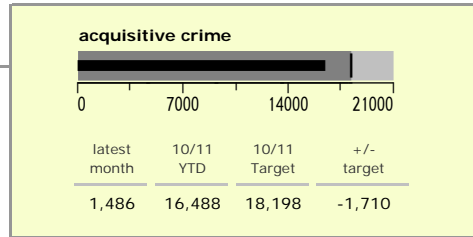

Leicester City : crime reduction dashboard 2010/11 : March 2011

national indicators

NI15 : serious violent crime	0.62
NI20 : assault with less serious injury	9.16
NI16 : serious acquisitive crime	20.02

(Rate per 1,000 population)

top 10 high crime areas

	recorded offences 10/11 YTD
Cstle-City Centre	5,600
Cstle-De Montfort Street	951
Abb-Abbey Park	764
Cstle-De Montfort University	721
Bleys-Glenfield Hospital	534
Cstle-Victoria Park	528
Cstle-Princess Road West	421
Wcotes-Ridley Street	364
Humb-Quakesick Spinney	348
Wcotes-Bede Park	343