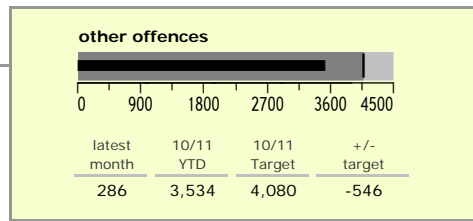

key

- over target by 25% or less
- more than 25% over target