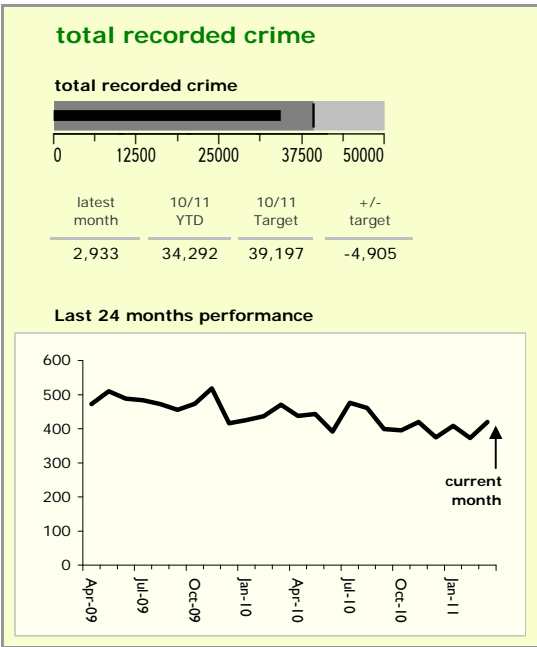

Leicester City : crime reduction dashboard 2010/11 : March 2011

national indicators

NI15 : serious violent crime	0.62
NI20 : assault with less serious injury	9.16
NI16 : serious acquisitive crime	20.02

(Rate per 1,000 population)

top 10 high crime areas

	recorded offences 10/11 YTD
Cstle-City Centre	5,600
Cstle-De Montfort Street	951
Abb-Abbey Park	764
Cstle-De Montfort University	721
Bleys-Glenfield Hospital	534
Cstle-Victoria Park	528
Cstle-Princess Road West	421
Wcotes-Ridley Street	364
Humb-Quakesick Spinney	348
Wcotes-Bede Park	343