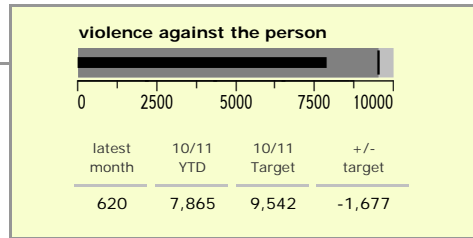

Leicester City : crime reduction dashboard 2010/11 : March 2011

national indicators

NI15 : serious violent crime	0.62
NI20 : assault with less serious injury	9.16
NI16 : serious acquisitive crime	20.02

(Rate per 1,000 population)

top 10 high crime areas

	recorded offences 10/11 YTD
Cstle-City Centre	5,600
Cstle-De Montfort Street	951
Abb-Abbey Park	764
Cstle-De Montfort University	721
Bleys-Glenfield Hospital	534
Cstle-Victoria Park	528
Cstle-Princess Road West	421
Wcotes-Ridley Street	364
Humb-Quakesick Spinney	348
Wcotes-Bede Park	343