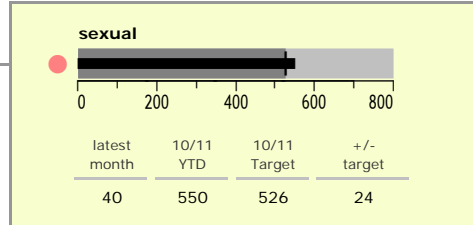

key

- over target by 25% or less
- more than 25% over target