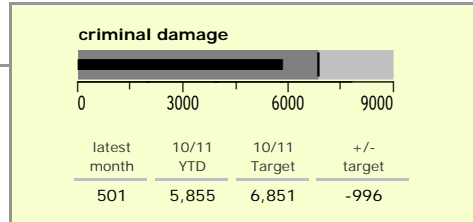

Leicester City : crime reduction dashboard 2010/11 : March 2011

national indicators

NI15 : serious violent crime	0.62
NI20 : assault with less serious injury	9.16
NI16 : serious acquisitive crime	20.02

(Rate per 1,000 population)

top 10 high crime areas

	recorded offences 10/11 YTD
Cstle-City Centre	5,600
Cstle-De Montfort Street	951
Abb-Abbey Park	764
Cstle-De Montfort University	721
Bleys-Glenfield Hospital	534
Cstle-Victoria Park	528
Cstle-Princess Road West	421
Wcotes-Ridley Street	364
Humb-Quakesick Spinney	348
Wcotes-Bede Park	343