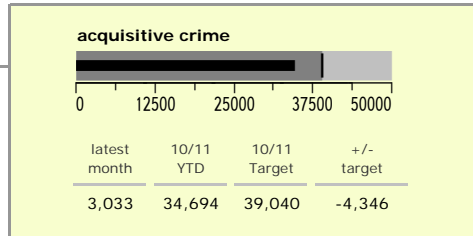

Leicestershire Force Area : crime reduction dashboard 2010/11 : March 2011

national indicators

NI15 : serious violent crime	0.32
NI20 : assault with less serious injury	5.52
NI16 : serious acquisitive crime	12.12

(Rate per 1,000 population)

top 10 high crime areas

	recorded offences 10/11 YTD
Castle-City Centre	5,600
● Castle-De Montfort Street	951
Loughborough Centre West	922
Abb-Abbey Park	764
Castle-De Montfort University	721
Hinckley Town Centre	706
Fosse Park	574
Coalville Centre	553
Bleys-Glenfield Hospital	534
Castle-Victoria Park	528