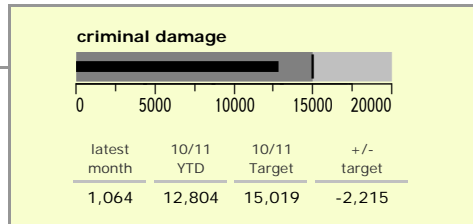

Leicestershire Force Area : crime reduction dashboard 2010/11 : March 2011

national indicators

NI15 : serious violent crime	0.32
NI20 : assault with less serious injury	5.52
NI16 : serious acquisitive crime	12.12

(Rate per 1,000 population)

top 10 high crime areas

	recorded offences 10/11 YTD
Castle-City Centre	5,600
● Castle-De Montfort Street	951
Loughborough Centre West	922
Abb-Abbey Park	764
Castle-De Montfort University	721
Hinckley Town Centre	706
Fosse Park	574
Coalville Centre	553
Bleys-Glenfield Hospital	534
Castle-Victoria Park	528