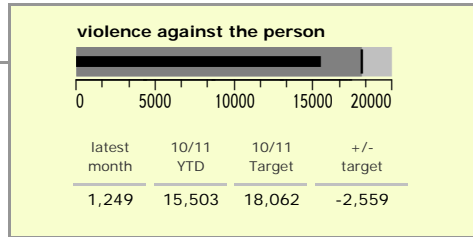

Leicestershire Force Area : crime reduction dashboard 2010/11 : March 2011

national indicators

NI15 : serious violent crime	0.32
NI20 : assault with less serious injury	5.52
NI16 : serious acquisitive crime	12.12

(Rate per 1,000 population)

top 10 high crime areas

	recorded offences 10/11 YTD
Castle-City Centre	5,600
● Castle-De Montfort Street	951
Loughborough Centre West	922
Abb-Abbey Park	764
Castle-De Montfort University	721
Hinckley Town Centre	706
Fosse Park	574
Coalville Centre	553
Bleys-Glenfield Hospital	534
Castle-Victoria Park	528