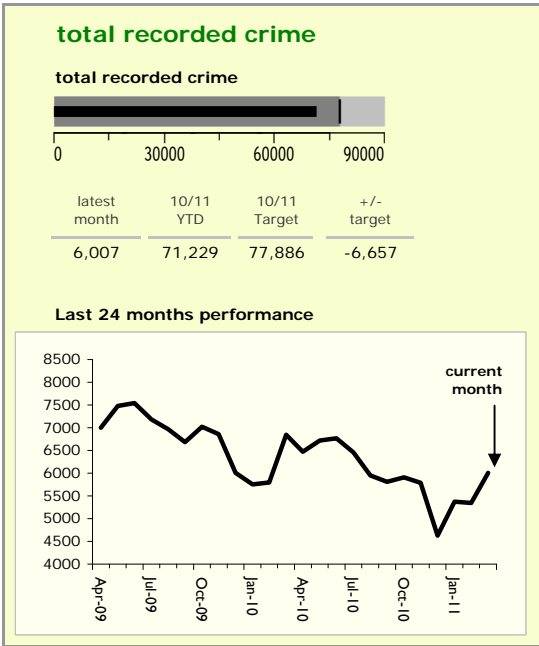

Leicestershire Force Area : crime reduction dashboard 2010/11 : March 2011

national indicators

NI15 : serious violent crime	0.32
NI20 : assault with less serious injury	5.52
NI16 : serious acquisitive crime	12.12

(Rate per 1,000 population)

top 10 high crime areas

	recorded offences 10/11 YTD
Castle-City Centre	5,600
● Castle-De Montfort Street	951
Loughborough Centre West	922
Abb-Abbey Park	764
Castle-De Montfort University	721
Hinckley Town Centre	706
Fosse Park	574
Coalville Centre	553
Bleys-Glenfield Hospital	534
Castle-Victoria Park	528

key

- over target by 25% or less
- more than 25% over target