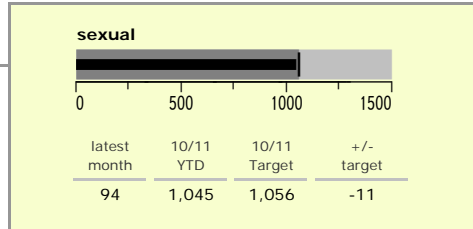

Leicestershire Force Area : crime reduction dashboard 2010/11 : March 2011

national indicators

NI15 : serious violent crime	0.32
NI20 : assault with less serious injury	5.52
NI16 : serious acquisitive crime	12.12

(Rate per 1,000 population)

top 10 high crime areas

	recorded offences 10/11 YTD
Castle-City Centre	5,600
● Castle-De Montfort Street	951
Loughborough Centre West	922
Abb-Abbey Park	764
Castle-De Montfort University	721
Hinckley Town Centre	706
Fosse Park	574
Coalville Centre	553
Bleys-Glenfield Hospital	534
Castle-Victoria Park	528