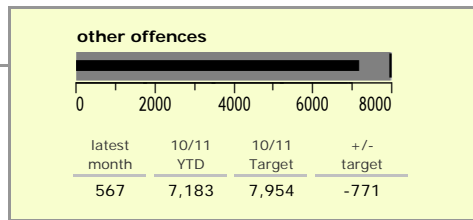

Leicestershire Force Area : crime reduction dashboard 2010/11 : March 2011

national indicators

NI15 : serious violent crime	0.32
NI20 : assault with less serious injury	5.52
NI16 : serious acquisitive crime	12.12

(Rate per 1,000 population)

top 10 high crime areas

	recorded offences 10/11 YTD
Castle-City Centre	5,600
● Castle-De Montfort Street	951
Loughborough Centre West	922
Abb-Abbey Park	764
Castle-De Montfort University	721
Hinckley Town Centre	706
Fosse Park	574
Coalville Centre	553
Bleys-Glenfield Hospital	534
Castle-Victoria Park	528