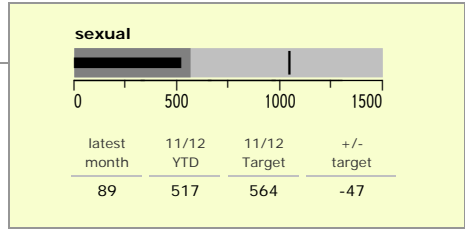

Leicestershire Force Area : crime reduction dashboard 2011/12 : September 2011

national indicators

● NI15 : serious violent crime	0.37
● NI20 : assault with less serious injury	5.14
● NI16 : serious acquisitive crime	11.42

(Rate per 1,000 population)

top 10 high crime areas

	recorded offences 11/12 YTD
● Cstle-City Centre	2,975
● Cstle-De Montfort Street	399
● Abb-Abbey Park	386
● Loughborough Centre West	357
● Bleys-Glenfield Hospital	345
● Cstle-De Montfort University	336
● Fosse Park	302
● Cstle-Victoria Park	280
● Hinckley Town Centre	276
● Loughborough Toothill Road	272