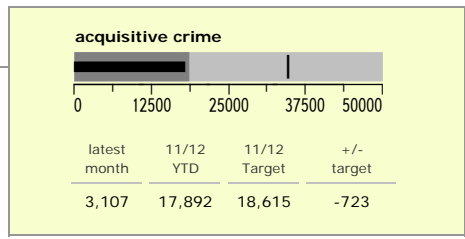

Leicestershire Force Area : crime reduction dashboard 2011/12 : September 2011

national indicators

● NI15 : serious violent crime	0.37
● NI20 : assault with less serious injury	5.14
● NI16 : serious acquisitive crime	11.42

(Rate per 1,000 population)

top 10 high crime areas

	recorded offences 11/12 YTD
● Cstle-City Centre	2,975
● Cstle-De Montfort Street	399
● Abb-Abbey Park	386
● Loughborough Centre West	357
● Bleys-Glenfield Hospital	345
● Cstle-De Montfort University	336
● Fosse Park	302
● Cstle-Victoria Park	280
● Hinckley Town Centre	276
● Loughborough Toothill Road	272