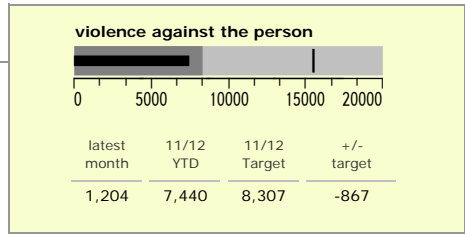

Leicestershire Force Area : crime reduction dashboard 2011/12 : September 2011

national indicators

● NI15 : serious violent crime	0.37
● NI20 : assault with less serious injury	5.14
● NI16 : serious acquisitive crime	11.42

(Rate per 1,000 population)

top 10 high crime areas

	recorded offences 11/12 YTD
● Cstle-City Centre	2,975
● Cstle-De Montfort Street	399
● Abb-Abbey Park	386
● Loughborough Centre West	357
● Bleys-Glenfield Hospital	345
● Cstle-De Montfort University	336
● Fosse Park	302
● Cstle-Victoria Park	280
● Hinckley Town Centre	276
● Loughborough Toothill Road	272