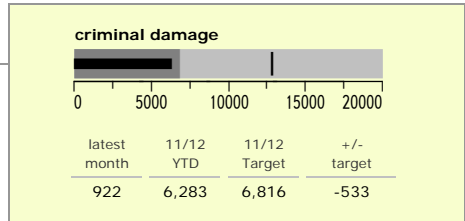

Leicestershire Force Area : crime reduction dashboard 2011/12 : September 2011

national indicators

● NI15 : serious violent crime	0.37
● NI20 : assault with less serious injury	5.14
● NI16 : serious acquisitive crime	11.42

(Rate per 1,000 population)

top 10 high crime areas

	recorded offences 11/12 YTD
● Cstle-City Centre	2,975
● Cstle-De Montfort Street	399
● Abb-Abbey Park	386
● Loughborough Centre West	357
● Bleys-Glenfield Hospital	345
● Cstle-De Montfort University	336
● Fosse Park	302
● Cstle-Victoria Park	280
● Hinckley Town Centre	276
● Loughborough Toothill Road	272