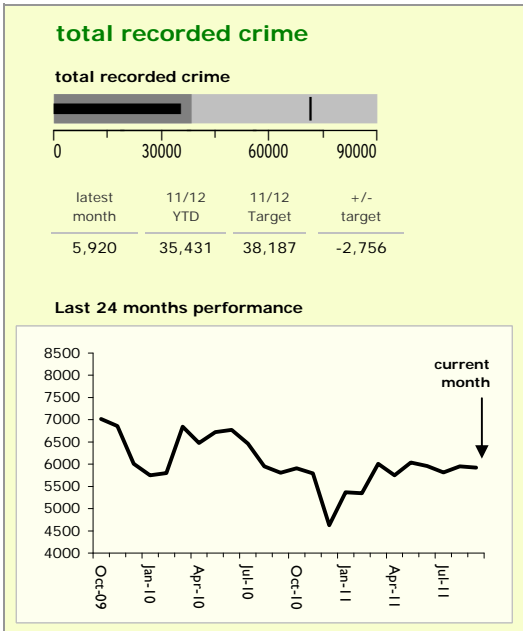

Leicestershire Force Area : crime reduction dashboard 2011/12 : September 2011

national indicators

● NI15 : serious violent crime	0.37
● NI20 : assault with less serious injury	5.14
● NI16 : serious acquisitive crime	11.42

(Rate per 1,000 population)

top 10 high crime areas

	recorded offences 11/12 YTD
● Cstle-City Centre	2,975
● Cstle-De Montfort Street	399
● Abb-Abbey Park	386
● Loughborough Centre West	357
● Bleys-Glenfield Hospital	345
● Cstle-De Montfort University	336
● Fosse Park	302
● Cstle-Victoria Park	280
● Hinckley Town Centre	276
● Loughborough Toothill Road	272

key

- over target by 25% or less
- more than 25% over target