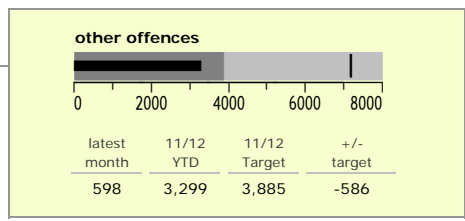

Leicestershire Force Area : crime reduction dashboard 2011/12 : September 2011

national indicators

● NI15 : serious violent crime	0.37
● NI20 : assault with less serious injury	5.14
● NI16 : serious acquisitive crime	11.42

(Rate per 1,000 population)

top 10 high crime areas

	recorded offences 11/12 YTD
● Cstle-City Centre	2,975
● Cstle-De Montfort Street	399
● Abb-Abbey Park	386
● Loughborough Centre West	357
● Bleys-Glenfield Hospital	345
● Cstle-De Montfort University	336
● Fosse Park	302
● Cstle-Victoria Park	280
● Hinckley Town Centre	276
● Loughborough Toothill Road	272