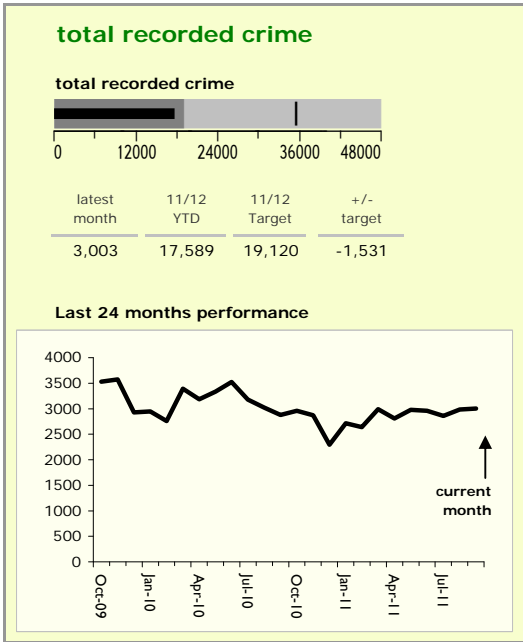

# Leicestershire County : crime reduction dashboard 2011/12 : September 2011

### national indicators

● NI15 : serious violent crime	0.22
NI20 : assault with less serious injury	3.73
NI16 : serious acquisitive crime	8.56

*(Rate per 1,000 population)*

### top 10 high crime areas

	recorded offences 11/12 YTD
Loughborough Centre West	357
● Fosse Park	302
Hinckley Town Centre	276
● Loughborough Toothill Road	272
● Loughborough Holywell	243
Loughborough Bell Foundry	223
Coalville Centre	212
Melton Craven West	200
● Diseworth, Belton & Gracedieu	159
Loughborough Centre South	149