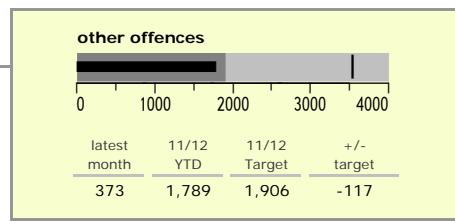

key

- over target by 25% or less
- more than 25% over target