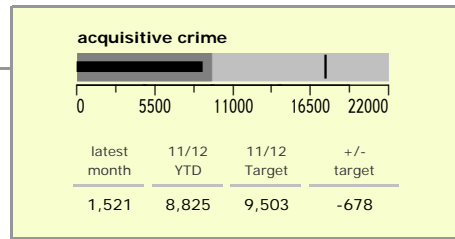

# Leicestershire County : crime reduction dashboard 2011/12 : September 2011

### national indicators

● NI15 : serious violent crime	0.22
NI20 : assault with less serious injury	3.73
NI16 : serious acquisitive crime	8.56

*(Rate per 1,000 population)*

### top 10 high crime areas

	recorded offences 11/12 YTD
Loughborough Centre West	357
● Fosse Park	302
Hinckley Town Centre	276
● Loughborough Toothill Road	272
● Loughborough Holywell	243
Loughborough Bell Foundry	223
Coalville Centre	212
Melton Craven West	200
● Diseworth, Belton & Gracedieu	159
Loughborough Centre South	149