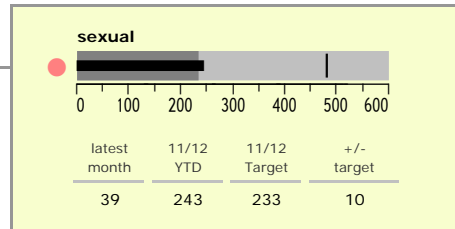

key

- over target by 25% or less
- more than 25% over target