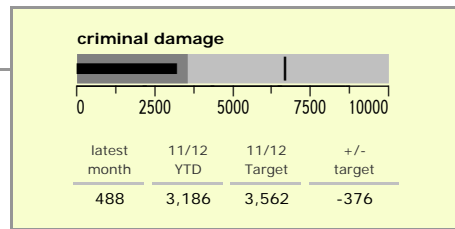

key

- over target by 25% or less
- more than 25% over target