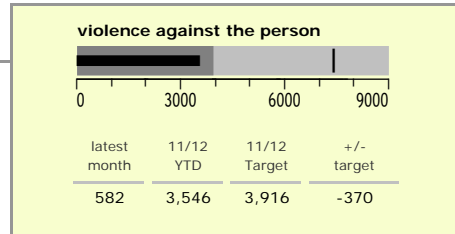

key

- over target by 25% or less
- more than 25% over target